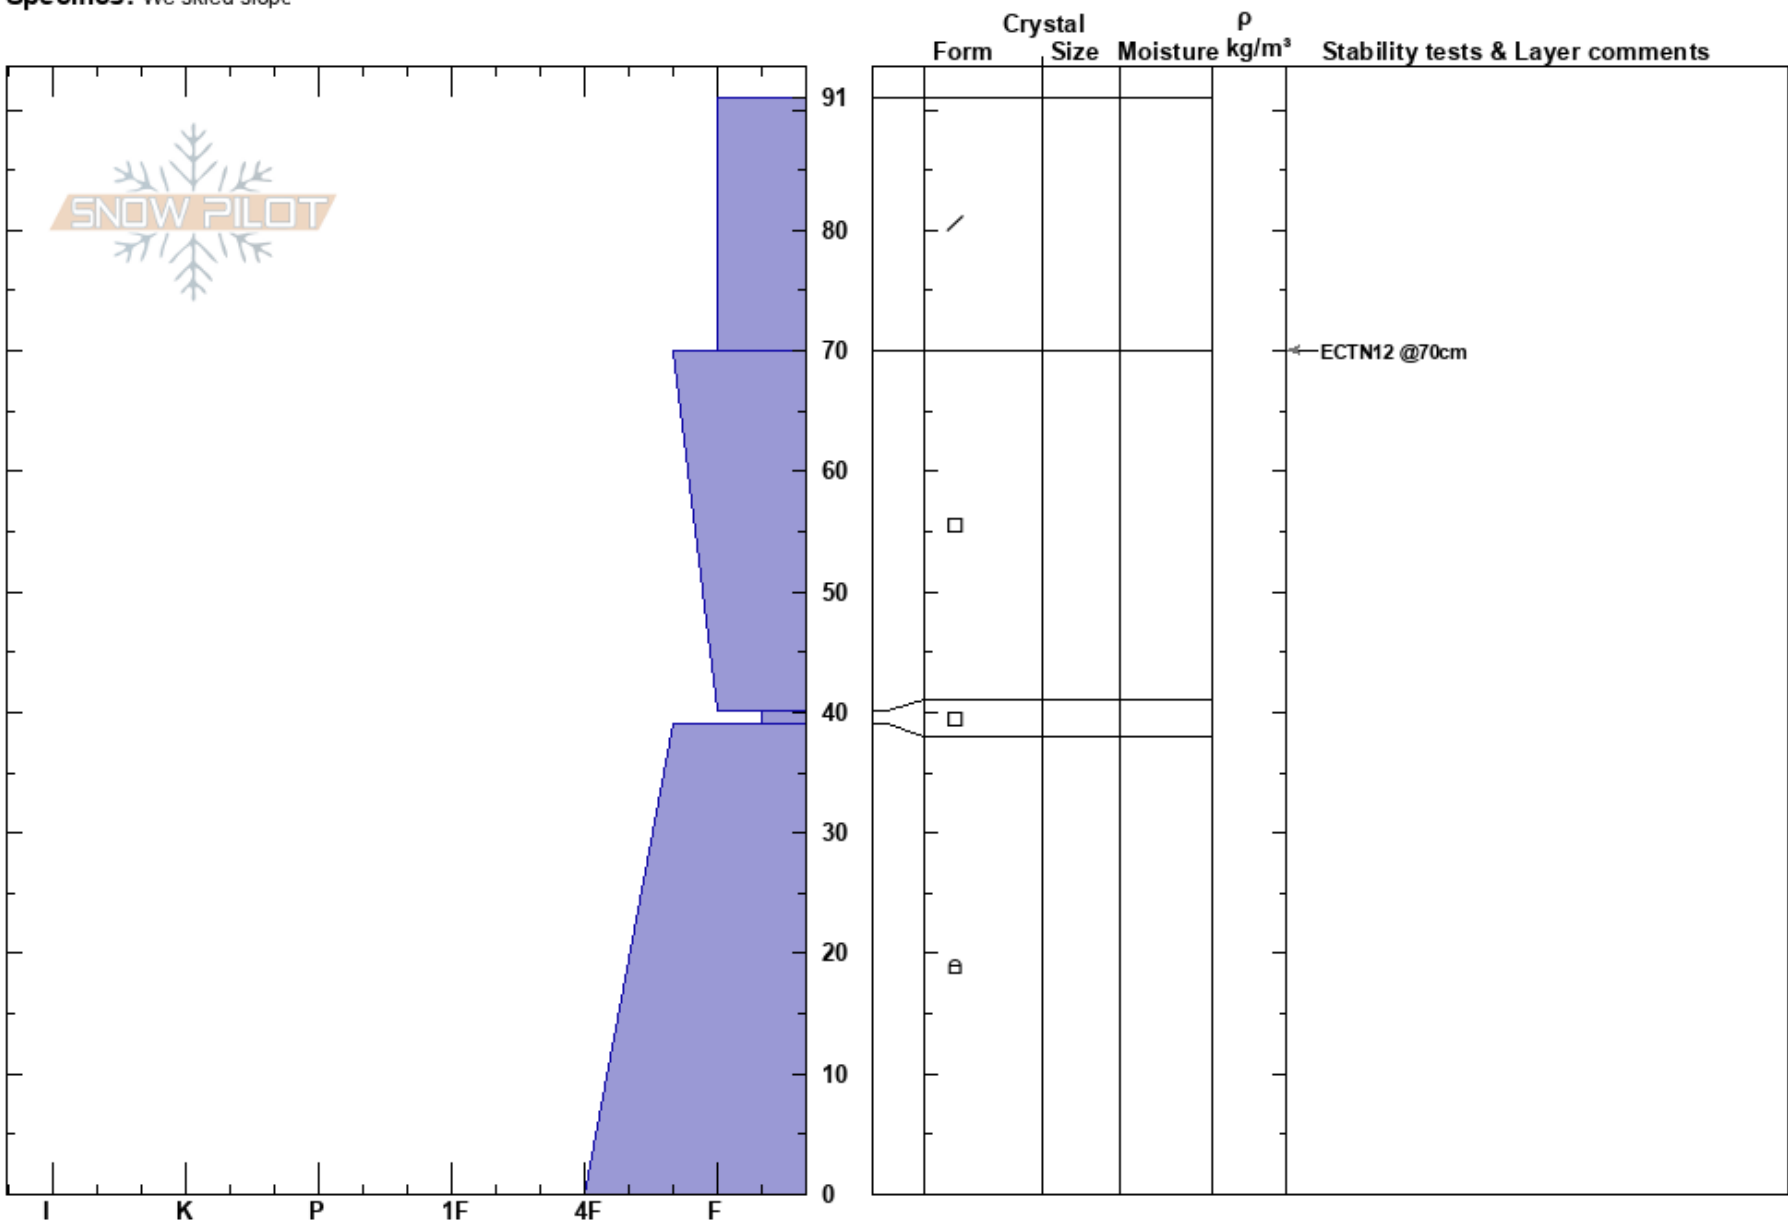

Dog Leg
 Bridger Range
 MT
Elevation: 8200 ft
Aspect: 69°
Specifics: We skied slope

Andrew Schauer
 12/16/2018 - 3:20pm
Co-ord: 45.83187N, -110.93578W
Slope Angle: 36°
Wind Loading: no

Stability: Good **HS:**91
Air Temperature: -2°C **Layer Notes:**
 40-39cm: Problematic layer
Sky Cover: CLR
Precipitation: NO
Wind: Calm