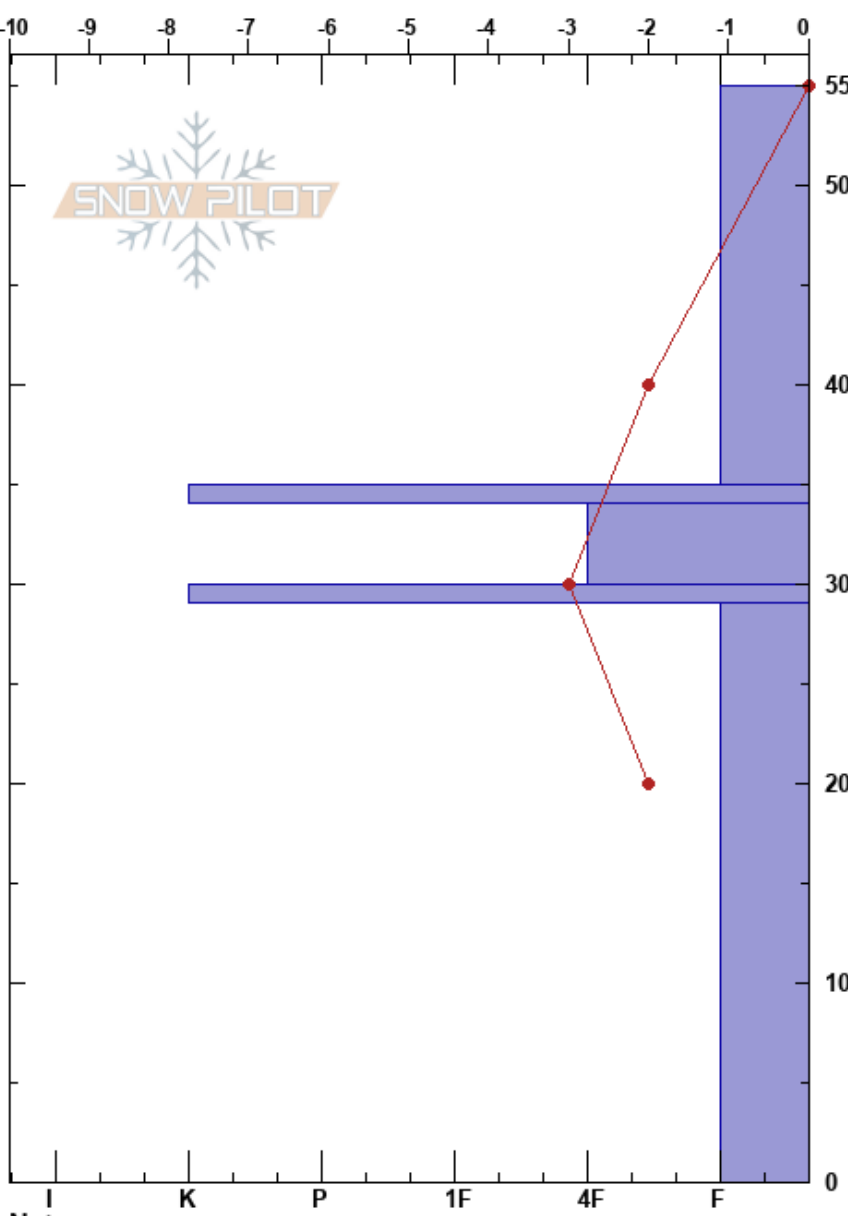

Francie's Cabin
 Tenmile Range
 CO
 Elevation: 11650 ft
 Aspect: 180°

Kristen Buckland
 12/16/2018 - 1:16pm
 Co-ord: 39.44090N, -106.07630W
 Slope Angle: 24°
 Wind Loading: previous

Stability:
 Air Temperature: 50°C
 Sky Cover: CLR
 Precipitation: NO
 Wind: W Calm

HS:55
 Layer Notes:
 30-29cm: Problematic layer

Specifics: Recent avalanche activity on different slopes; Ski tracks on slope; We skied slope

Form	Crystal		Moisture	ρ kg/m ³	Stability tests & Layer comments
	Size				
/	1				
■					CT15 @35cm
/	1.5				ECTN15 @35cm
■					
^	1.5				