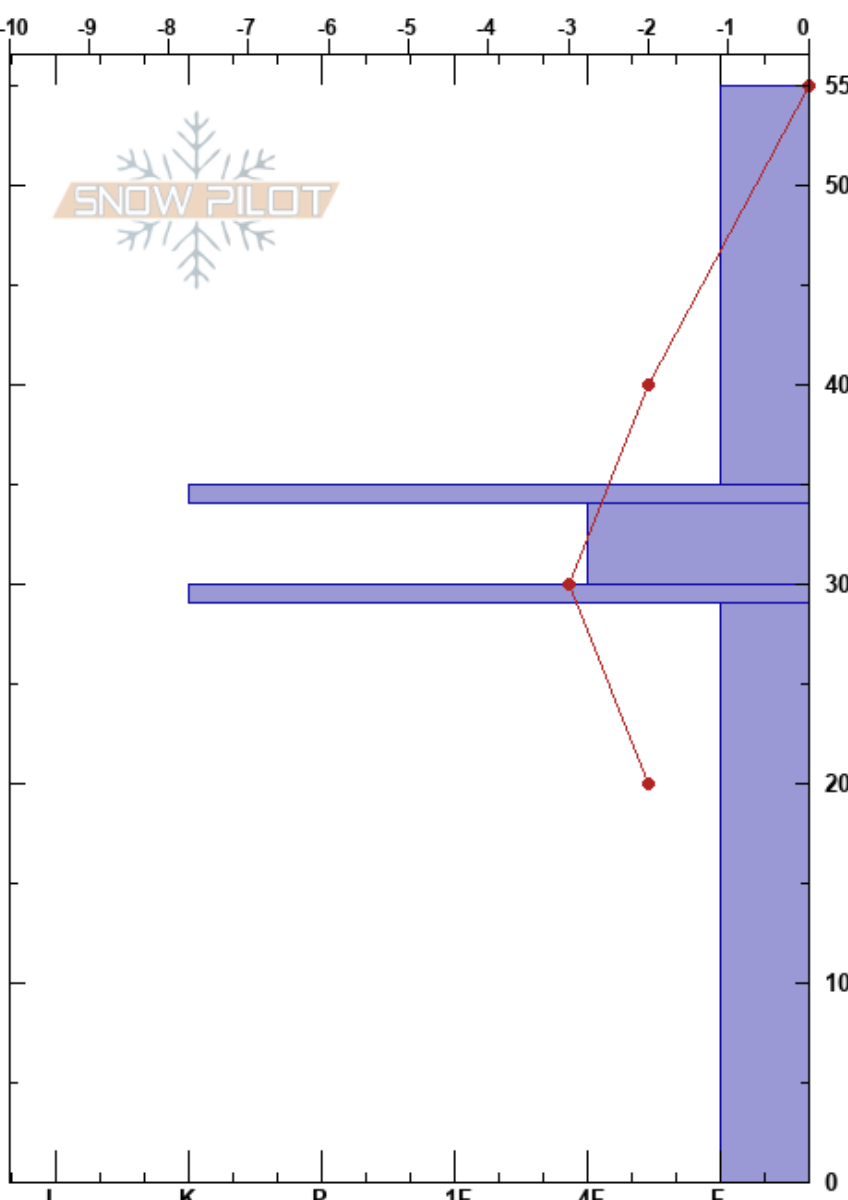

Francie's Cabin
 Tenmile Range
 CO
Elevation: 11650 ft
Aspect: 180°

Kristen Buckland
 12/16/2018 - 1:16pm
Co-ord: 39.44090N, -106.07630W
Slope Angle: 24°
Wind Loading: previous

Stability:
Air Temperature: 50°C
Sky Cover: CLR
Precipitation: NO
Wind: W Calm

HS:55
Layer Notes:
 30-29cm: Problematic layer

Specifics: Recent avalanche activity on different slopes; Ski tracks on slope; We skied slope

Form	Crystal		Moisture	ρ kg/m ³	Stability tests & Layer comments
	Size				
/	1				
■					CT15 @35cm
/	1.5				ECTN15 @35cm
■					
^	1.5				