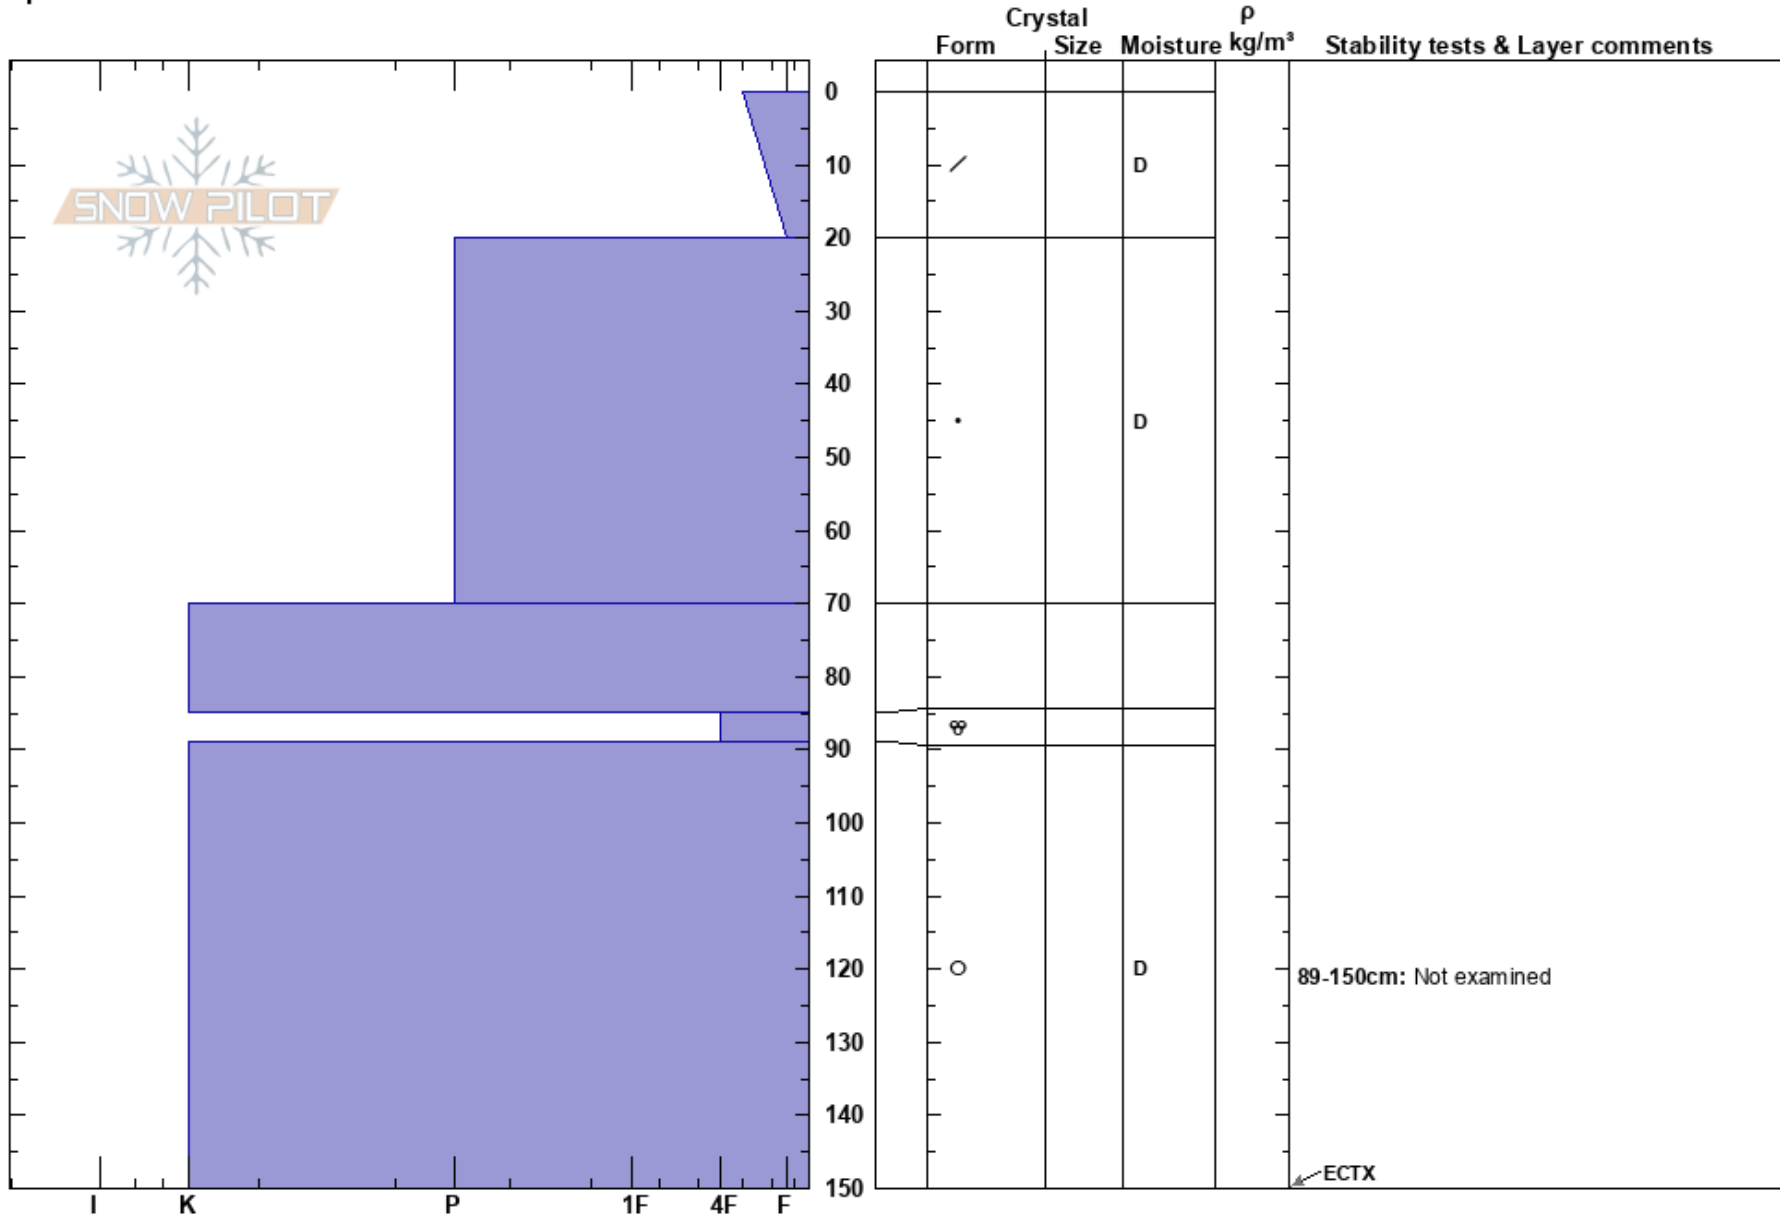

85-89cm: Problematic layer

Norway

Co-ord:

Sky Cover: FEW

89-150cm: Not examined

Elevation:

Slope Angle:

Precipitation: NO

Aspect: 135°

Wind Loading: yes

Wind: S Moderate

Specifics:

Notes: