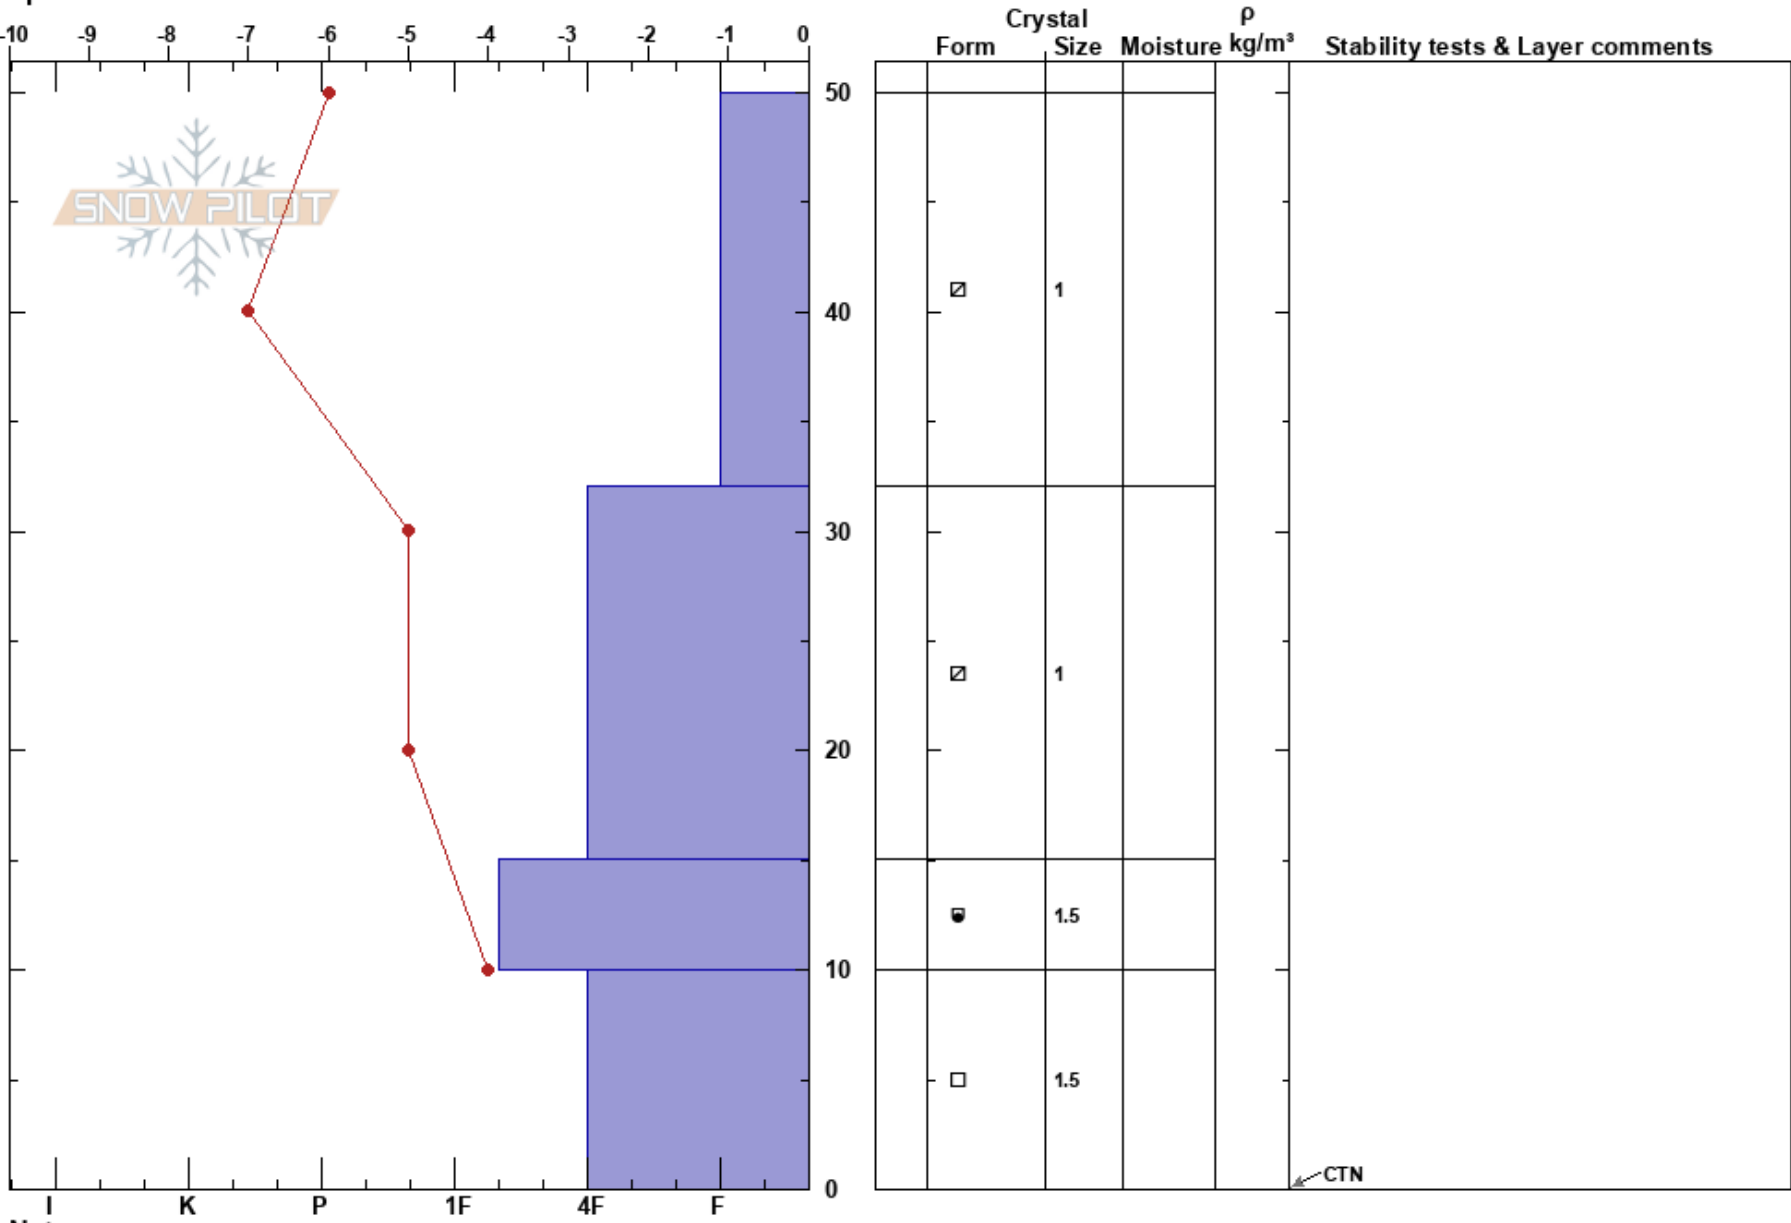

Tamarack  
 Sierra Nevada  
 NV  
 Elevation: 9078 ft  
 Aspect: 35°  
 Specifics:

David Reichel  
 12/16/2018 - 11:00am  
 Co-ord: 39.31339N, -119.90299W  
 Slope Angle: 27°  
 Wind Loading: yes

Stability:  
 Air Temperature: 0°C  
 Sky Cover: BKN  
 Precipitation: NO  
 Wind: SW Strong

HS:50  
 PF:30  
 Layer Notes:

Notes: Impressively weak snow in this area.