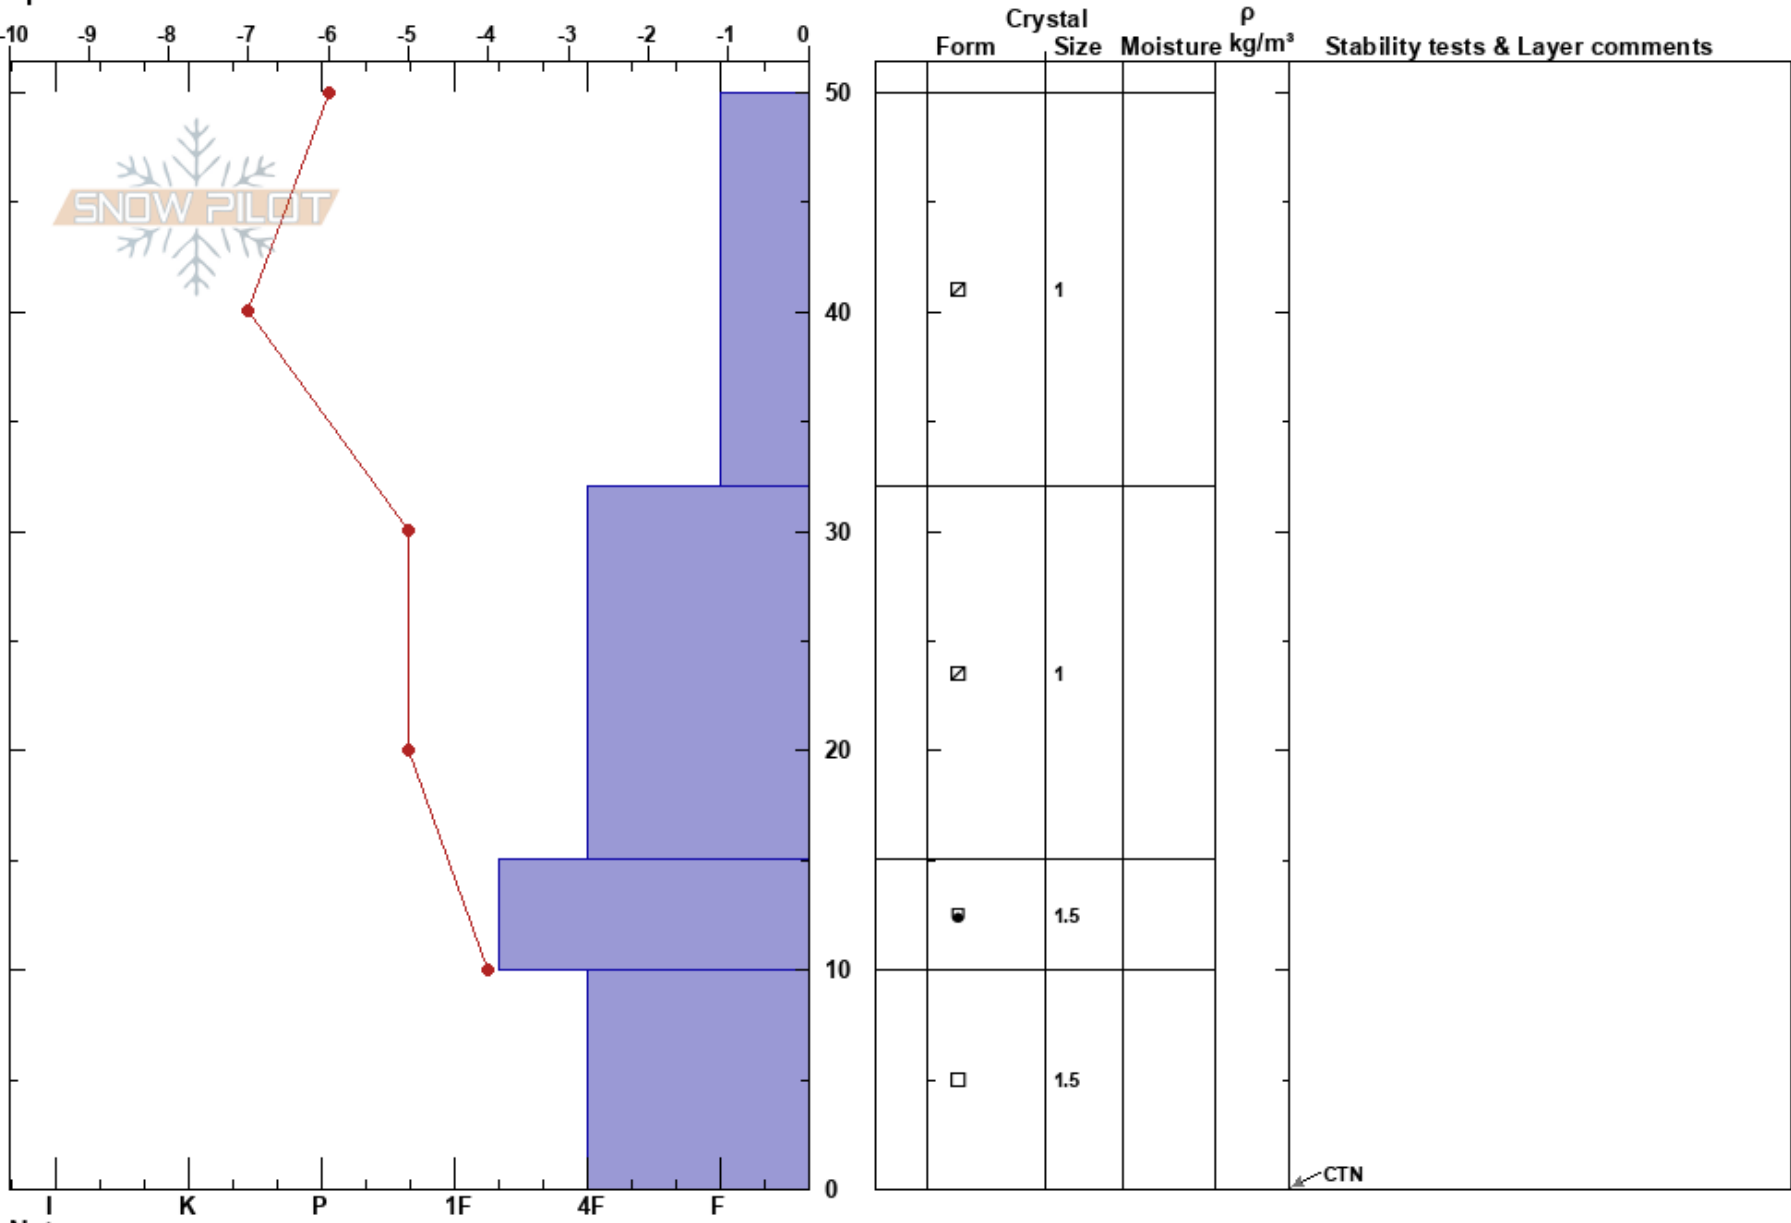

Tamarack
 Sierra Nevada
 NV
 Elevation: 9078 ft
 Aspect: 35°
 Specifics:

David Reichel
 12/16/2018 - 11:00am
 Co-ord: 39.31339N, -119.90299W
 Slope Angle: 27°
 Wind Loading: yes

Stability:
 Air Temperature: 0°C
 Sky Cover: BKN
 Precipitation: NO
 Wind: SW Strong

HS:50
 PF:30
 Layer Notes:

Notes: Impressively weak snow in this area.