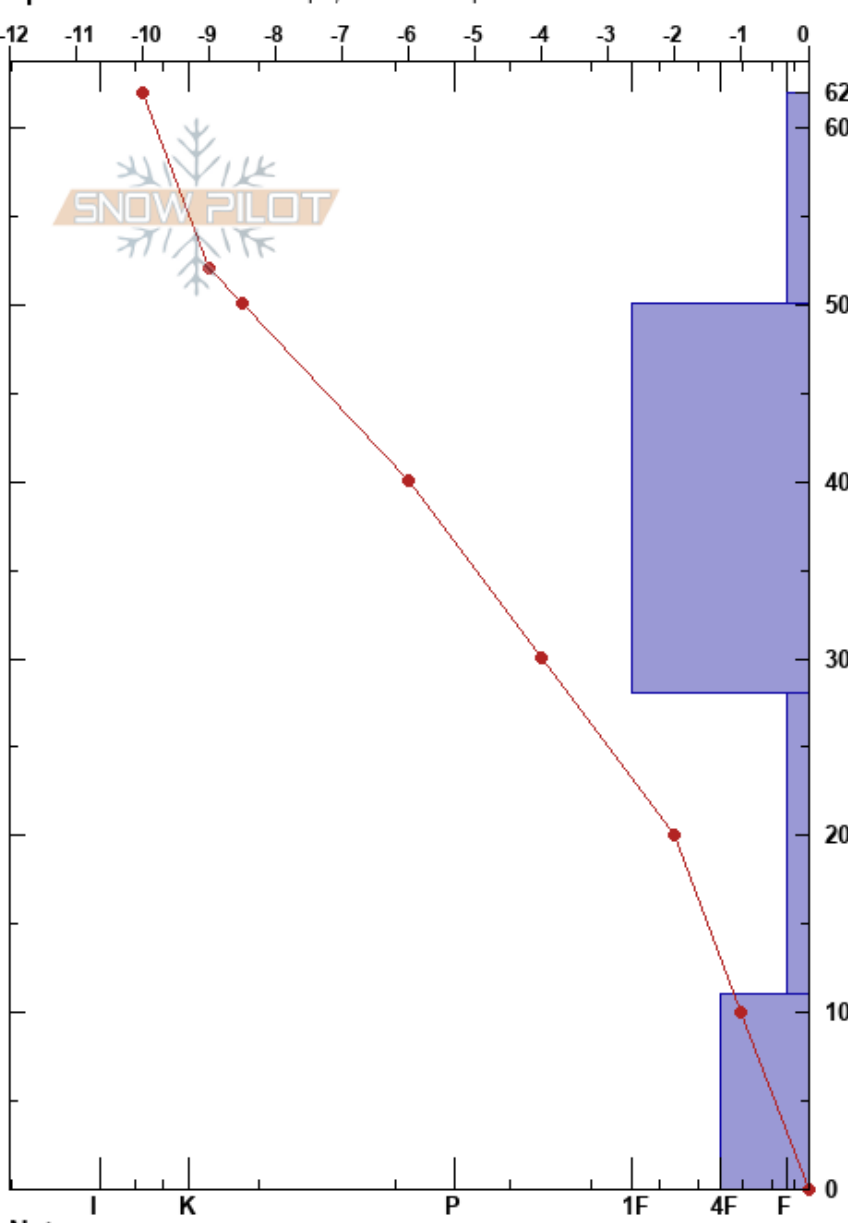

G_Kane_Site#1Mod2
 Tenmile Range
 CO
 Elevation: 11150 ft
 Aspect: SW
 Specifics: Ski tracks on slope; We skied slope

Graham Kane
 12/16/2018 - 11:00am
 Co-ord: 13S 400198E 4365096N
 Slope Angle: 19°
 Wind Loading:

Stability: **HS:62**
 Air Temperature: 0.5°C PF:40 28-11cm:Problematic layer
 Sky Cover: CLR
 Precipitation: NO
 Wind: Calm

Crystal Form	Crystal Size	Moisture	ρ kg/m ³	Stability tests & Layer comments
/	1		112	
/	0.5		208	
□	2		232	← PST23/M00 (SF) @34cm ← ECTN18 @34cm ← CT23 @34cm
^	4		252	