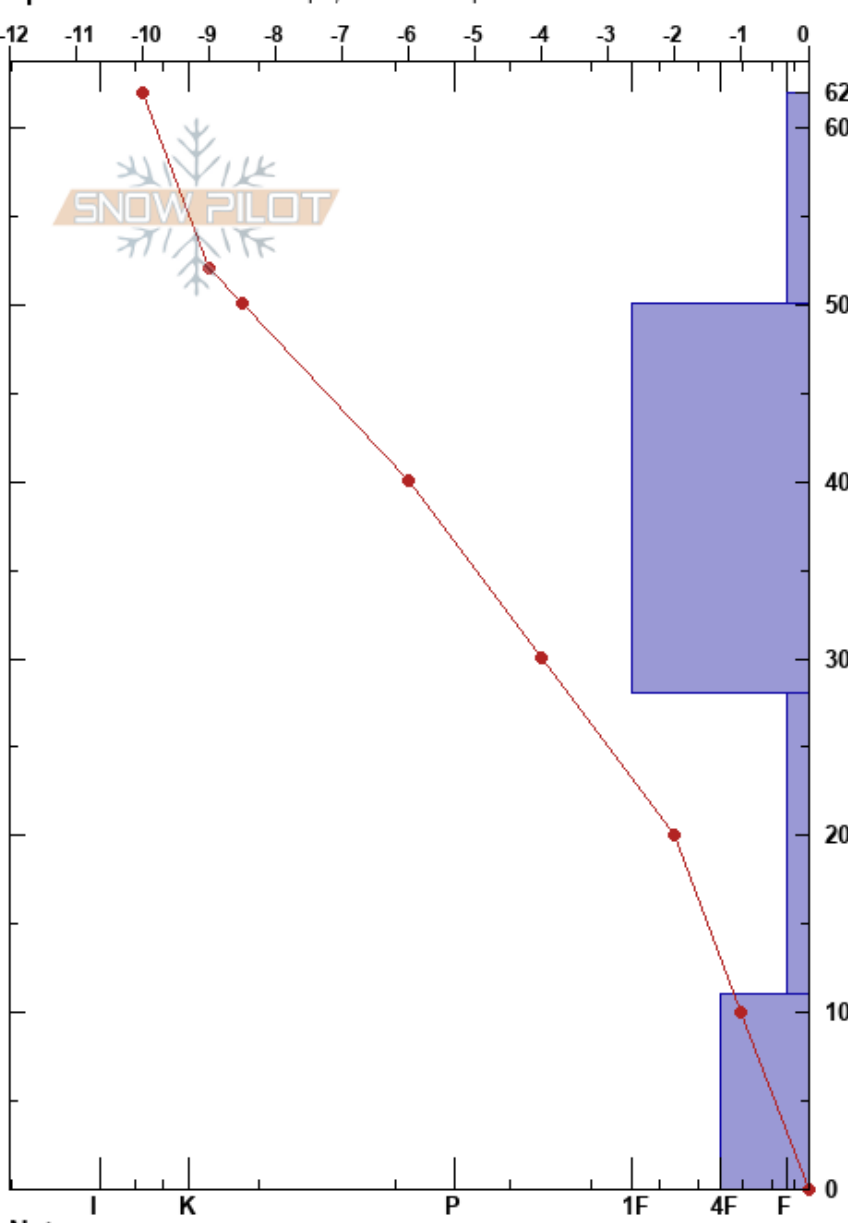

G_Kane_Site#1Mod2
 Tenmile Range
 CO
 Elevation: 11150 ft
 Aspect: SW
 Specifics: Ski tracks on slope; We skied slope

Graham Kane
 12/16/2018 - 11:00am
 Co-ord: 13S 400198E 4365096N
 Slope Angle: 19°
 Wind Loading:

Stability: **HS:62**
 Air Temperature: 0.5°C PF:40 28-11cm:Problematic layer
 Sky Cover: CLR
 Precipitation: NO
 Wind: Calm

Crystal Form	Crystal Size	Moisture	ρ kg/m ³	Stability tests & Layer comments
/	1		112	
/	0.5		208	
□	2		232	<ul style="list-style-type: none"> PST23/100 (SF) @34cm ECTN18 @34cm CT23 @34cm
^	4		252	