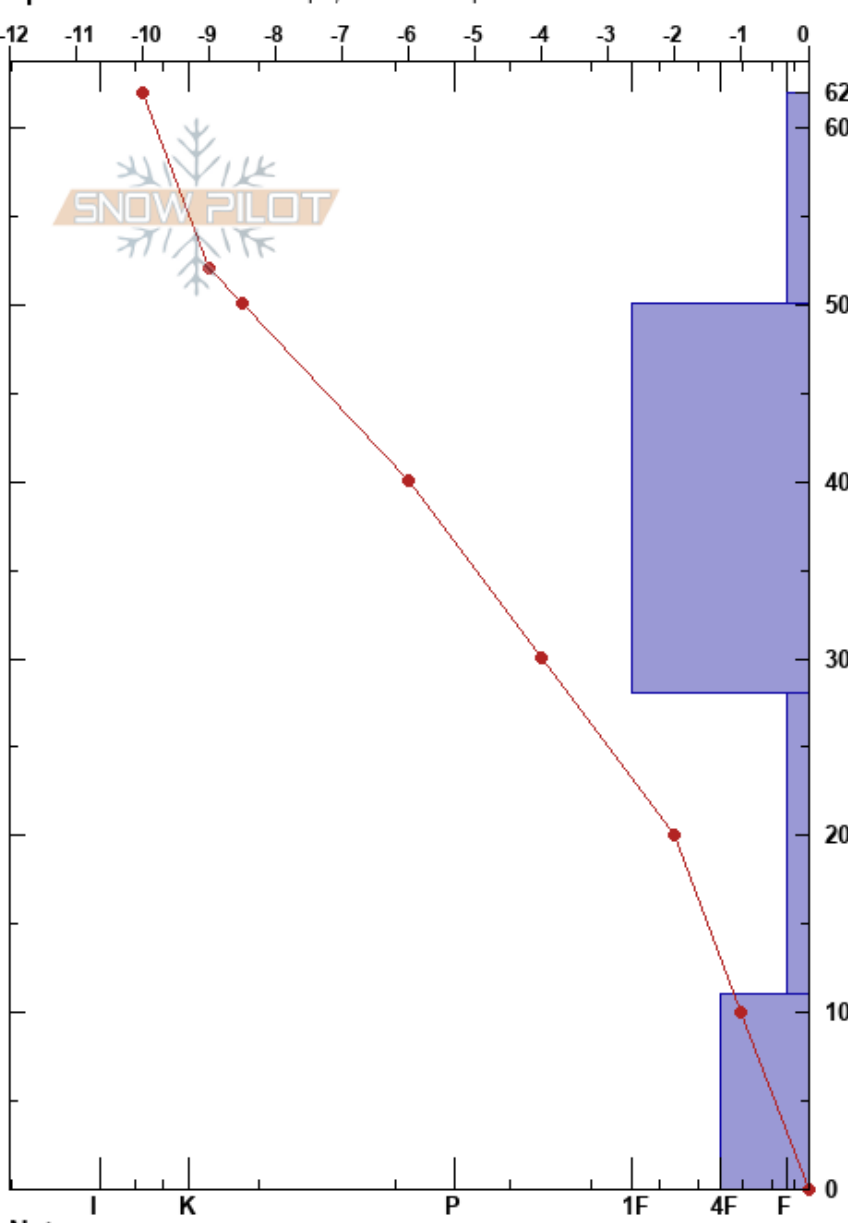

G\_Kane\_Site#1Mod2  
 Tenmile Range  
 CO  
 Elevation: 11150 ft  
 Aspect: SW  
 Specifics: Ski tracks on slope; We skied slope

Graham Kane  
 12/16/2018 - 11:00am  
 Co-ord: 13S 400198E 4365096N  
 Slope Angle: 19°  
 Wind Loading:

Stability: **HS:62**  
 Air Temperature: 0.5°C PF:40 28-11cm:Problematic layer  
 Sky Cover: CLR  
 Precipitation: NO  
 Wind: Calm

Crystal Form	Crystal Size	Moisture	$\rho$ kg/m <sup>3</sup>	Stability tests & Layer comments
/	1		112	
/	0.5		208	
□	2		232	← PST23/100 (SF) @34cm ← ECTN18 @34cm ← CT23 @34cm
^	4		252	