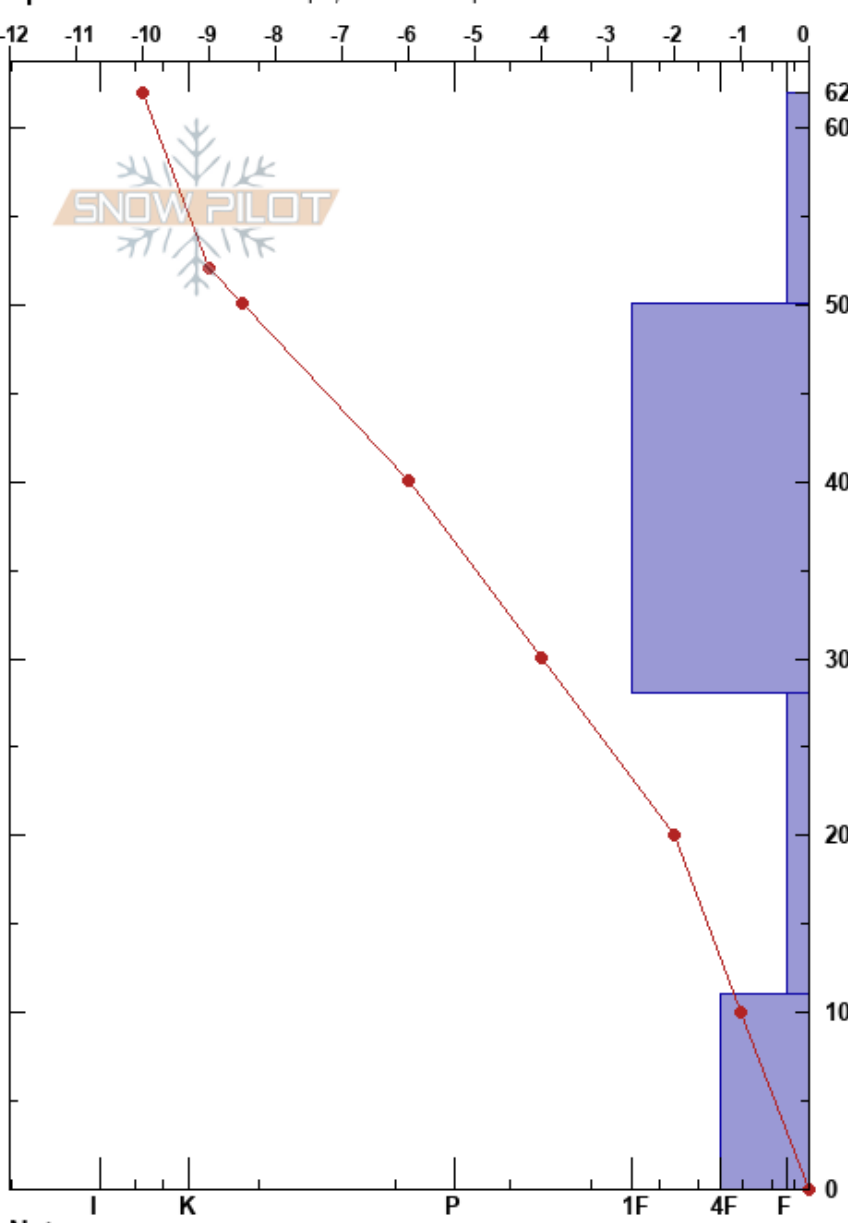

G\_Kane\_Site#1Mod2  
 Tenmile Range  
 CO  
 Elevation: 11150 ft  
 Aspect: SW  
 Specifics: Ski tracks on slope; We skied slope

Graham Kane  
 12/16/2018 - 11:00am  
 Co-ord: 13S 400198E 4365096N  
 Slope Angle: 19°  
 Wind Loading:

Stability: **HS:62**  
 Air Temperature: 0.5°C PF:40 28-11cm:Problematic layer  
 Sky Cover: CLR  
 Precipitation: NO  
 Wind: Calm

Form	Crystal Size	Moisture	$\rho$ kg/m <sup>3</sup>	Stability tests & Layer comments
/	1		112	
/	0.5		208	
□	2		232	<ul style="list-style-type: none"> <li>← PST23/100 (SF) @34cm</li> <li>← ECTN18 @34cm</li> <li>← CT23 @34cm</li> </ul>
^	4		252	