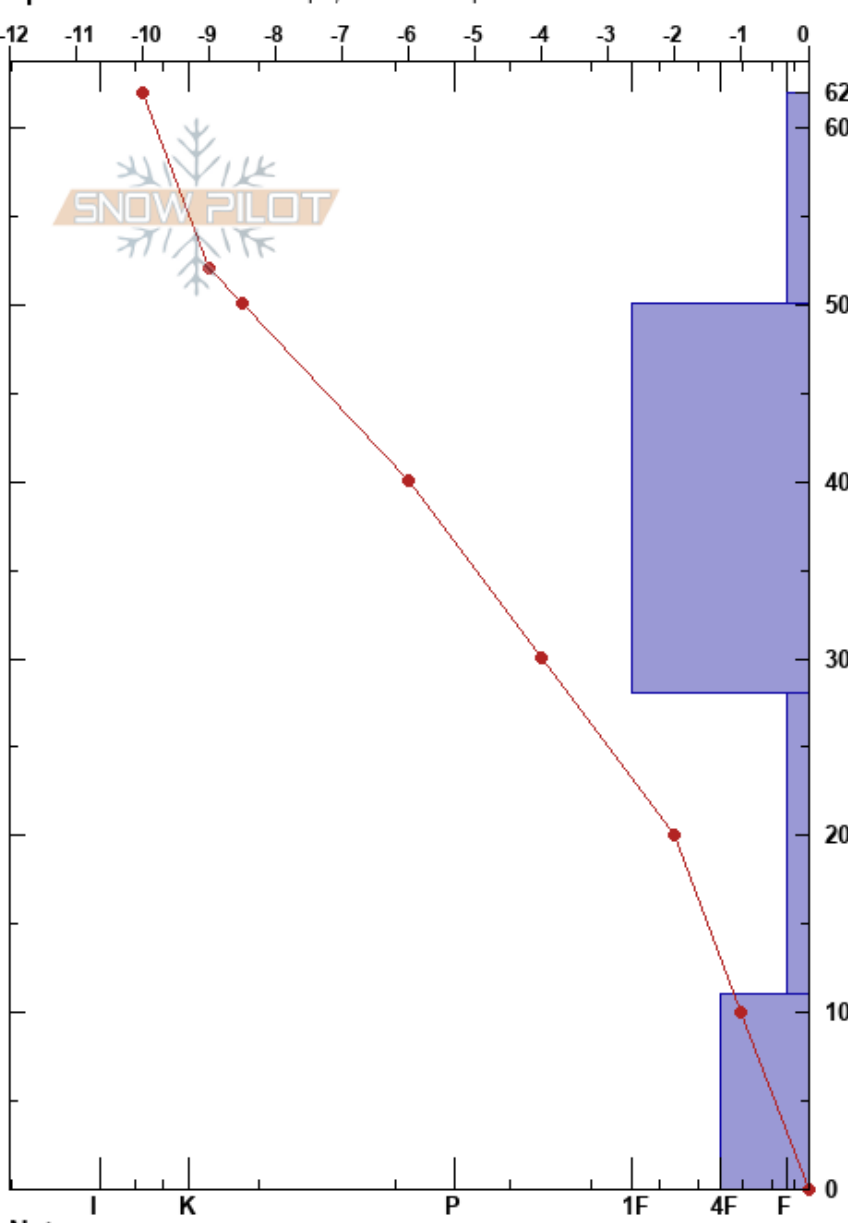

G_Kane_Site#1Mod2
 Tenmile Range
 CO
 Elevation: 11150 ft
 Aspect: SW
 Specifics: Ski tracks on slope; We skied slope

Graham Kane
 12/16/2018 - 11:00am
 Co-ord: 13S 400198E 4365096N
 Slope Angle: 19°
 Wind Loading:

Stability: **HS:62**
 Air Temperature: 0.5°C PF:40 28-11cm:Problematic layer
 Sky Cover: CLR
 Precipitation: NO
 Wind: Calm

Form	Crystal Size	Moisture	ρ kg/m ³	Stability tests & Layer comments
/	1		112	
/	0.5		208	
□	2		232	← PST23/100 (SF) @34cm ← ECTN18 @34cm ← CT23 @34cm
^	4		252	