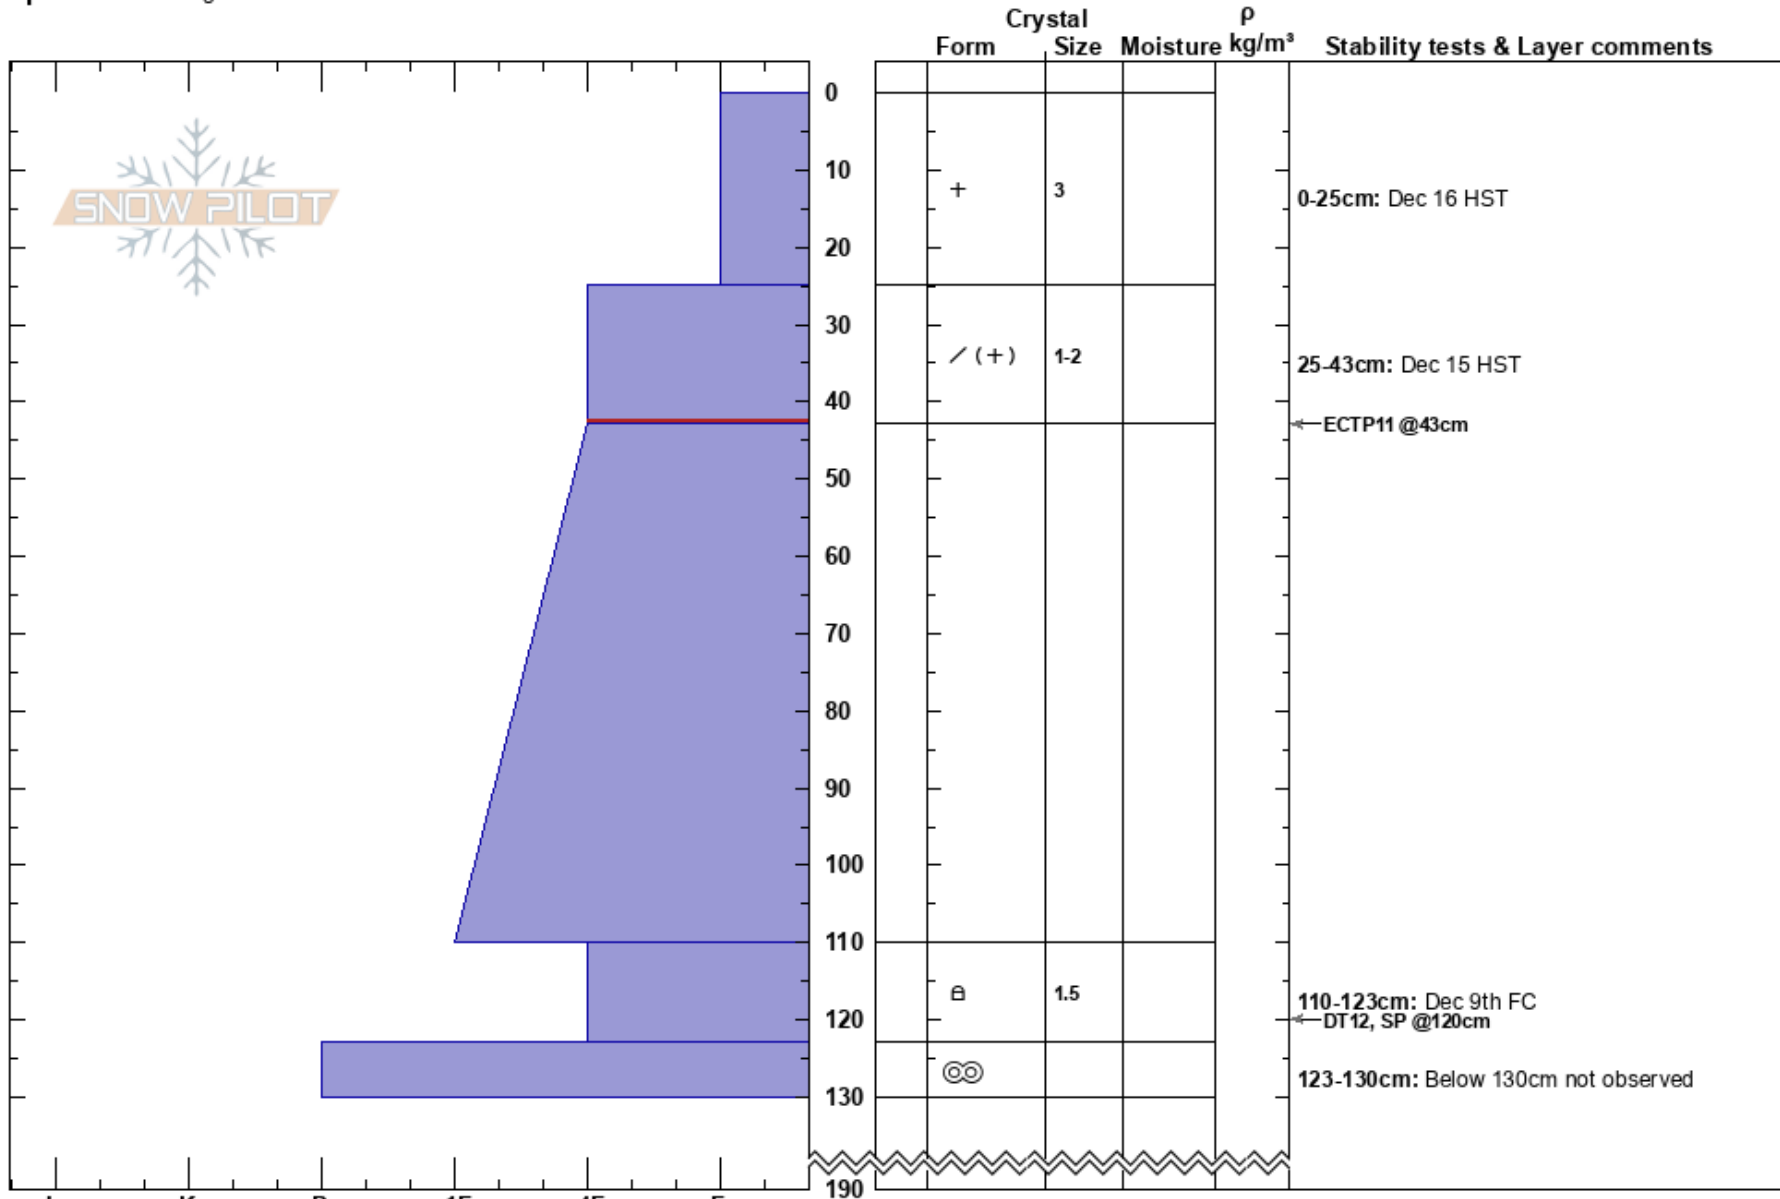

Harmony Flats
 Whistler
 BC
Elevation: 5750 ft
Aspect: E
Specifics: Pit dug in a Ski Area

Anne St Clair
 16/12/2018 - 12:35
Co-ord:
Slope Angle: 18°
Wind Loading: yes

Stability:
Air Temperature: 0°C
Sky Cover: OVC
Precipitation: S5
Wind: S Light Breeze

HS:190
PF:70
 0-25cm: Dec 16 HST
 25-43cm: Dec 15 HST
 25-43cm: Problematic layer
 110-123cm: Dec 9th FC
 123-130cm: Below 130cm not observed

Notes: Lee feature near 20m tall tree band, sheltered with good sky view, uniform slope, 10m convex feature