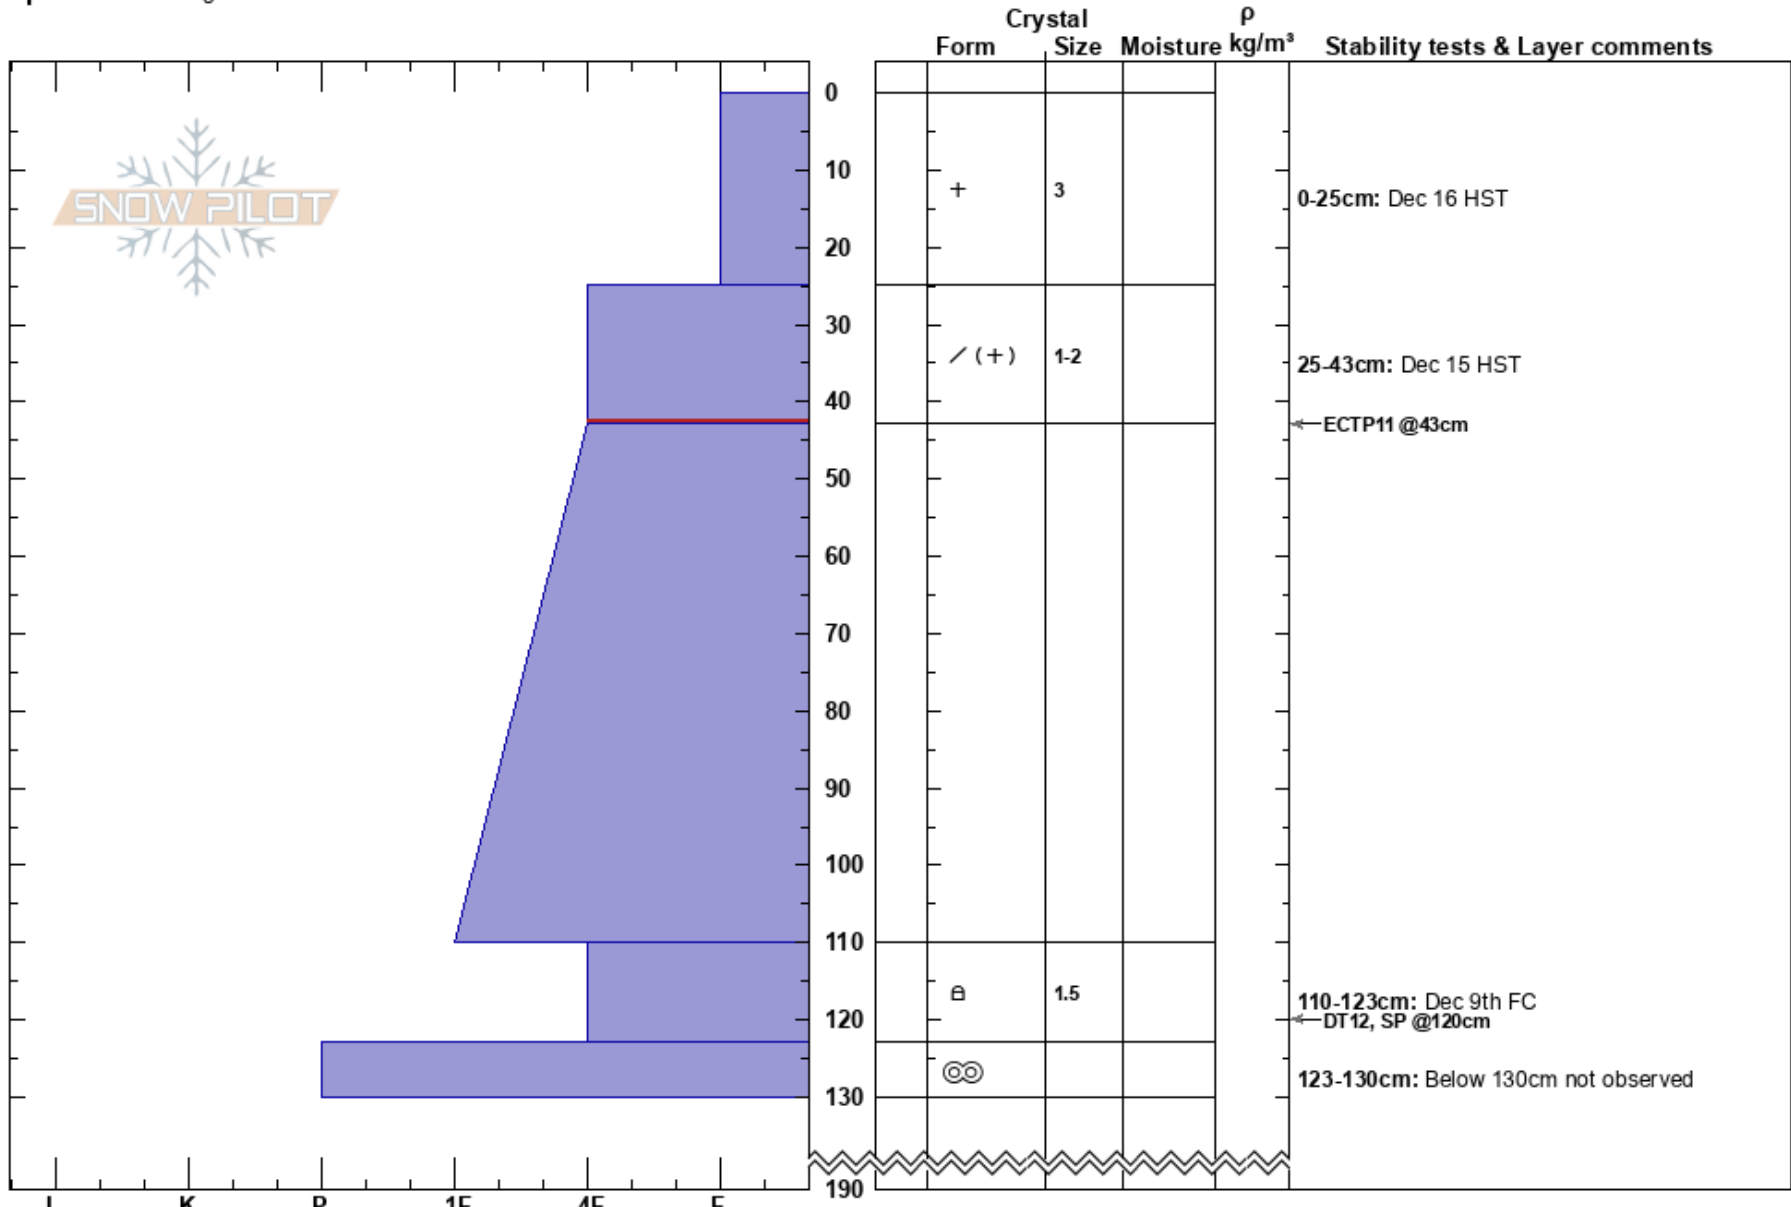

Harmony Flats  
 Whistler  
 BC  
**Elevation:** 5750 ft  
**Aspect:** E  
**Specifics:** Pit dug in a Ski Area

Anne St Clair  
 16/12/2018 - 12:35  
**Co-ord:**  
**Slope Angle:** 18°  
**Wind Loading:** yes

**Stability:**  
**Air Temperature:** 0°C  
**Sky Cover:** OVC  
**Precipitation:** S5  
**Wind:** S Light Breeze

**HS:**190  
**PF:**70  
 0-25cm: Dec 16 HST  
 25-43cm: Dec 15 HST  
 25-43cm: Problematic layer  
 110-123cm: Dec 9th FC  
 123-130cm: Below 130cm not observed

**Notes:** Lee feature near 20m tall tree band, sheltered with good sky view, uniform slope, 10m convex feature