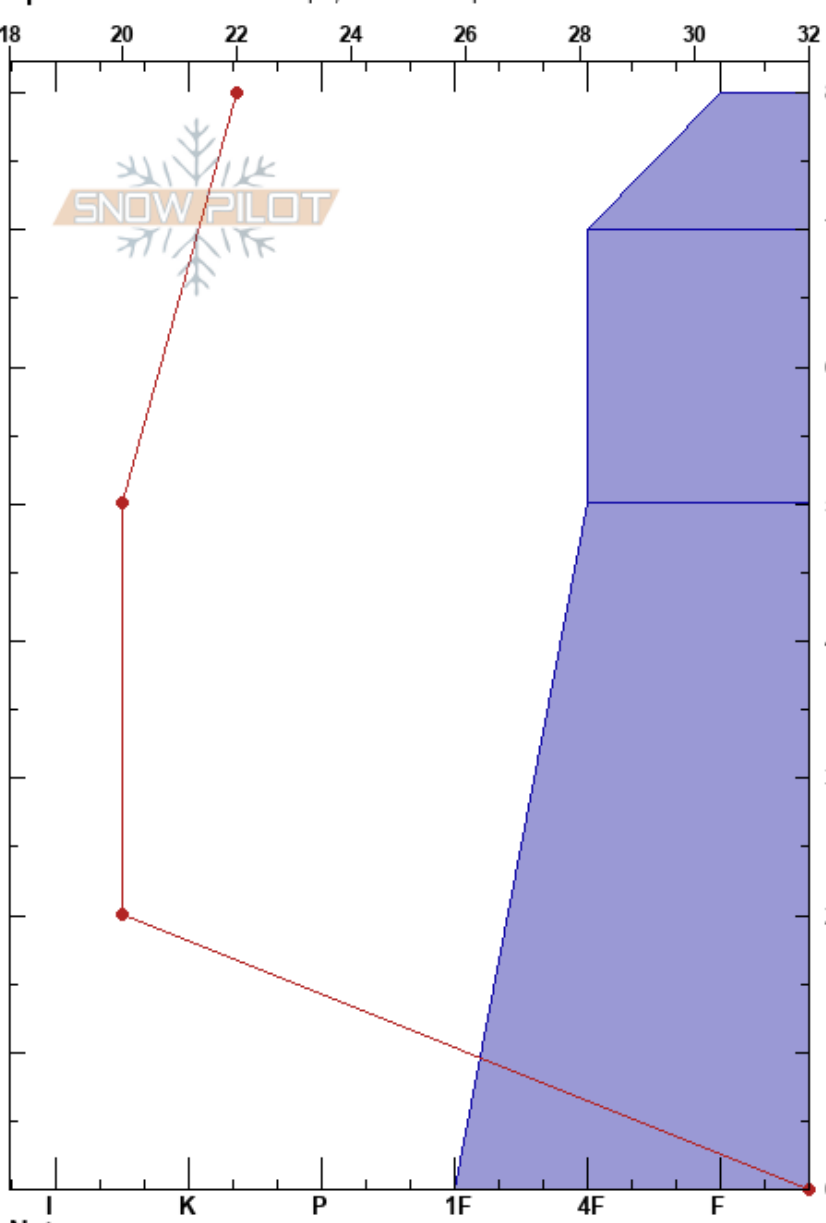

Mt Ellis  
 Gallatin Range-N  
 MT  
 Elevation: 8430 ft  
 Aspect: NE  
 Specifics: Ski tracks on slope; We skied slope

Scott Davidson  
 12/16/2018 - 12:45pm  
 Co-ord: 45.57837N, -110.95197W  
 Slope Angle: 32°  
 Wind Loading: no

Stability: Very Good HS:80  
 Air Temperature: 38°F PS:20  
 Sky Cover: FEW  
 Precipitation: NO  
 Wind: W Calm

Layer Notes:

Form	Crystal		$\rho$ kg/m <sup>3</sup>	Stability tests & Layer comments
	Size	Moisture		
•		M		
□	2			
□	2			