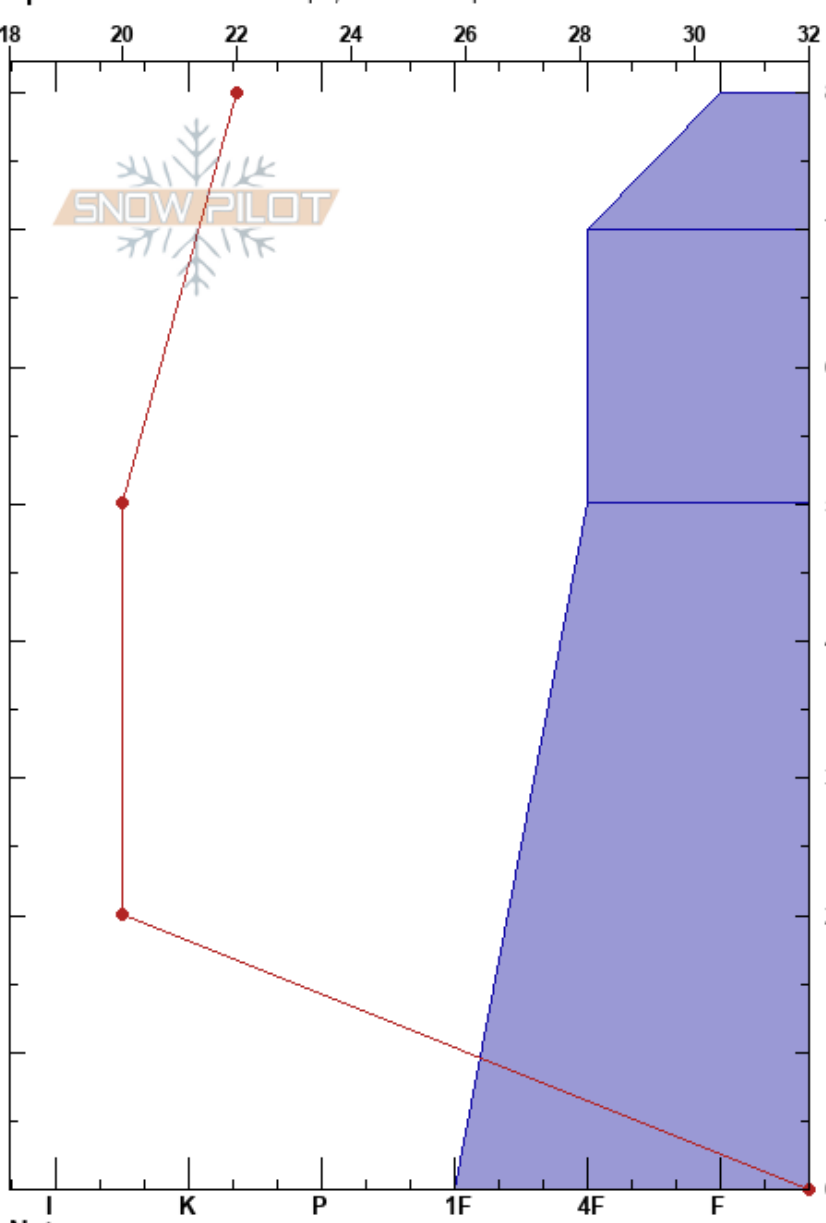

Mt Ellis
 Gallatin Range-N
 MT
 Elevation: 8430 ft
 Aspect: NE
 Specifics: Ski tracks on slope; We skied slope

Scott Davidson
 12/16/2018 - 12:45pm
 Co-ord: 45.57837N, -110.95197W
 Slope Angle: 32°
 Wind Loading: no

Stability: Very Good HS:80
 Air Temperature: 38°F PS:20
 Sky Cover: FEW
 Precipitation: NO
 Wind: W Calm

Layer Notes:

Form	Crystal		ρ kg/m ³	Stability tests & Layer comments
	Size	Moisture		
•		M		
□	2			
□	2			