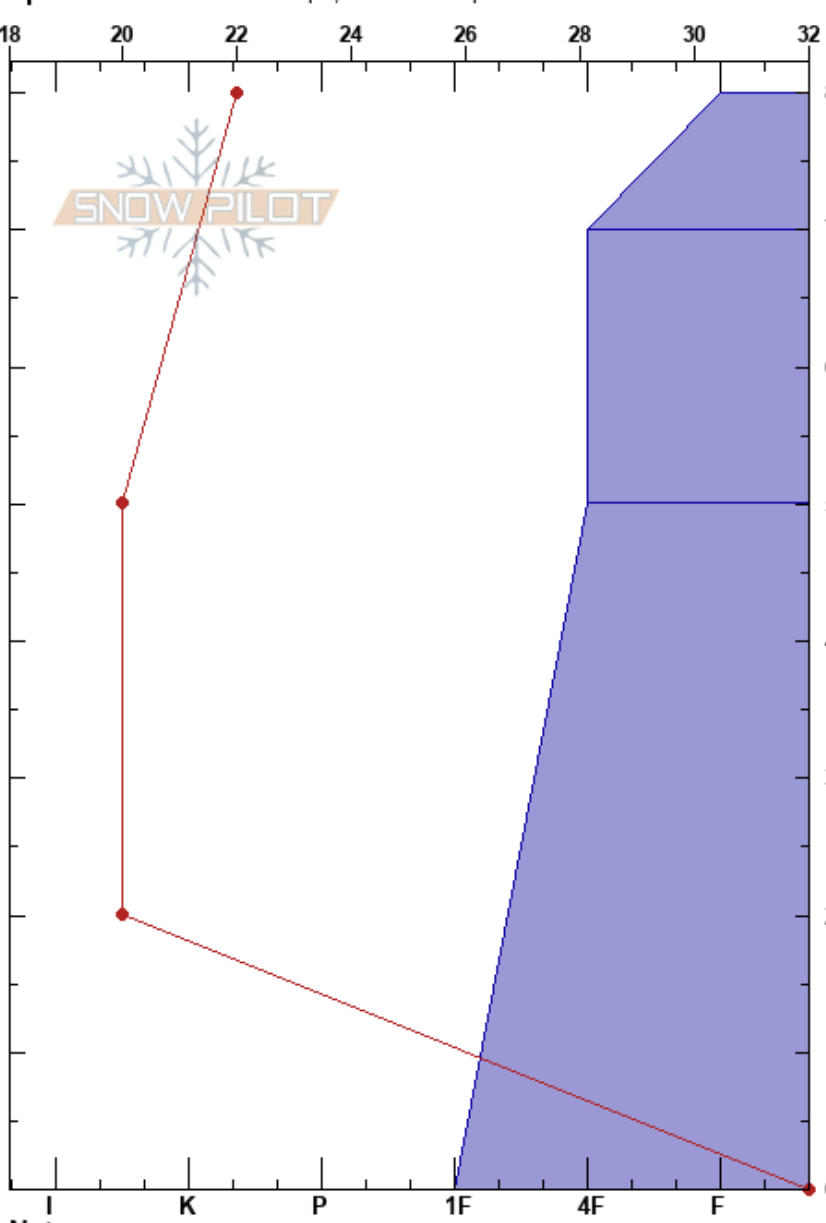

Mt Ellis
 Gallatin Range-N
 MT
 Elevation: 8430 ft
 Aspect: NE
 Specifics: Ski tracks on slope; We skied slope

Scott Davidson
 12/16/2018 - 12:45pm
 Co-ord: 45.57837N, -110.95197W
 Slope Angle: 32°
 Wind Loading: no

Stability: Very Good HS:80
 Air Temperature: 38°F PS:20
 Sky Cover: FEW
 Precipitation: NO
 Wind: W Calm

Layer Notes:

Form	Crystal		ρ kg/m ³	Stability tests & Layer comments
	Size	Moisture		
•		M		
◻	2			
◻	2			