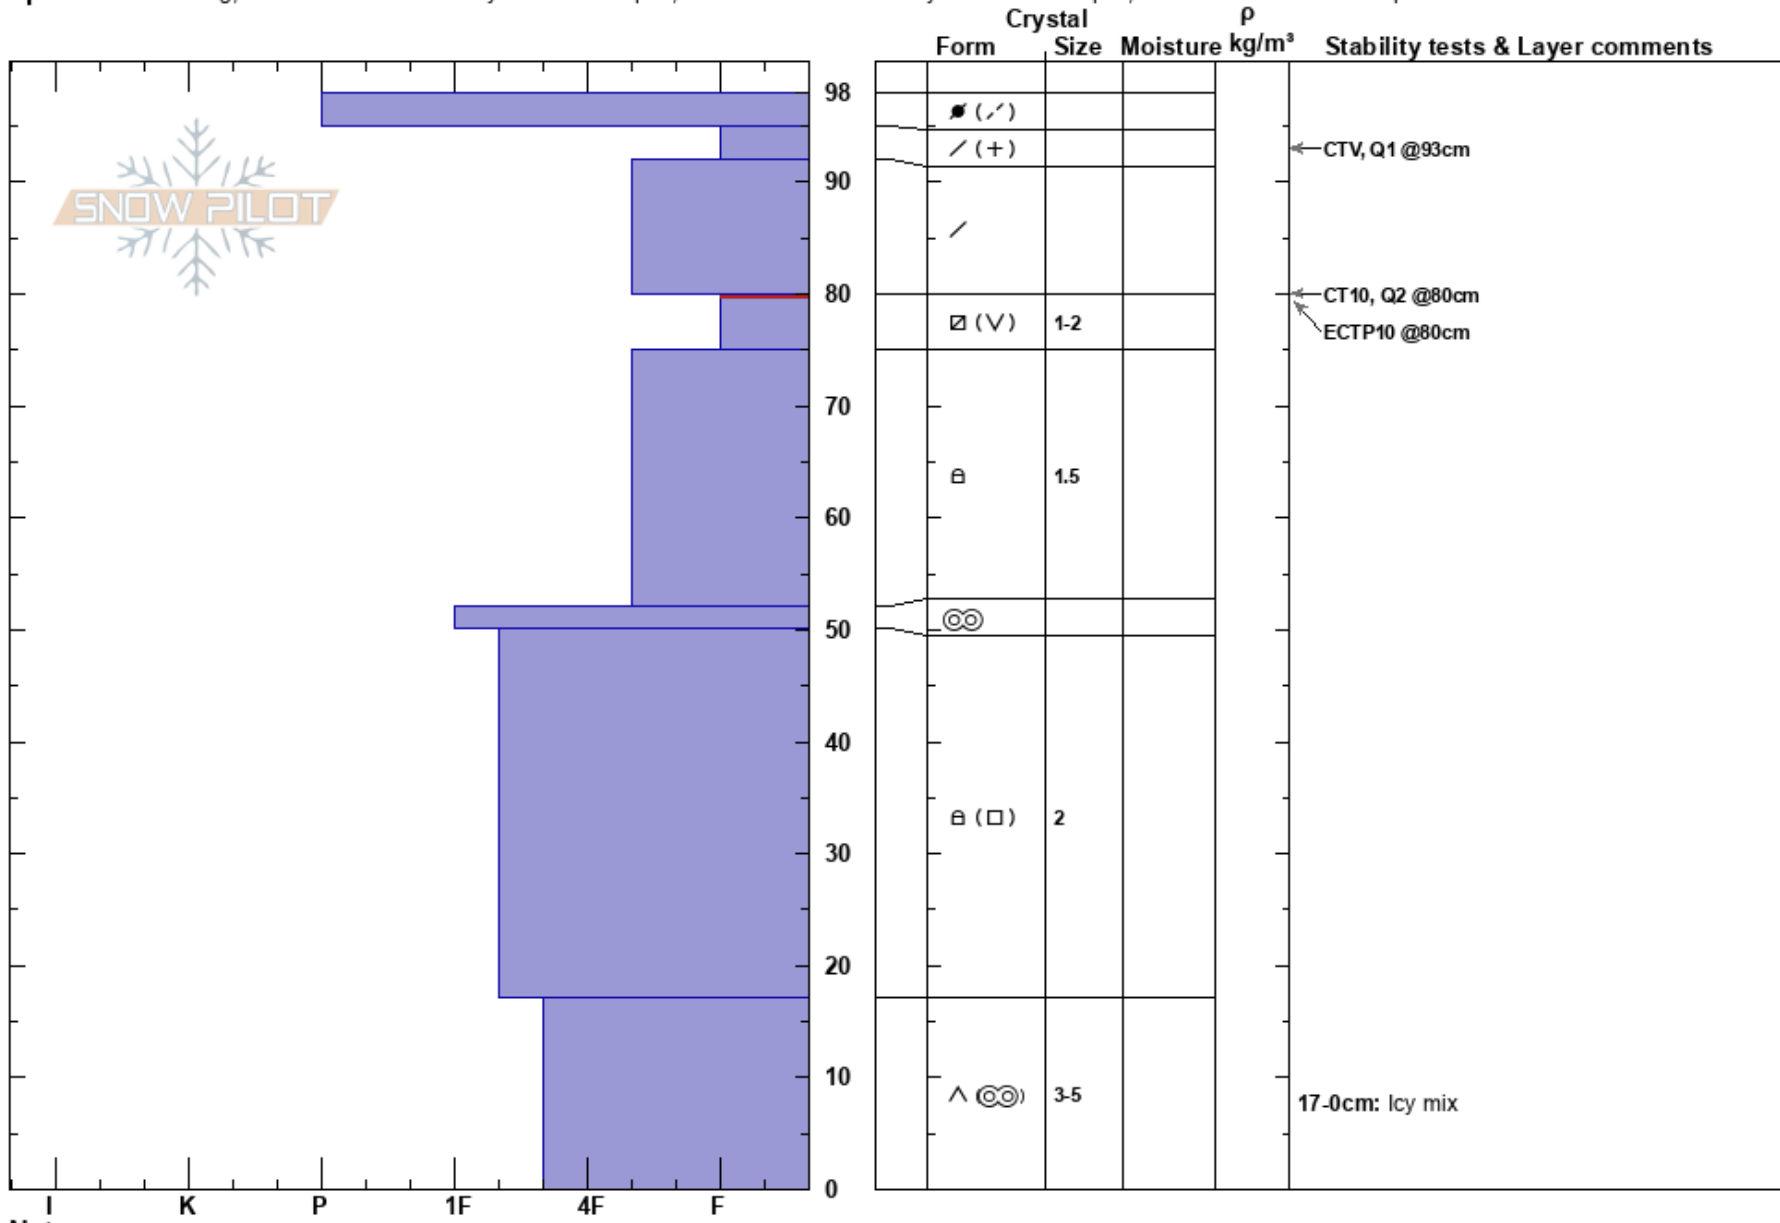

Second Yellow Mule  
 Madison Range-N  
 MT  
 Elevation: 9380 ft  
 Aspect: 45°

Alex Marienthal  
 12/16/2018 - 10:20am  
 Co-ord: 45.17730N, -111.40087W  
 Slope Angle: 30°  
 Wind Loading: yes

Stability: Poor  
 Air Temperature:  
 Sky Cover: SCT  
 Precipitation:  
 Wind: Calm

HS:98  
 80-75cm: Problematic layer  
 17-0cm: Icy mix

Specifics: Cracking; Recent avalanche activity on similar slopes; Recent avalanche activity on different slopes; Snowmobile tracks on slope

Notes: