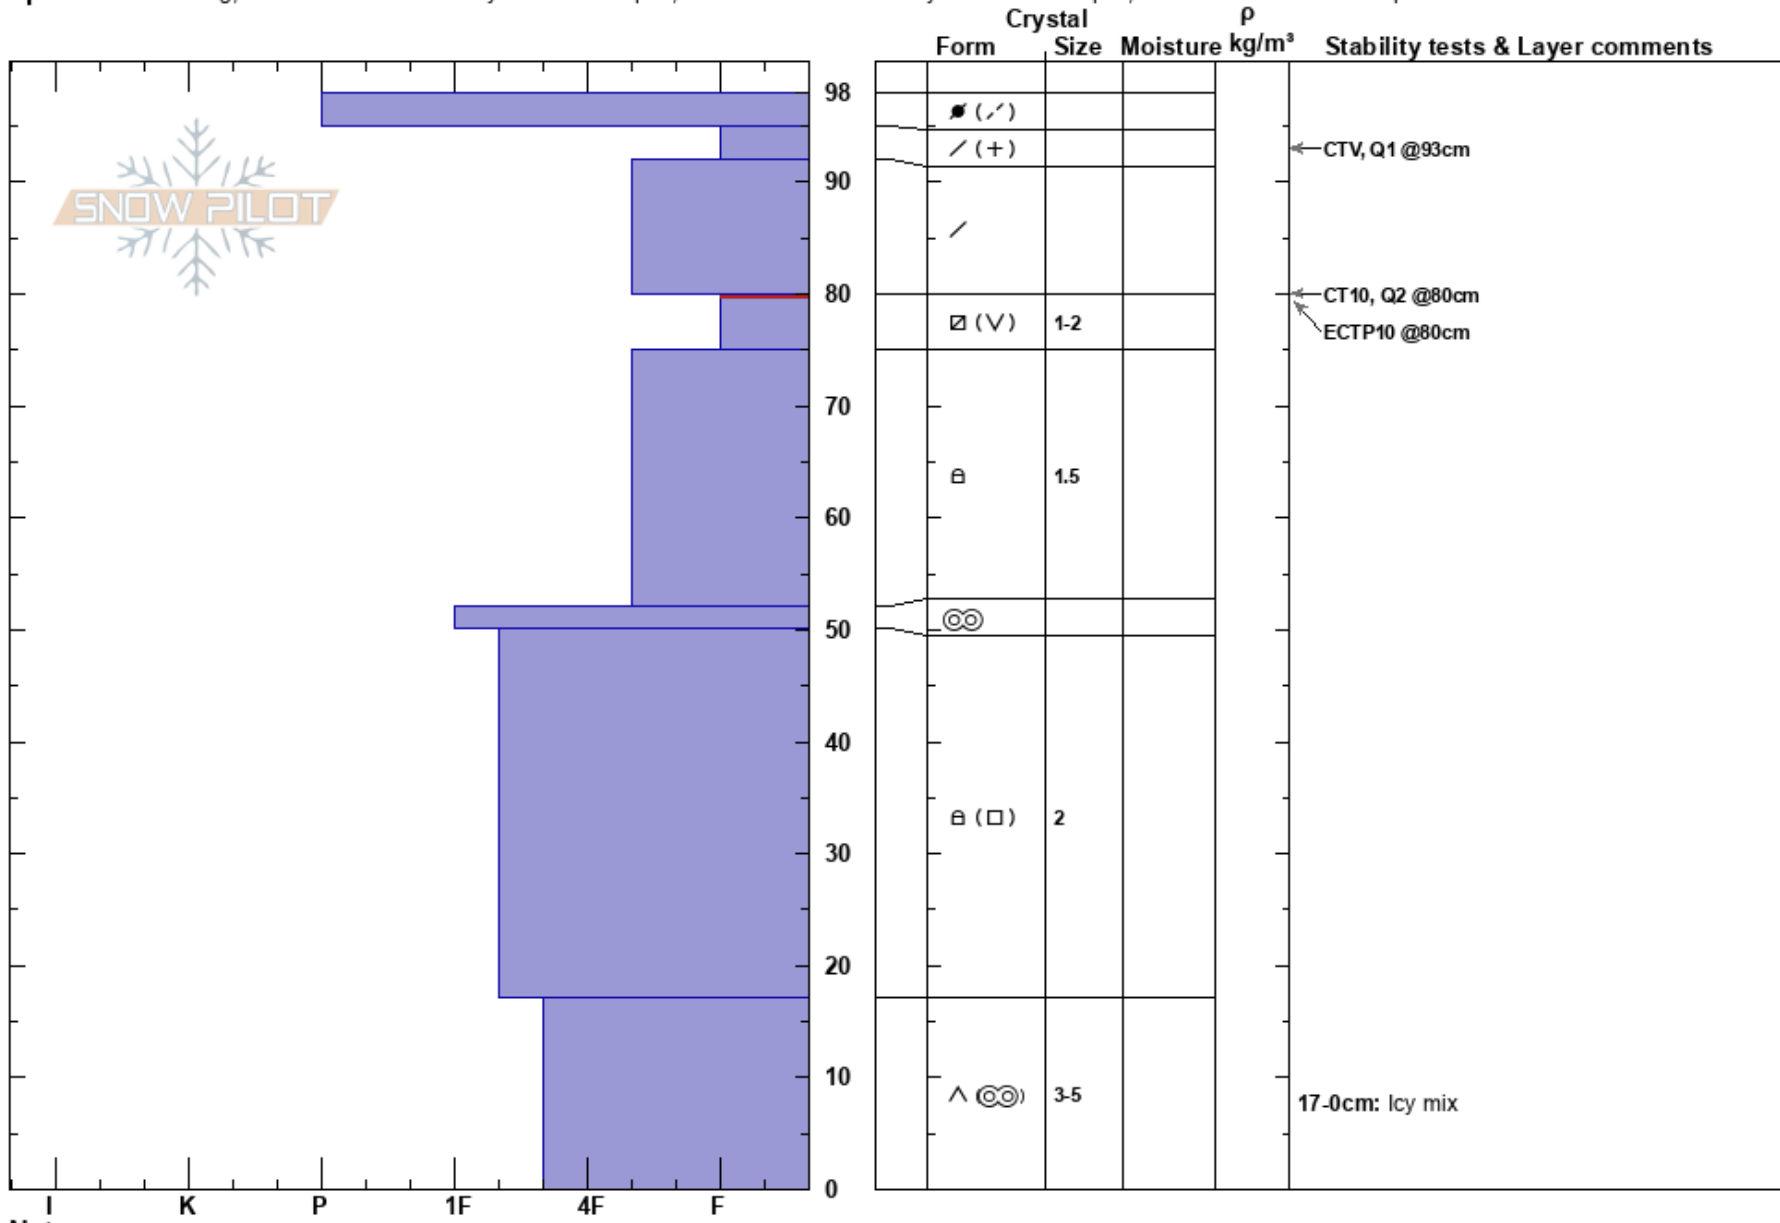

Second Yellow Mule
 Madison Range-N
 MT
 Elevation: 9380 ft
 Aspect: 45°

Alex Marienthal
 12/16/2018 - 10:20am
 Co-ord: 45.17730N, -111.40087W
 Slope Angle: 30°
 Wind Loading: yes

Stability: Poor
 Air Temperature:
 Sky Cover: SCT
 Precipitation:
 Wind: Calm

HS:98
 80-75cm: Problematic layer
 17-0cm: Icy mix

Specifics: Cracking; Recent avalanche activity on similar slopes; Recent avalanche activity on different slopes; Snowmobile tracks on slope

Notes: