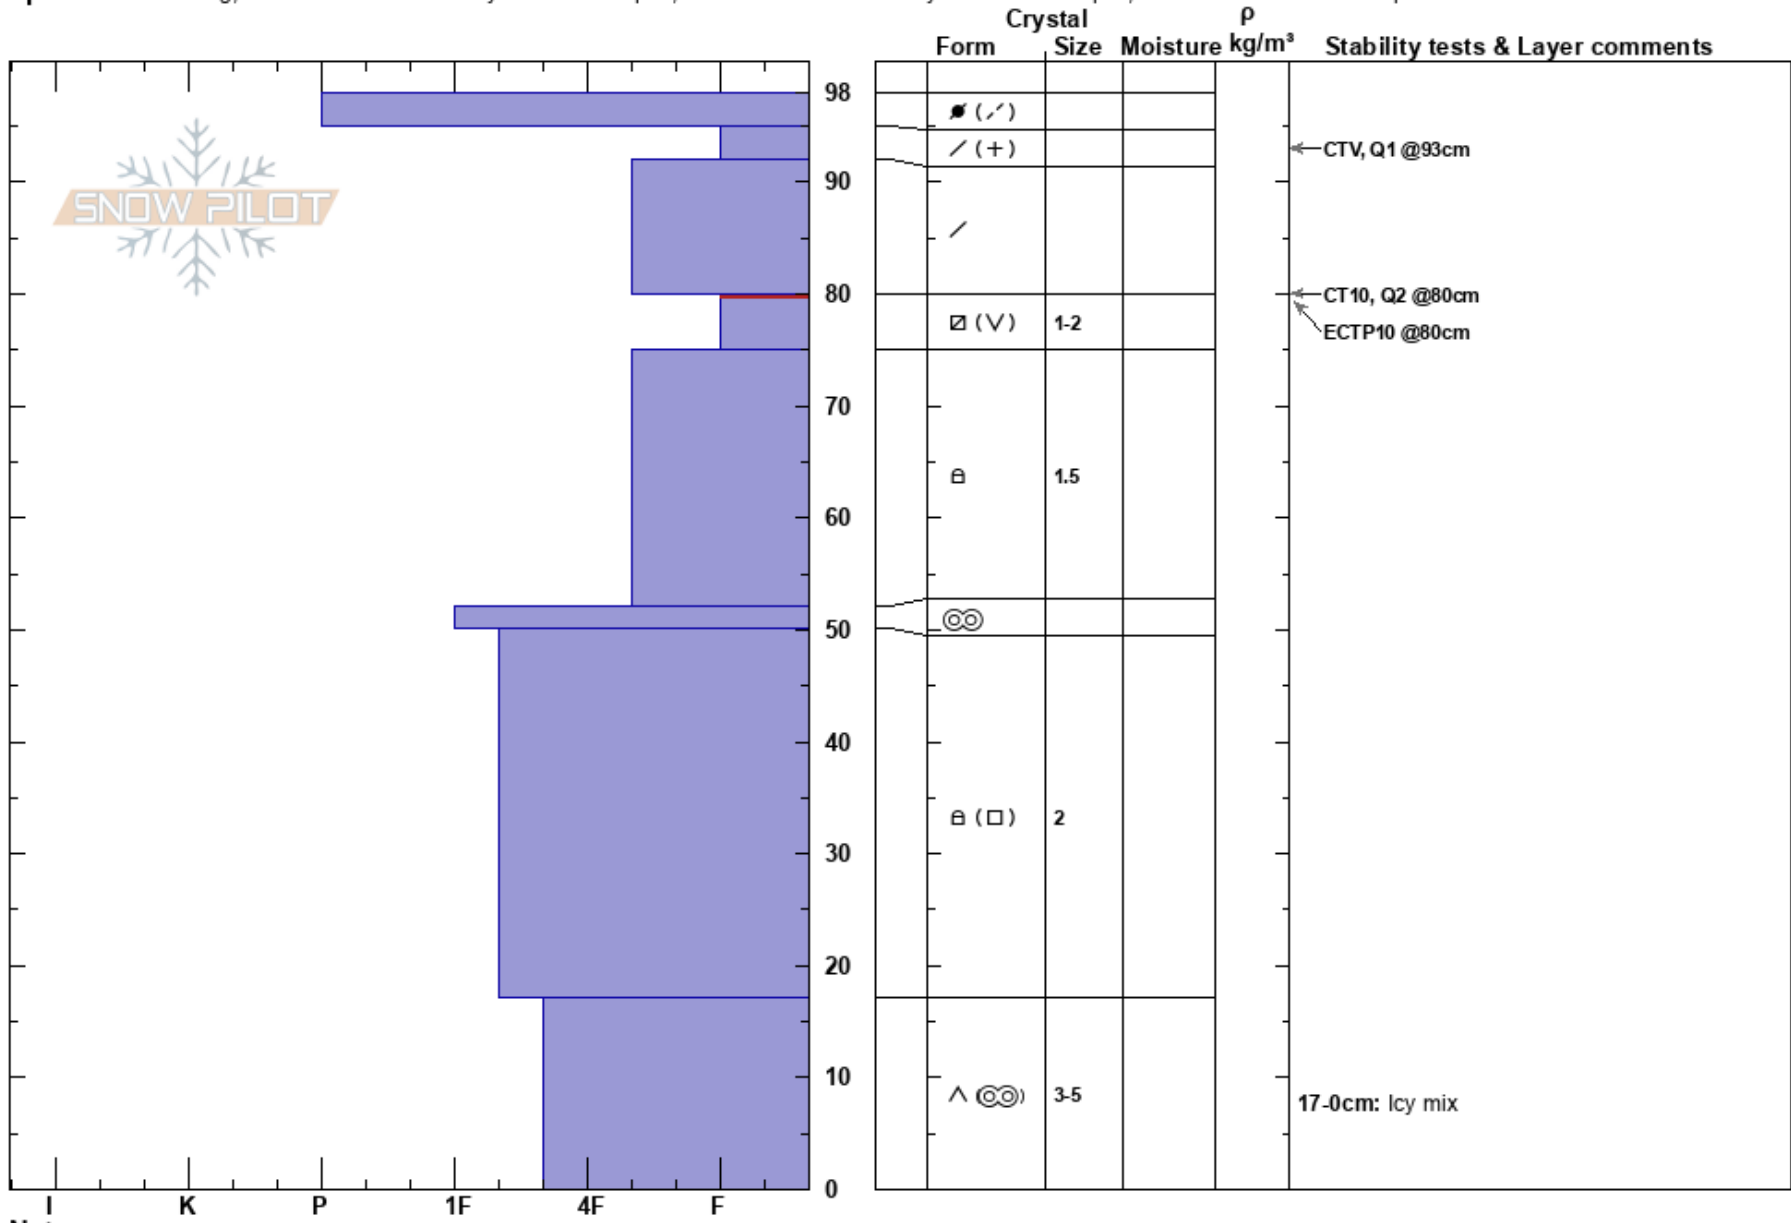

Second Yellow Mule
 Madison Range-N
 MT
 Elevation: 9380 ft
 Aspect: 45°

Alex Marienthal
 12/16/2018 - 10:20am
 Co-ord: 45.17730N, -111.40087W
 Slope Angle: 30°
 Wind Loading: yes

Stability: Poor
 Air Temperature:
 Sky Cover: SCT
 Precipitation:
 Wind: Calm

HS:98
 80-75cm: Problematic layer
 17-0cm: Icy mix

Specifics: Cracking; Recent avalanche activity on similar slopes; Recent avalanche activity on different slopes; Snowmobile tracks on slope

Notes: