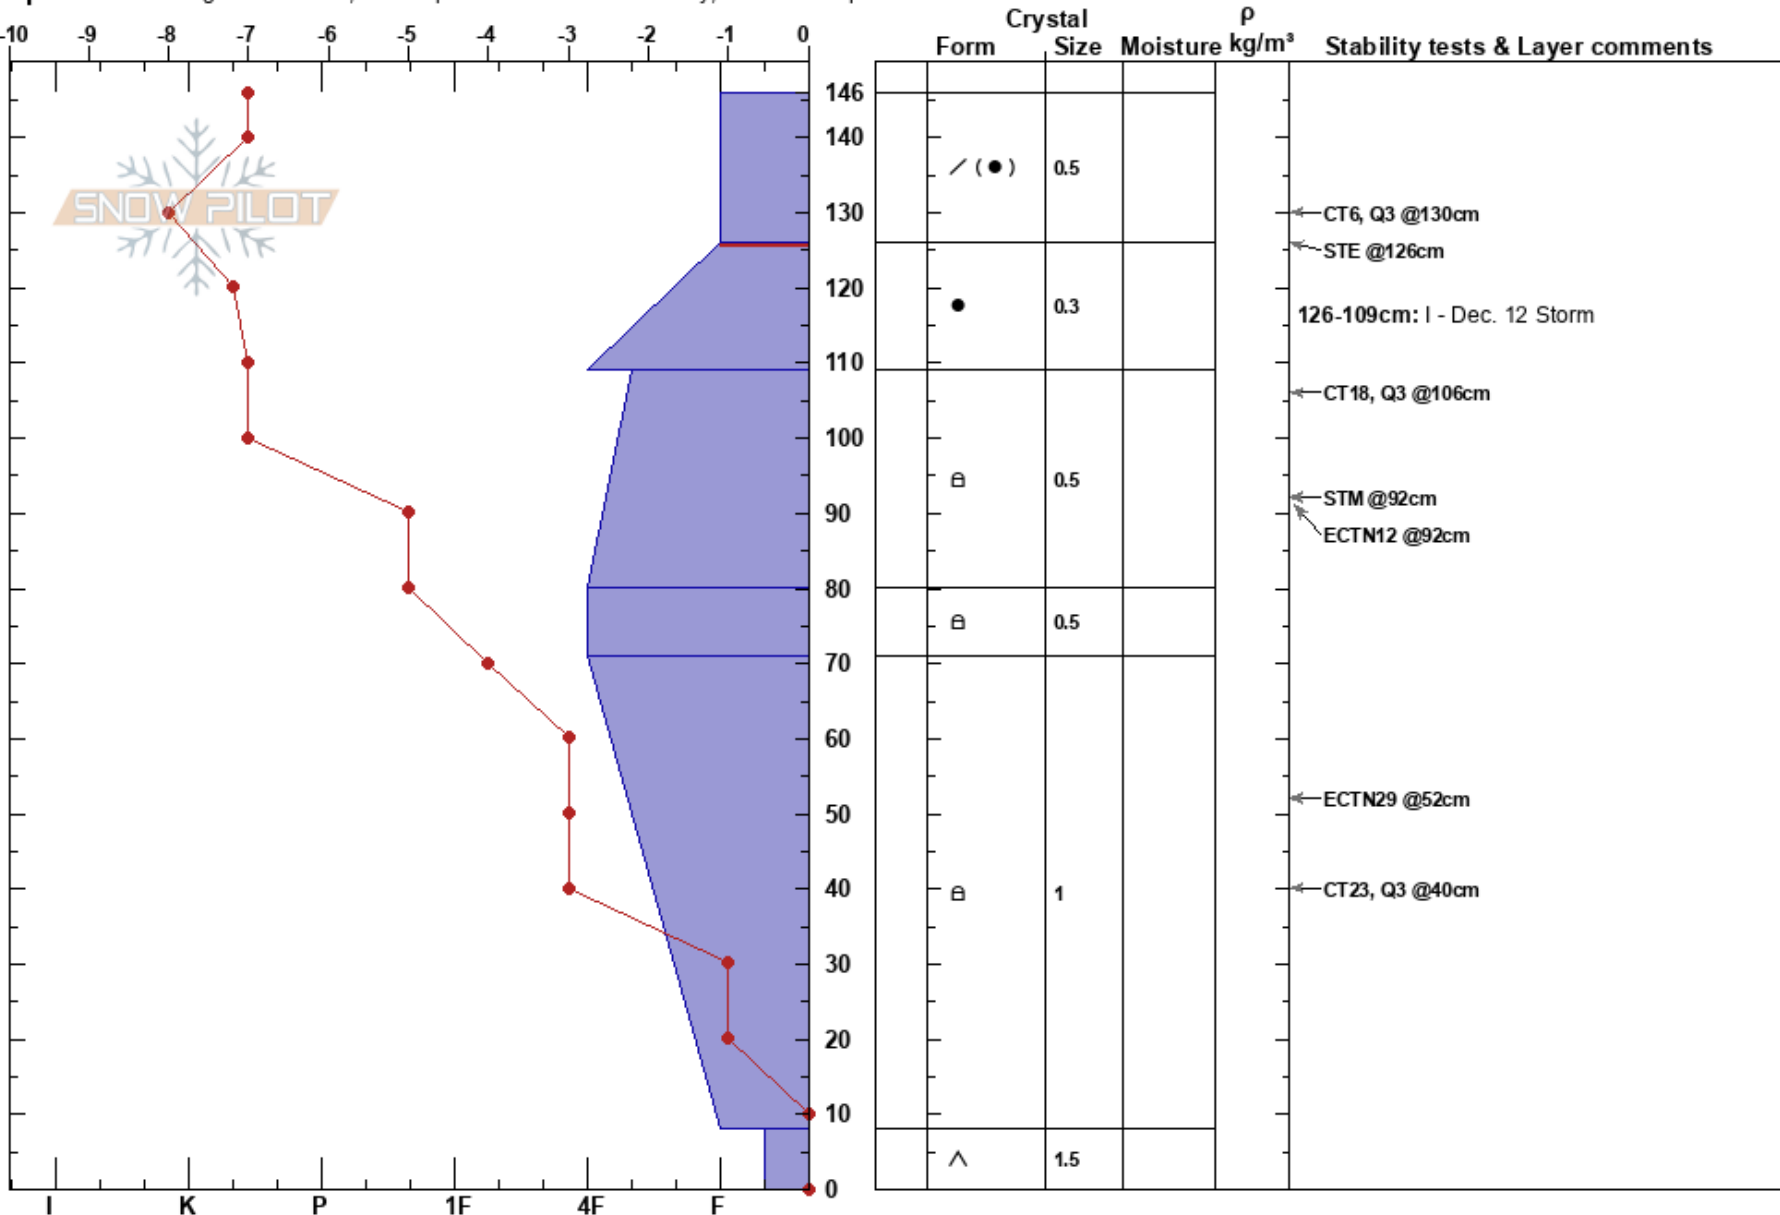

shot 12  
 Teton Range  
 WY  
 Elevation: 9125 ft  
 Aspect: 88°

Eric Worth  
 12/16/2018 - 11:45pm  
 Co-ord: 43.60247N, -110.85126W  
 Slope Angle: 37°  
 Wind Loading: no

Stability: Fair  
 Air Temperature: -3°C  
 Sky Cover: CLR  
 Precipitation: NO  
 Wind: SW Calm

HS:146  
 126-109cm: I - Dec. 12 Storm  
 126-109cm: Problematic layer

Specifics: Pit dug in a Ski Area; Pit is representative of backcountry; We skied slope

Notes: Eric Lynch and Eric Worth Observers.  
 Closed Area of ski resort