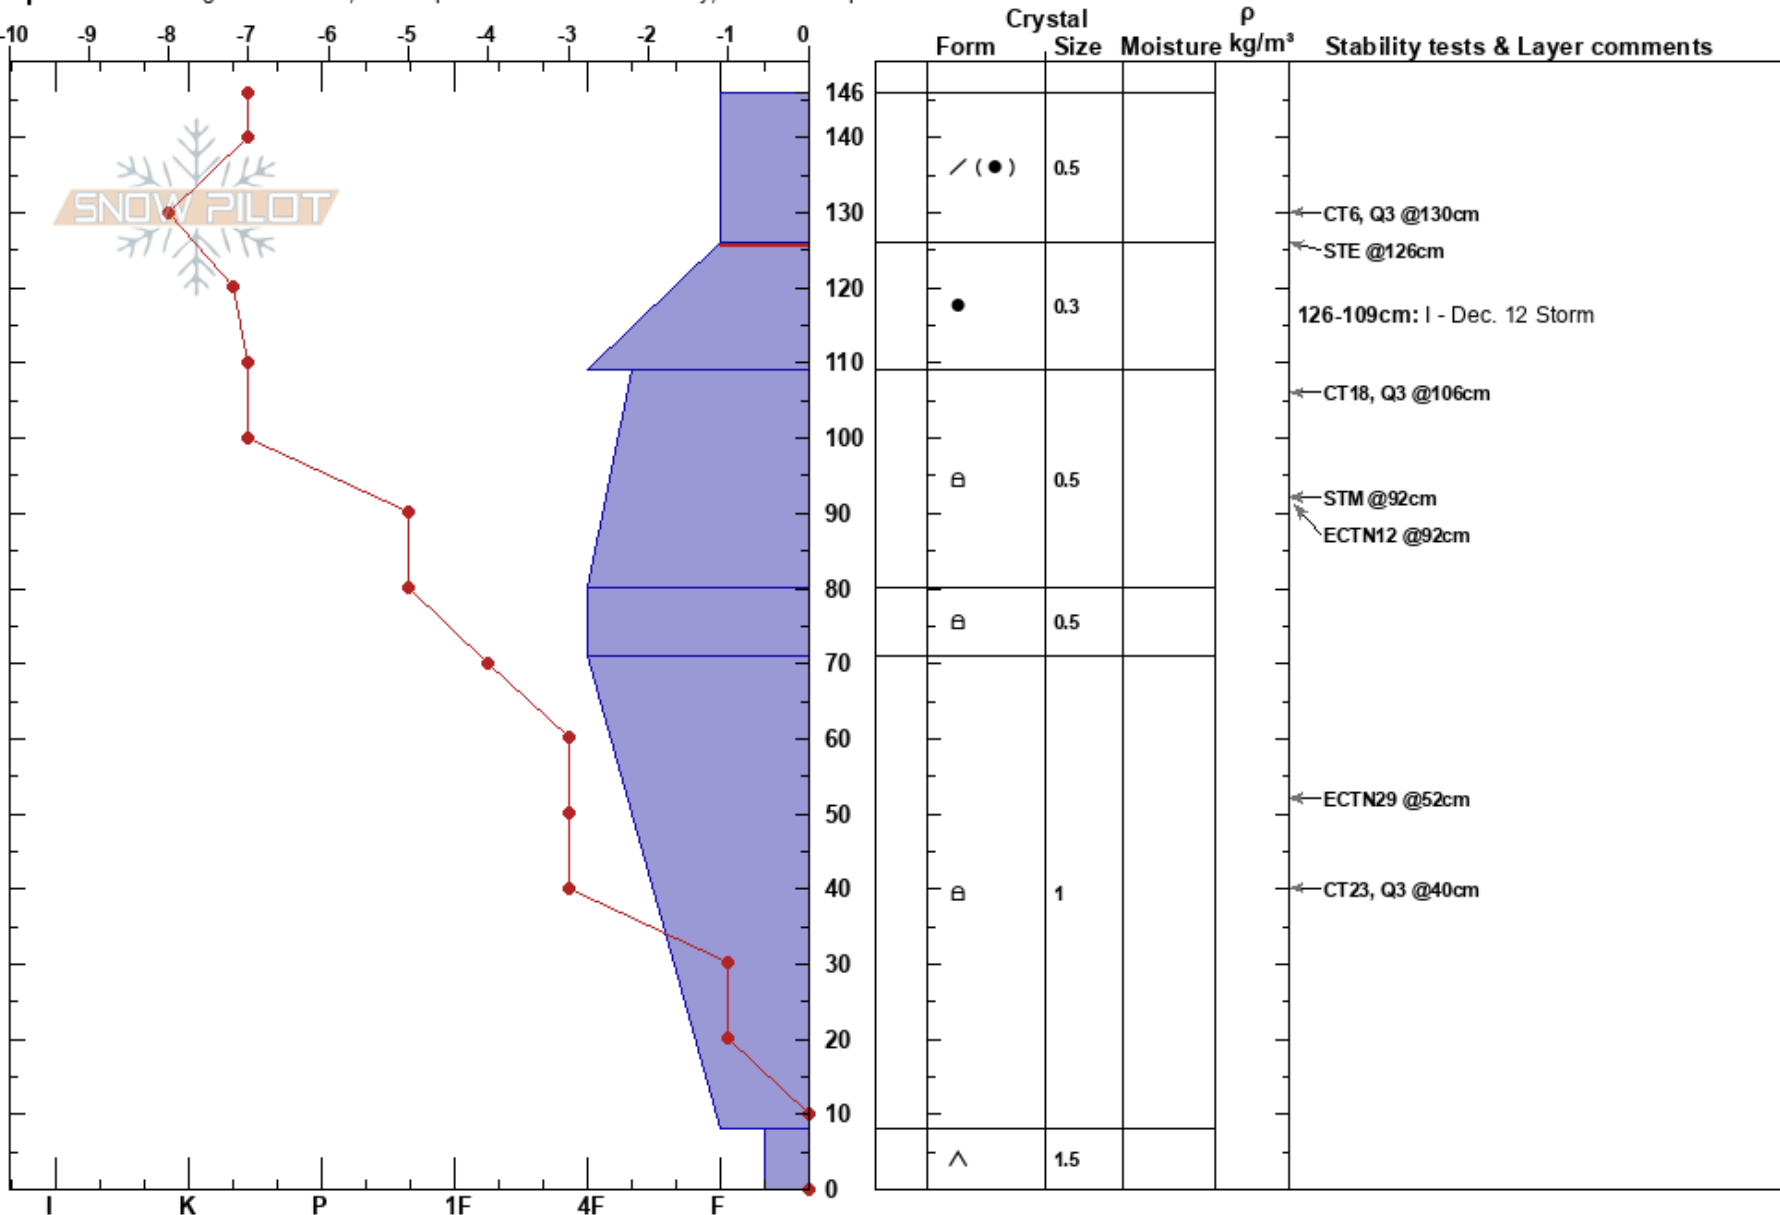

shot 12
 Teton Range
 WY
 Elevation: 9125 ft
 Aspect: 88°

Eric Worth
 12/16/2018 - 11:45pm
 Co-ord: 43.60247N, -110.85126W
 Slope Angle: 37°
 Wind Loading: no

Stability: Fair
 Air Temperature: -3°C
 Sky Cover: CLR
 Precipitation: NO
 Wind: SW Calm

HS:146
 126-109cm: I - Dec. 12 Storm
 126-109cm: Problematic layer

Specifics: Pit dug in a Ski Area; Pit is representative of backcountry; We skied slope

Notes: Eric Lynch and Eric Worth Observers.
 Closed Area of ski resort