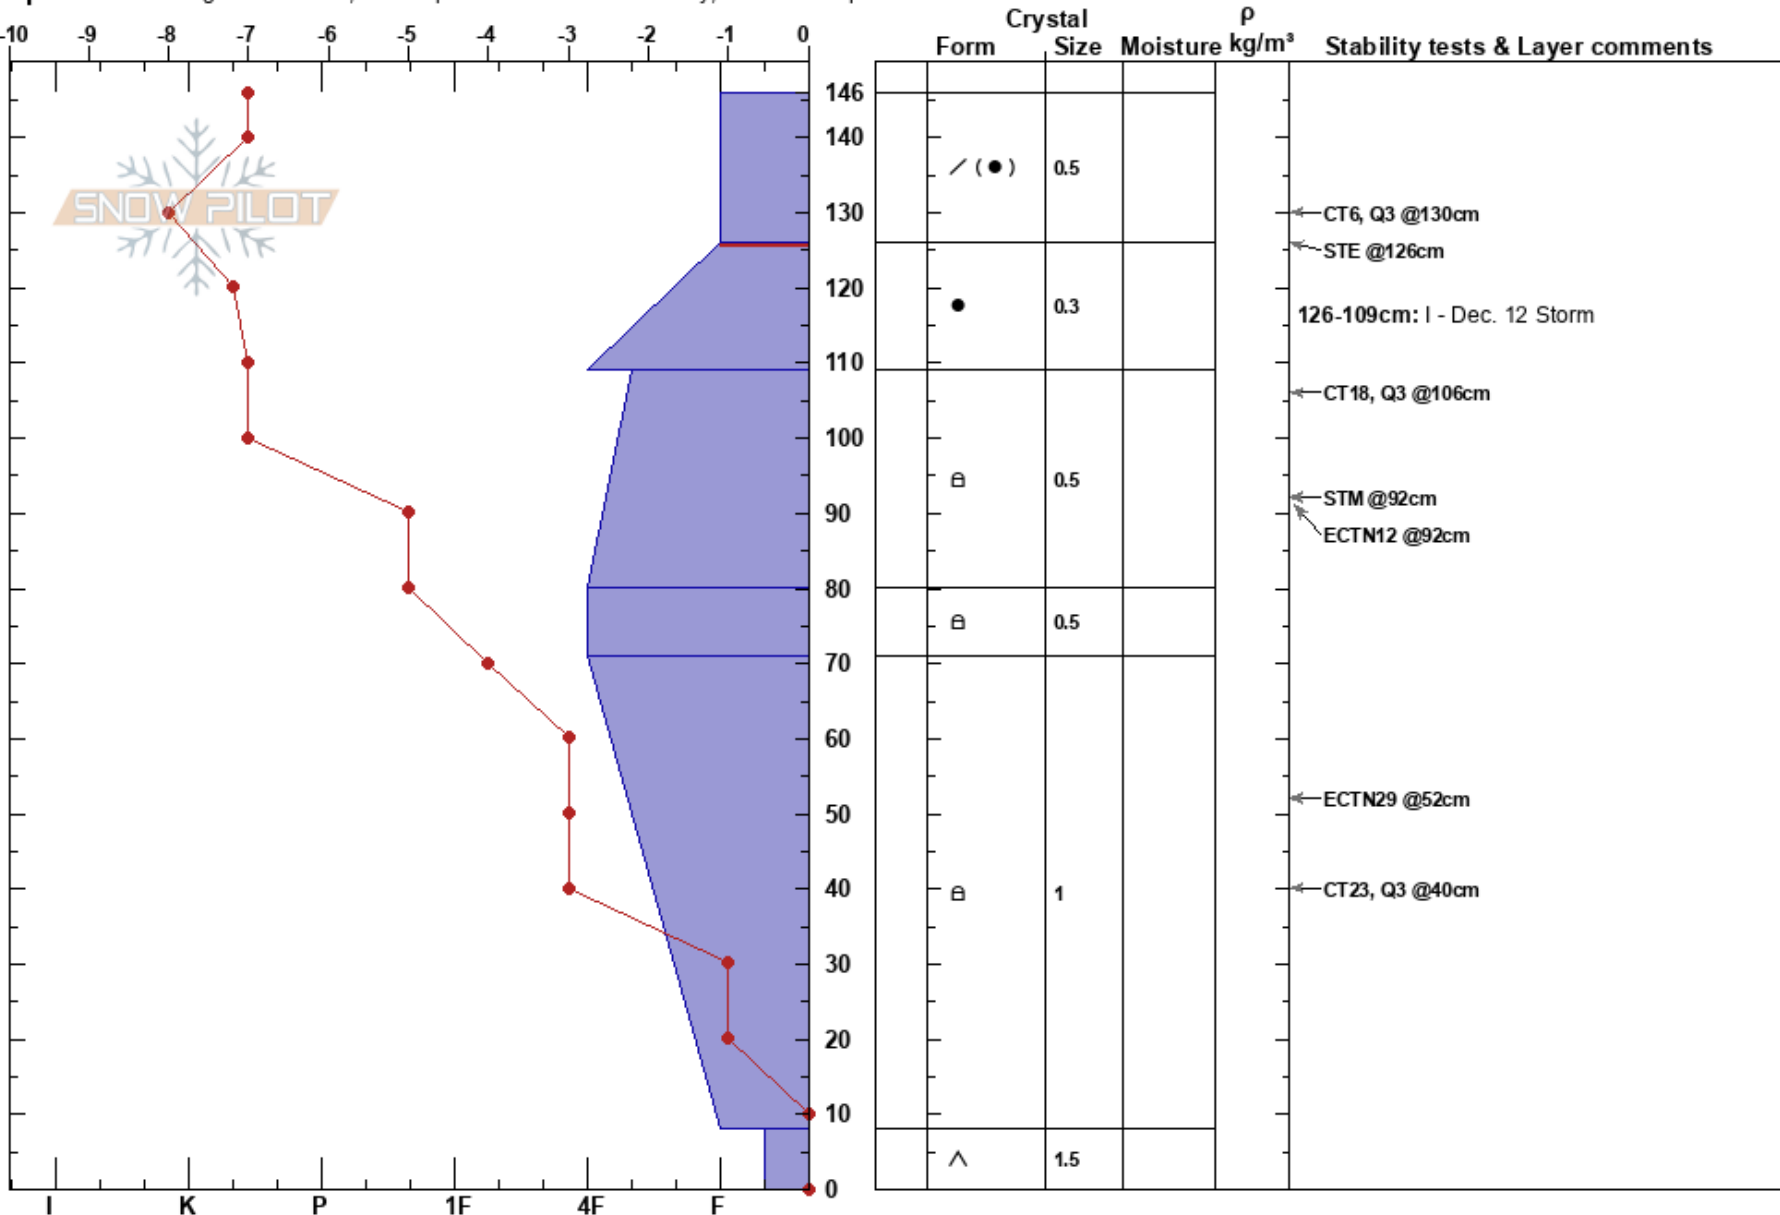

shot 12
Teton Range
WY
Elevation: 9125 ft
Aspect: 88°

Eric Worth
12/16/2018 - 11:45pm
Co-ord: 43.60247N, -110.85126W
Slope Angle: 37°
Wind Loading: no

Stability: Fair
Air Temperature: -3°C
Sky Cover: CLR
Precipitation: NO
Wind: SW Calm

HS:146
126-109cm: I - Dec. 12 Storm
126-109cm: Problematic layer

Specifics: Pit dug in a Ski Area; Pit is representative of backcountry; We skied slope

Notes: Eric Lynch and Eric Worth Observers.
Closed Area of ski resort