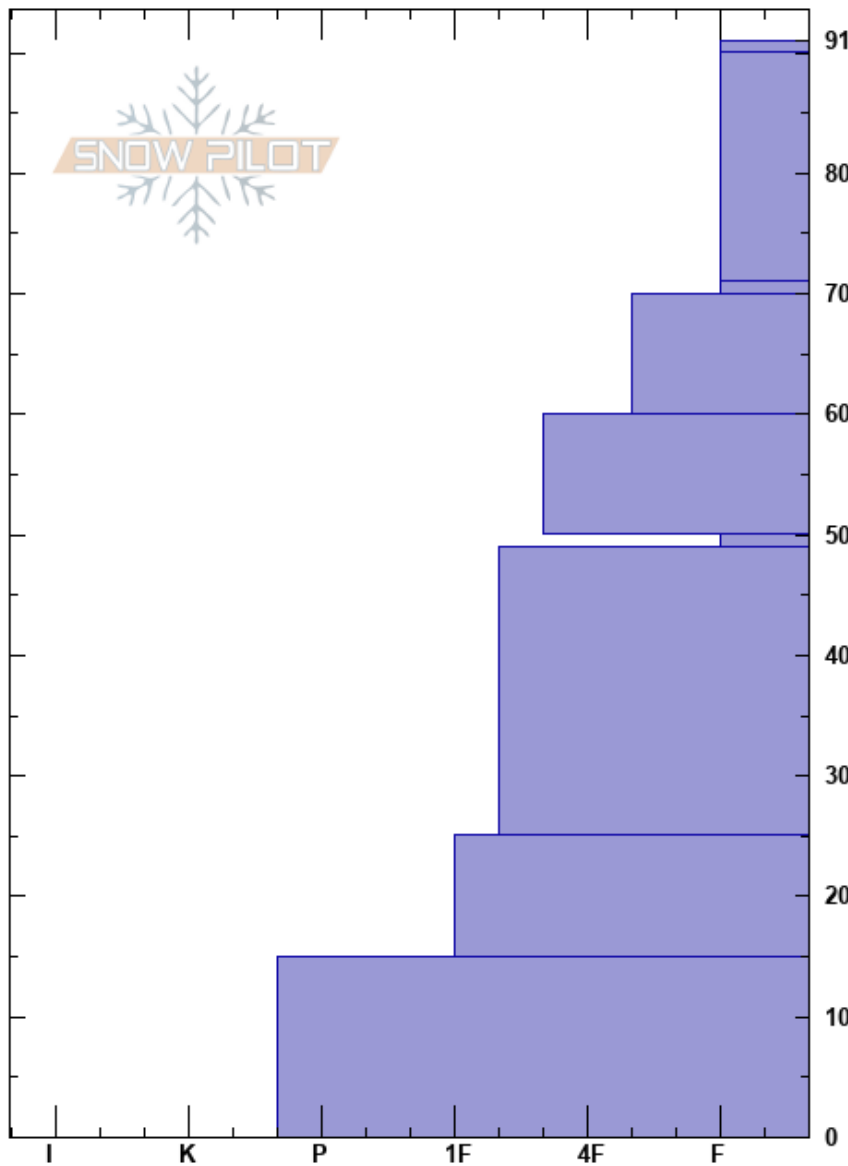

Carrot Basin  
 Madison Range-S  
 MT  
 Elevation: 9000 ft  
 Aspect: 35°  
 Specifics: Snowmobile tracks on slope

Andrew Schauer  
 12/14/2018 - 1:30pm  
 Co-ord: 44.94837N, -111.30439W  
 Slope Angle: 16°  
 Wind Loading: no

Stability: Good HS:91  
 Air Temperature: -6°C  
 Sky Cover: SCT  
 Precipitation: NO  
 Wind: Calm  
 Layer Notes:  
 71-70cm: Problematic layer

| Crystal Form | Crystal Size | Moisture | $\rho$ kg/m <sup>3</sup> | Stability tests & Layer comments  |
|--------------|--------------|----------|--------------------------|-----------------------------------|
| + (V)        |              |          |                          |                                   |
| /            |              |          |                          |                                   |
| V            | 6-8          |          |                          | ← CT12 @70cm Q2<br>← ECTN12 @70cm |
| V            | 4-6          |          |                          | ← CT17 @49cm Q3<br>← ECTN21 @49cm |
| ⊖            |              |          |                          |                                   |
| ⊖            |              |          |                          |                                   |
| ⊙⊙           |              |          |                          |                                   |