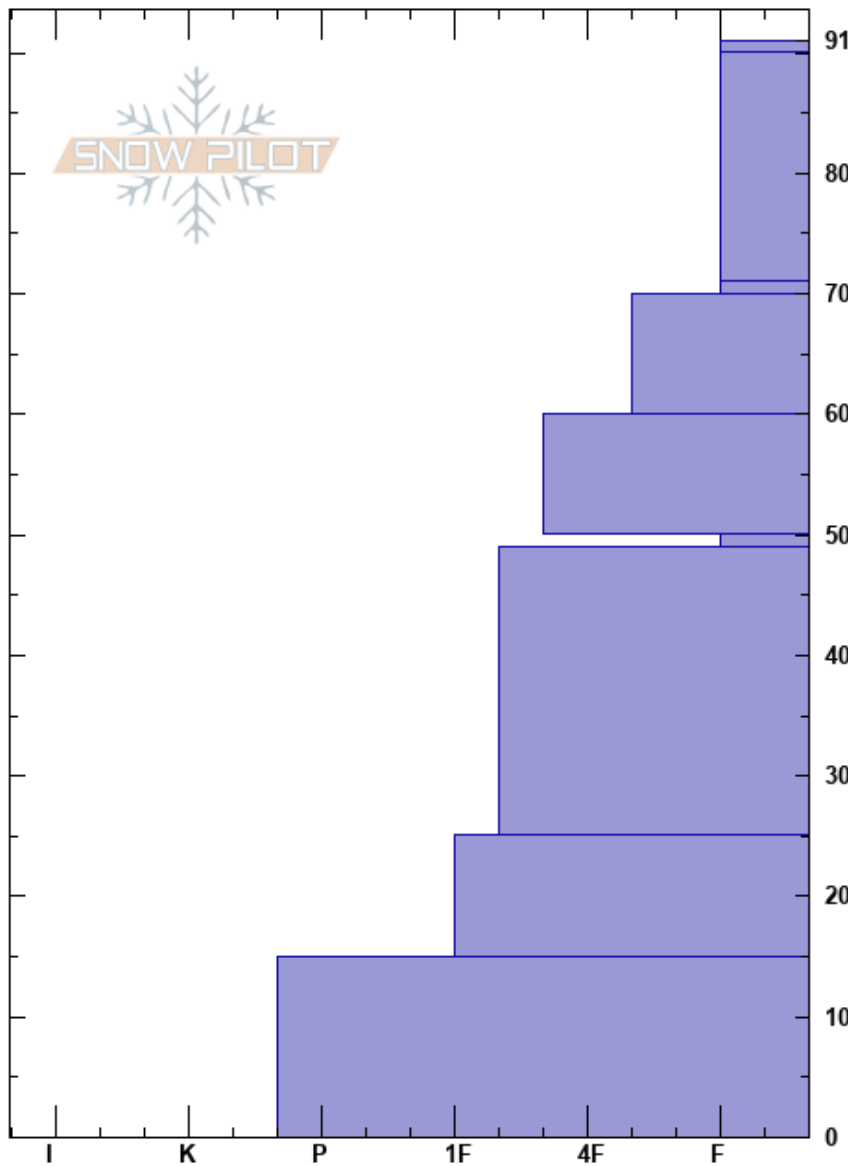

Carrot Basin  
 Madison Range-S  
 MT  
 Elevation: 9000 ft  
 Aspect: 35°  
 Specifics: Snowmobile tracks on slope

Andrew Schauer  
 12/14/2018 - 1:30pm  
 Co-ord: 44.94837N, -111.30439W  
 Slope Angle: 16°  
 Wind Loading: no

Stability: Good  
 Air Temperature: -6°C  
 Sky Cover: SCT  
 Precipitation: NO  
 Wind: Calm

HS:91  
 71-70cm: Problematic layer

Crystal Form	Crystal Size	Moisture	$\rho$ kg/m <sup>3</sup>	Stability tests & Layer comments
+ (V)				
/				
V	6-8			← CT12 @70cm Q2 ← ECTN12 @70cm
V	4-6			← CT17 @49cm Q3 ← ECTN21 @49cm
⊖				
⊖				
⊙⊙				