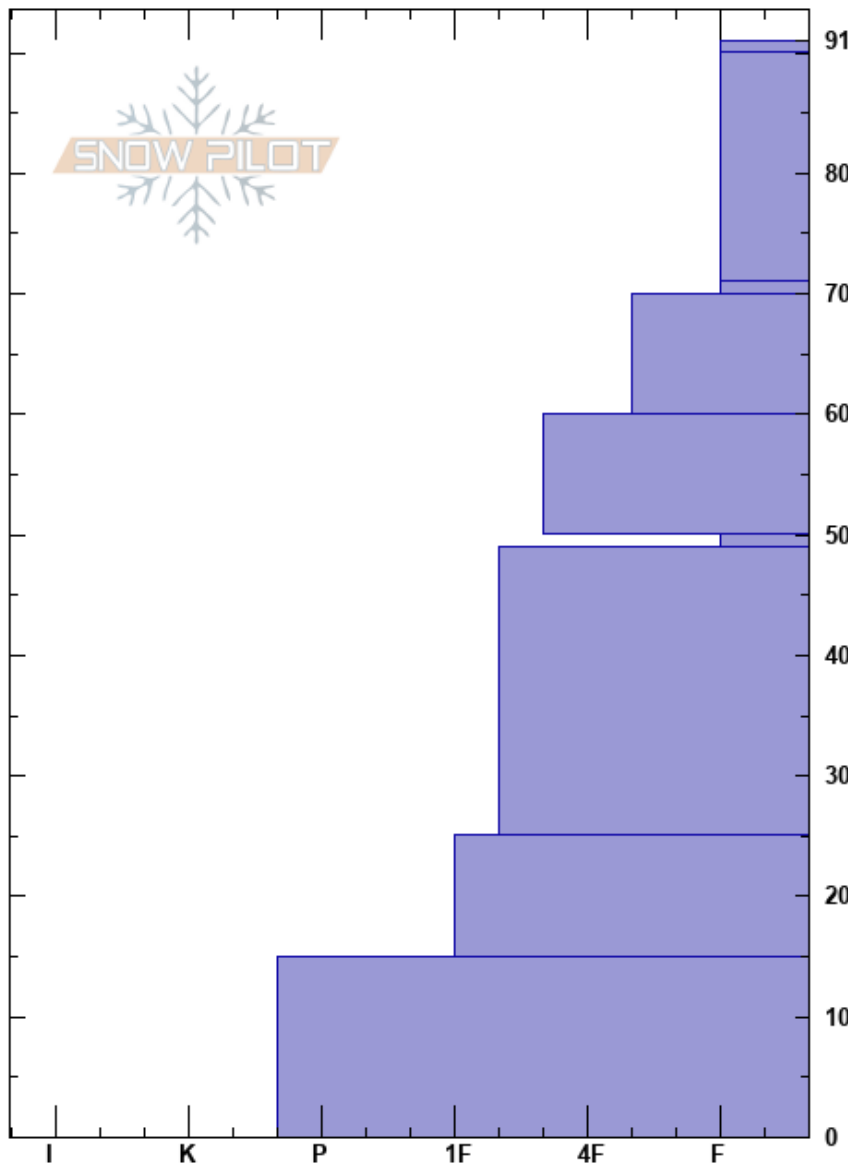

Carrot Basin  
 Madison Range-S  
 MT  
 Elevation: 9000 ft  
 Aspect: 35°  
 Specifics: Snowmobile tracks on slope

Andrew Schauer  
 12/14/2018 - 1:30pm  
 Co-ord: 44.94837N, -111.30439W  
 Slope Angle: 16°  
 Wind Loading: no

Stability: Good  
 Air Temperature: -6°C  
 Sky Cover: SCT  
 Precipitation: NO  
 Wind: Calm

HS:91  
 Layer Notes:  
 71-70cm: Problematic layer

Height (cm)	Crystal Form	Crystal Size	Moisture	$\rho$ kg/m <sup>3</sup>	Stability tests & Layer comments
91	+ (V)				
80	/				
70	V	6-8			← CT12 @70cm Q2 ← ECTN12 @70cm
60					
50	V	4-6			← CT17 @49cm Q3 ← ECTN21 @49cm
40	⊖				
30					
20	⊖				
10	⊙⊙				
0					