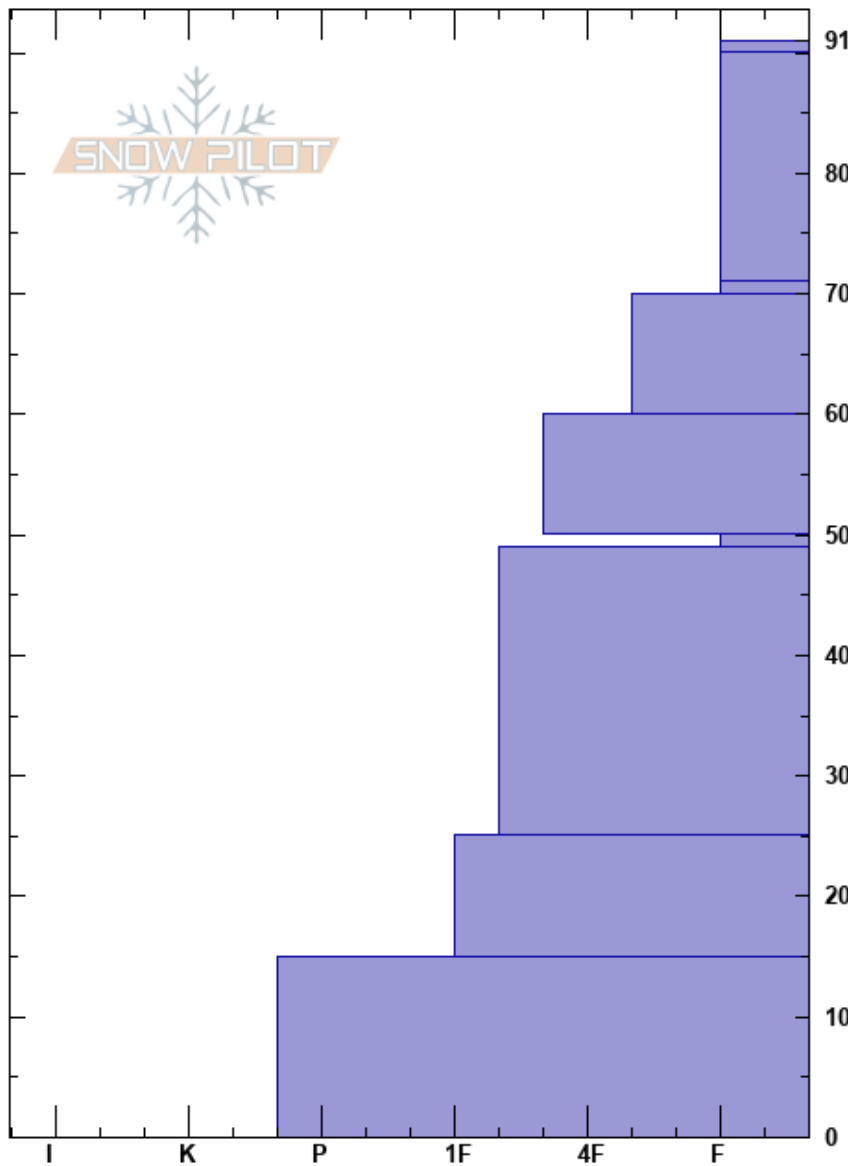

Carrot Basin
 Madison Range-S
 MT
 Elevation: 9000 ft
 Aspect: 35°
 Specifics: Snowmobile tracks on slope

Andrew Schauer
 12/14/2018 - 1:30pm
 Co-ord: 44.94837N, -111.30439W
 Slope Angle: 16°
 Wind Loading: no

Stability: Good
 Air Temperature: -6°C
 Sky Cover: SCT
 Precipitation: NO
 Wind: Calm

HS:91
 71-70cm: Problematic layer

Height (cm)	Crystal		Moisture	ρ kg/m ³	Stability tests & Layer comments
	Form	Size			
91	+ (V)				
80	/				
70	V	6-8			← CT12 @70cm Q2 ← ECTN12 @70cm
60					
50	V	4-6			← CT17 @49cm Q3 ← ECTN21 @49cm
40	⊖				
30					
20	⊖				
10	⊙⊙				
0					