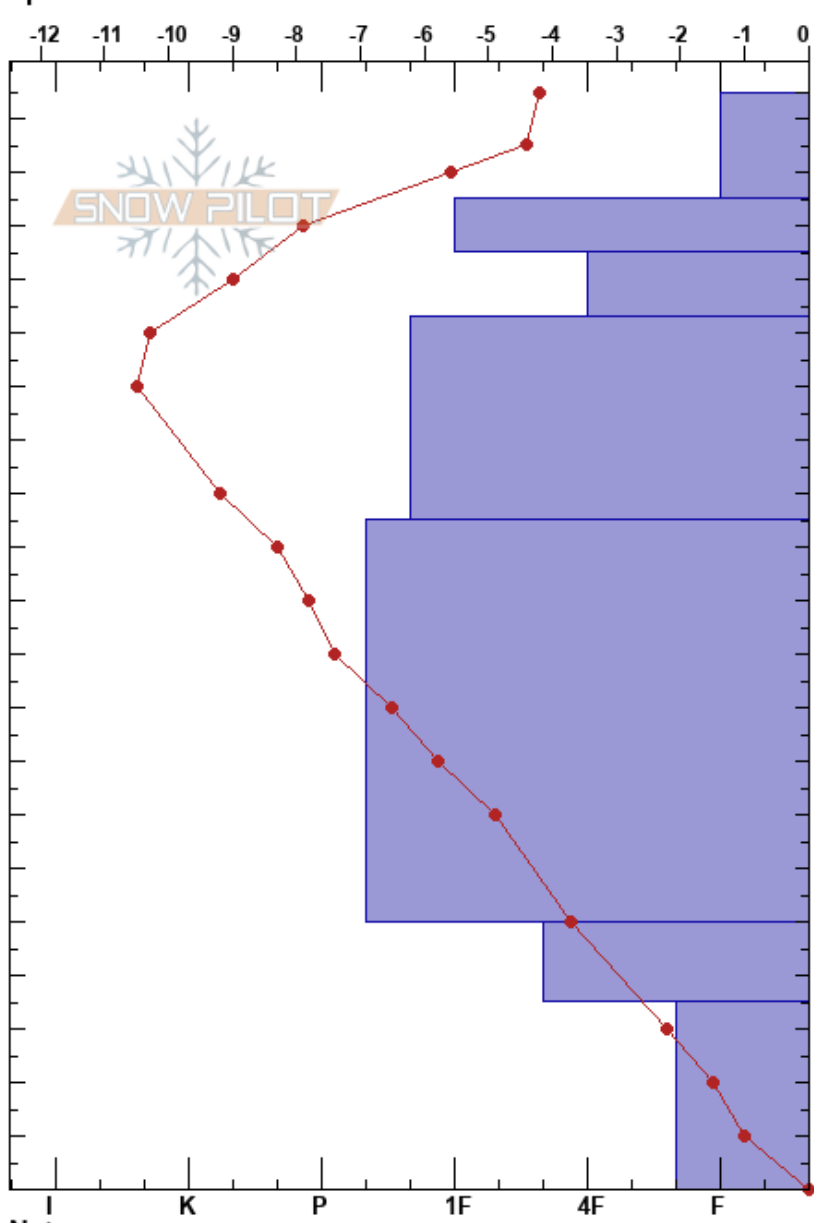

Shed 5 Starting Zone  
 Lewis Range  
 MT  
 Elevation: 6010 ft  
 Aspect: 130°  
 Specifics:

BNSF Avalanche Safety  
 01/09/2017 - 1:50pm  
 Co-ord: 48.25674N, -113.48118W  
 Slope Angle: 28°  
 Wind Loading: yes

Stability: **HS:205**  
 Air Temperature: -4°C PF:50 35-0cm: Problematic layer  
 Sky Cover: OVC  
 Precipitation: S1  
 Wind: W Light Breeze

Form	Crystal		$\rho$ kg/m <sup>3</sup>	Stability tests & Layer comments
	Size	Moisture		
+	1	D		
⊖	0.5	D		← ECTN8 @185cm ← CT2, Q3 @185cm storm snow
□	0.3	D		← ECTN23 @175cm ← CT5, Q3 @175cm
□	0.1	D		← CT17, Q3 @163cm
⊖	0.1	D		
□	1	D		
^	2	D		