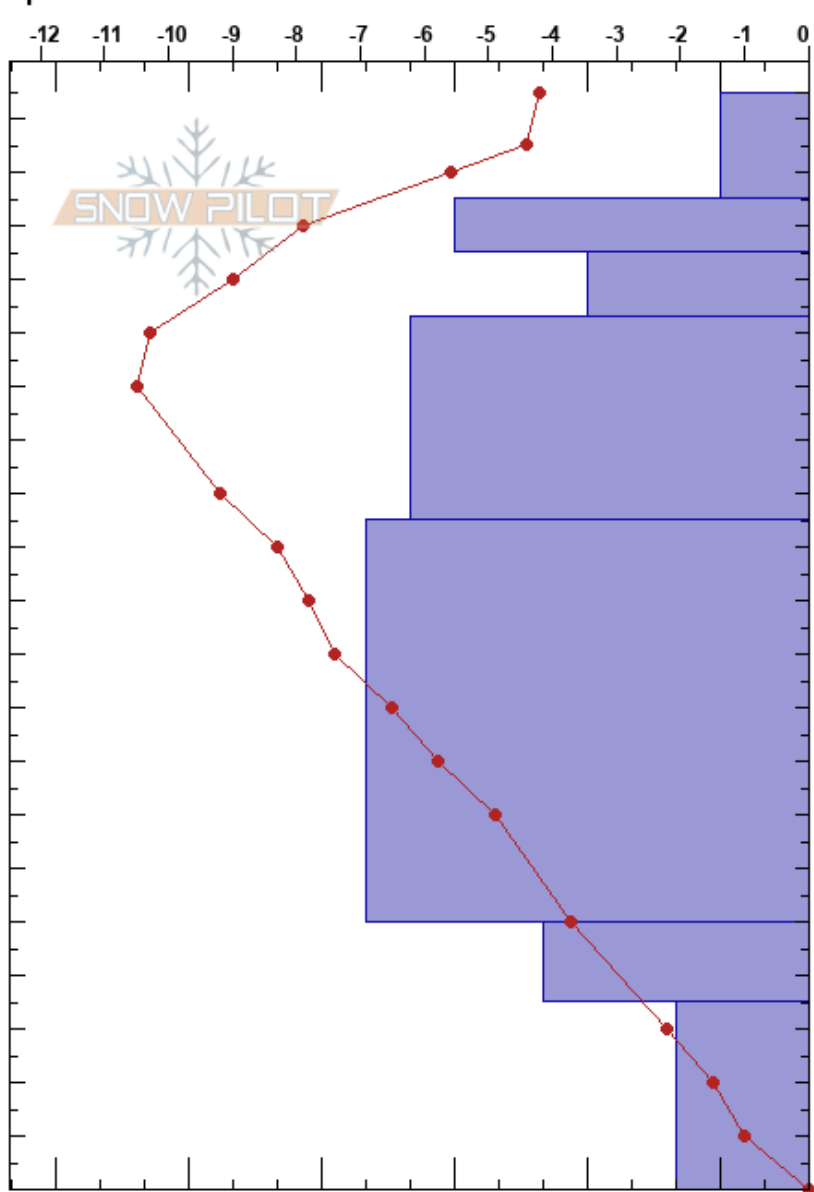

Shed 5 Starting Zone  
 Lewis Range  
 MT  
 Elevation: 6010 ft  
 Aspect: 130°  
 Specifics:

BNSF Avalanche Safety  
 01/09/2017 - 1:50pm  
 Co-ord: 48.25674N, -113.48118W  
 Slope Angle: 28°  
 Wind Loading: yes

Stability: **HS:205**  
 Air Temperature: -4°C  
 Sky Cover: OVC  
 Precipitation: S1  
 Wind: W Light Breeze

HS:205  
 PF:50 35-0cm: Problematic layer

Form	Crystal		Moisture	$\rho$ kg/m <sup>3</sup>	Stability tests & Layer comments
	Size				
+	1		D		
⊖	0.5		D		← ECTN8 @185cm
□	0.3		D		← CT2, Q3 @185cm storm snow
					← ECTN23 @175cm
					← CT5, Q3 @175cm
□	0.1		D		← CT17, Q3 @163cm
⊖	0.1		D		
□	1		D		
^	2		D		