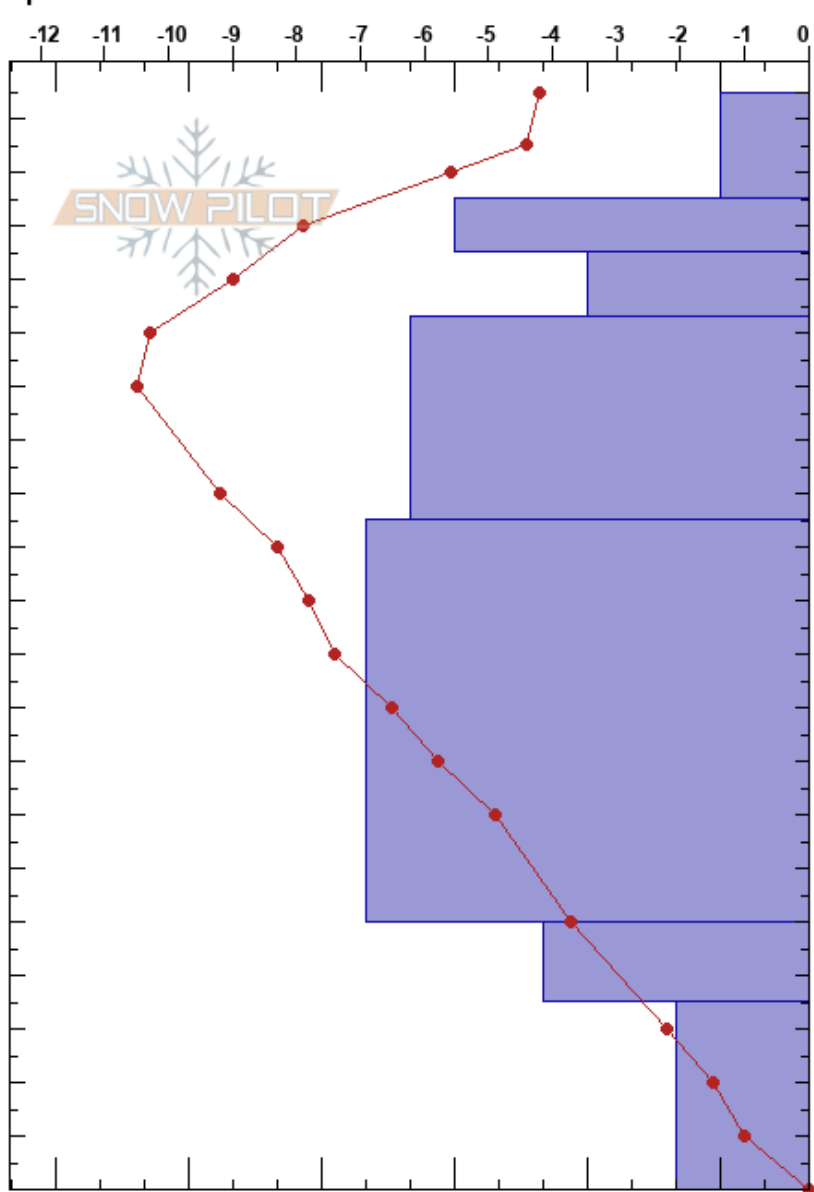

Shed 5 Starting Zone
 Lewis Range
 MT
 Elevation: 6010 ft
 Aspect: 130°
 Specifics:

BNSF Avalanche Safety
 01/09/2017 - 1:50pm
 Co-ord: 48.25674N, -113.48118W
 Slope Angle: 28°
 Wind Loading: yes

Stability: **HS:205**
 Air Temperature: -4°C
 Sky Cover: OVC
 Precipitation: S1
 Wind: W Light Breeze

Layer Notes:
 PF:50 35-0cm: Problematic layer

Form	Crystal		ρ kg/m ³	Stability tests & Layer comments
	Size	Moisture		
+	1	D		
⊖	0.5	D		← ECTN8 @185cm ← CT2, Q3 @185cm storm snow
□	0.3	D		← ECTN23 @175cm ← CT5, Q3 @175cm
□	0.1	D		← CT17, Q3 @163cm
⊖	0.1	D		
□	1	D		
^	2	D		