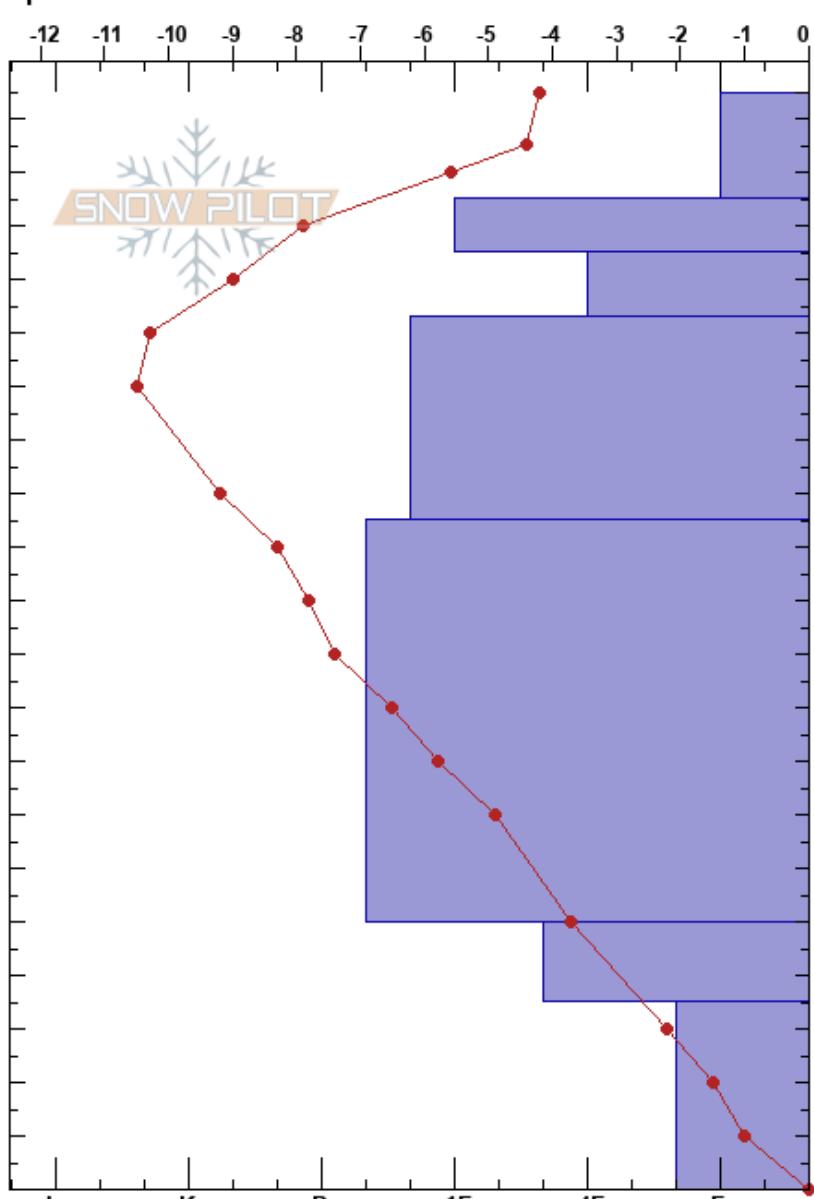

Shed 5 Starting Zone
 Lewis Range
 MT
 Elevation: 6010 ft
 Aspect: 130°
 Specifics:

BNSF Avalanche Safety
 01/09/2017 - 1:50pm
 Co-ord: 48.25674N, -113.48118W
 Slope Angle: 28°
 Wind Loading: yes

Stability: **HS:205**
 Air Temperature: -4°C
 Sky Cover: OVC
 Precipitation: S1
 Wind: W Light Breeze
PF:50 35-0cm: Problematic layer

Form	Crystal		Moisture	ρ kg/m ³	Stability tests & Layer comments
	Size				
+	1		D		
⊖	0.5		D		← ECTN8 @185cm
□	0.3		D		← CT2, Q3 @185cm storm snow
					← ECTN23 @175cm
					← CT5, Q3 @175cm
					← CT17, Q3 @163cm
□	0.1		D		
⊖	0.1		D		
□	1		D		
^	2		D		