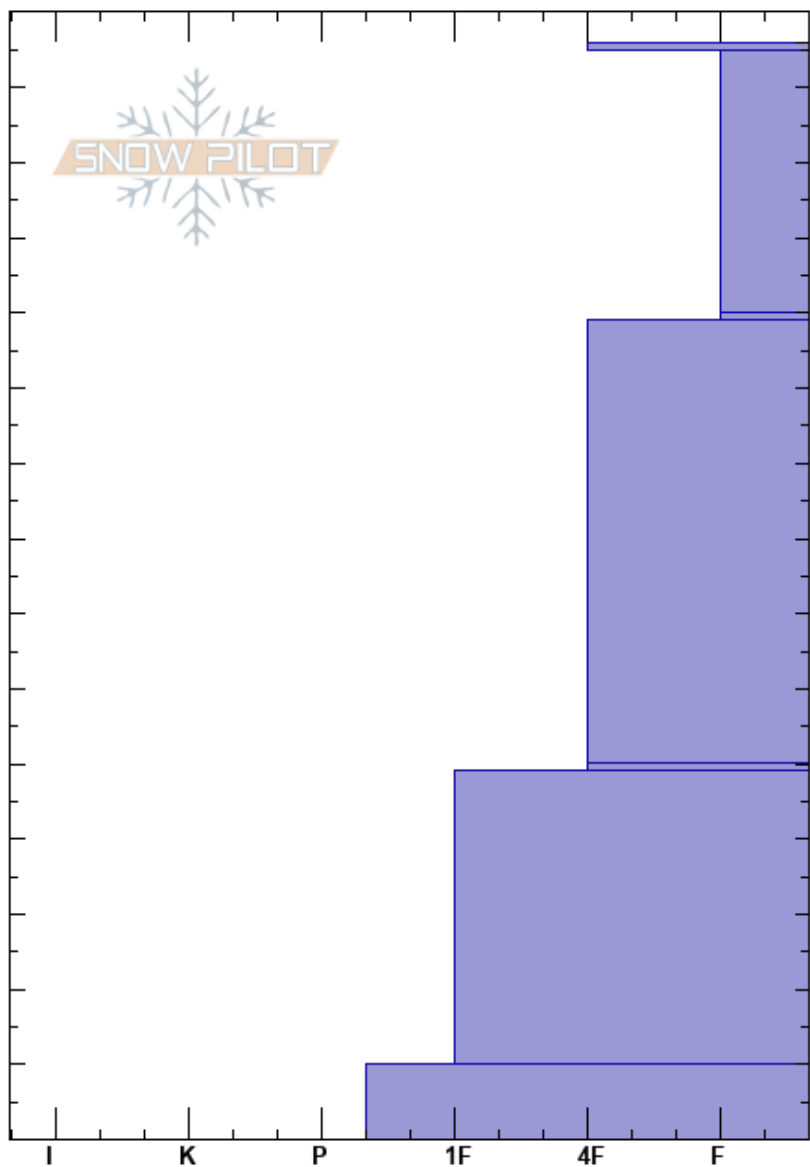

Surprise Meadow  
 Teton Range  
 WY  
 Elevation: 9500 ft  
 Aspect: NE  
 Specifics:

Lisa Van Sciver  
 12/15/2018 - 1:30pm  
 Co-ord: 43.72777N, -110.77328W  
 Slope Angle: 30°  
 Wind Loading: previous

Stability:  
 Air Temperature: 0°C  
 Sky Cover: OVC  
 Precipitation: NO  
 Wind: S Light Breeze

HS:146  
 Layer Notes:  
 110-109cm: thin layer  
 110-109cm: Problematic layer  
 50-49cm: thin layer and unreactive  
 10-0cm: hardness varied above ground

Crystal Form	Crystal Size	Moisture	$\rho$ kg/m <sup>3</sup>	Stability tests & Layer comments
V	1-3			CT7, SP @110cm ECTN16 @110cm 110-109cm: thin layer
⊖	0.5-1			
V	2-4			50-49cm: thin layer and unreactive
	0.5-1			
	0.3-0.5	M		10-0cm: hardness varied above ground