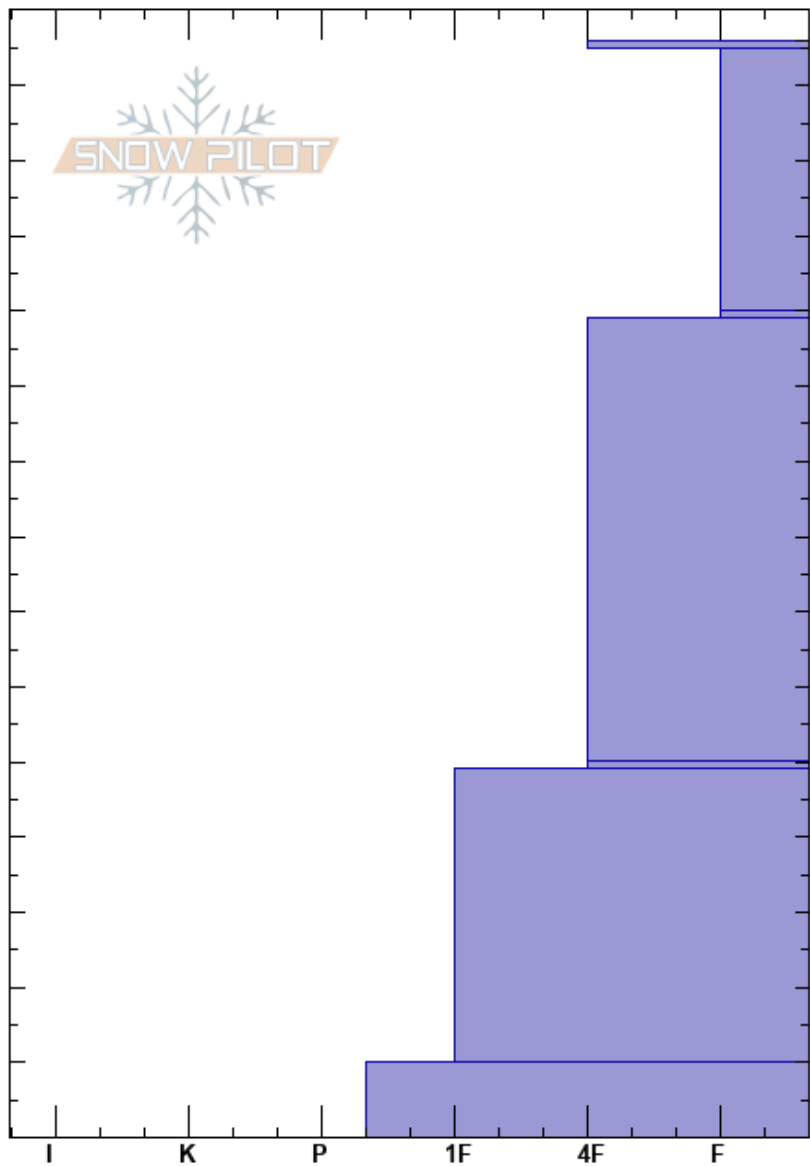

Surprise Meadow
 Teton Range
 WY
 Elevation: 9500 ft
 Aspect: NE
 Specifics:

Lisa Van Sciver
 12/15/2018 - 1:30pm
 Co-ord: 43.72777N, -110.77328W
 Slope Angle: 30°
 Wind Loading: previous

Stability:
 Air Temperature: 0°C
 Sky Cover: OVC
 Precipitation: NO
 Wind: S Light Breeze

HS:146
 Layer Notes:
 110-109cm: thin layer
 110-109cm: Problematic layer
 50-49cm: thin layer and unreactive
 10-0cm: hardness varied above ground

Crystal Form	Crystal Size	Moisture	ρ kg/m³	Stability tests & Layer comments
V	1-3			CT7, SP @110cm ECTN16 @110cm 110-109cm: thin layer
⊖	0.5-1			
V	2-4			50-49cm: thin layer and unreactive
	0.5-1			
	0.3-0.5	M		10-0cm: hardness varied above ground