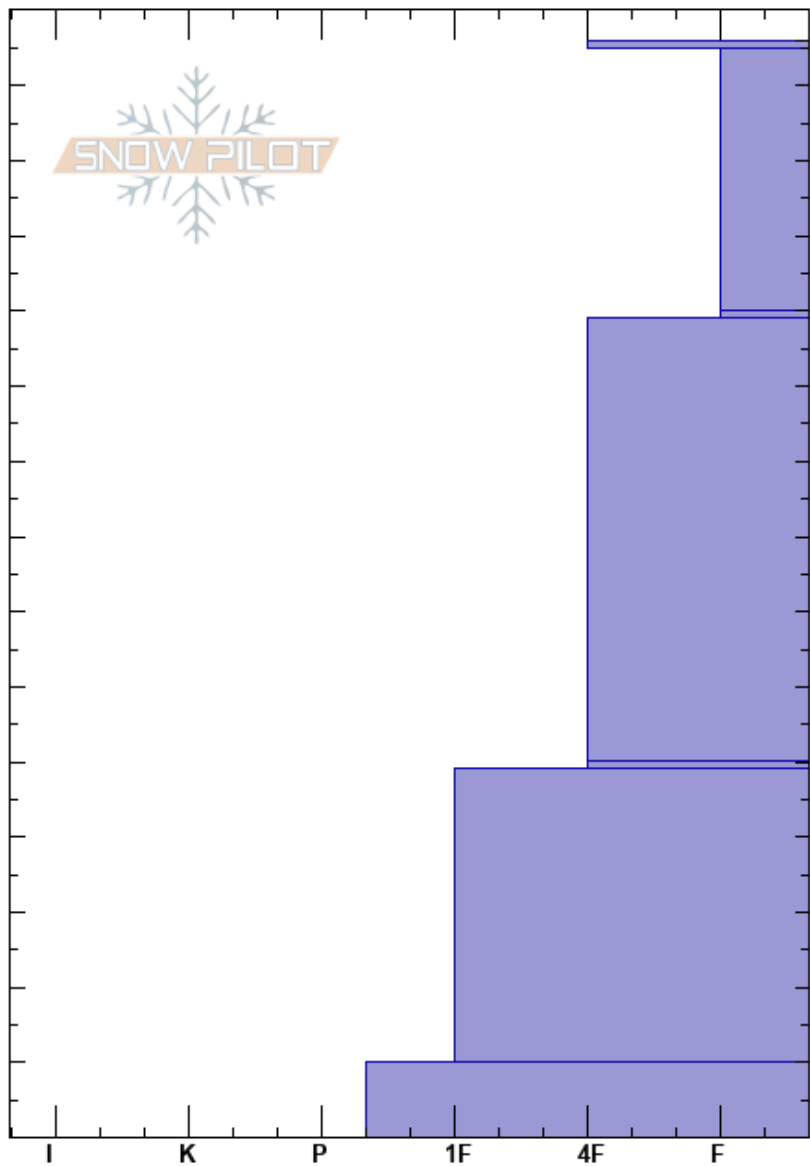

Surprise Meadow  
 Teton Range  
 WY  
 Elevation: 9500 ft  
 Aspect: NE  
 Specifics:

Lisa Van Sciver  
 12/15/2018 - 1:30pm  
 Co-ord: 43.72777N, -110.77328W  
 Slope Angle: 30°  
 Wind Loading: previous

Stability:  
 Air Temperature: 0°C  
 Sky Cover: OVC  
 Precipitation: NO  
 Wind: S Light Breeze

HS:146  
 Layer Notes:  
 110-109cm: thin layer  
 110-109cm: Problematic layer  
 50-49cm: thin layer and unreactive  
 10-0cm: hardness varied above ground

Crystal Form	Crystal Size	Moisture	$\rho$ kg/m <sup>3</sup>	Stability tests & Layer comments
V	1-3			CT7, SP @110cm ECTN16 @110cm 110-109cm: thin layer
⊖	0.5-1			
V	2-4			50-49cm: thin layer and unreactive
	0.5-1			
	0.3-0.5	M		10-0cm: hardness varied above ground