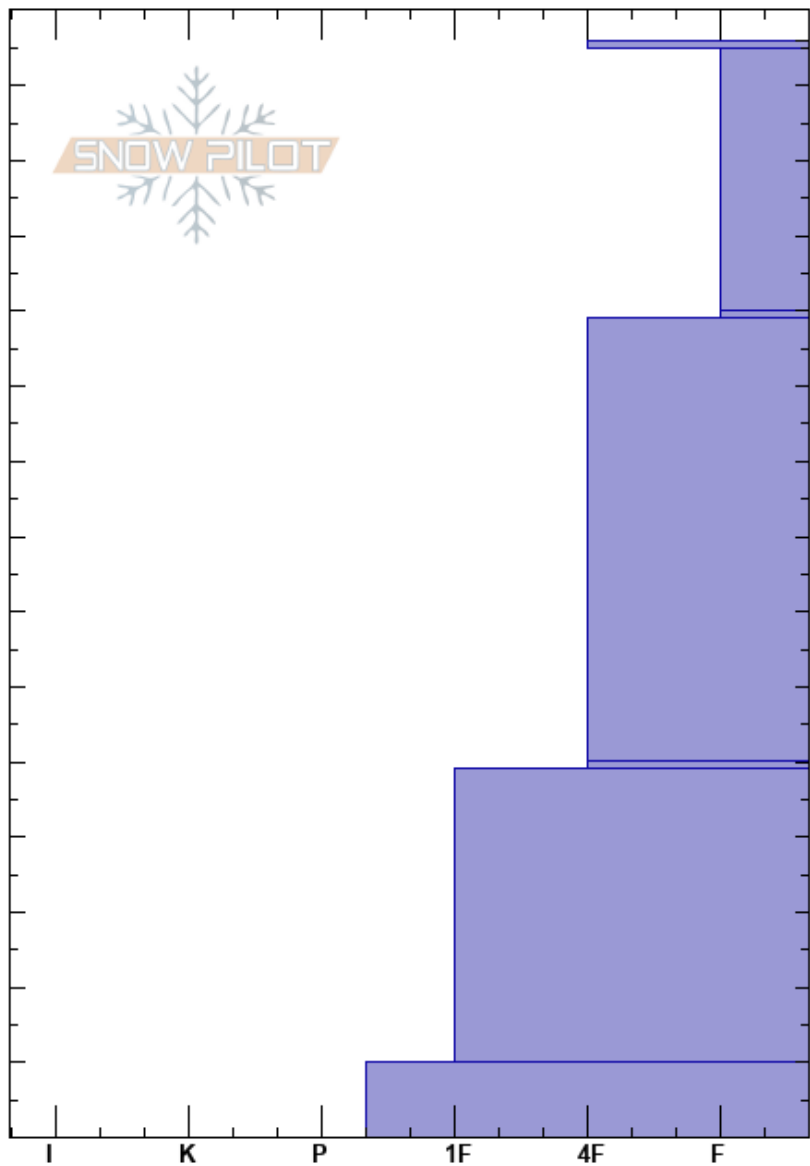

Surprise Meadow
 Teton Range
 WY
 Elevation: 9500 ft
 Aspect: NE
 Specifics:

Lisa Van Sciver
 12/15/2018 - 1:30pm
 Co-ord: 43.72777N, -110.77328W
 Slope Angle: 30°
 Wind Loading: previous

Stability:
 Air Temperature: 0°C
 Sky Cover: OVC
 Precipitation: NO
 Wind: S Light Breeze

HS:146
 Layer Notes:
 110-109cm: thin layer
 110-109cm: Problematic layer
 50-49cm: thin layer and unreactive
 10-0cm: hardness varied above ground

Crystal Form	Crystal Size	Moisture	ρ kg/m ³	Stability tests & Layer comments
V	1-3			CT7, SP @110cm ECTN16 @110cm 110-109cm: thin layer
⊖	0.5-1			
V	2-4			50-49cm: thin layer and unreactive
	0.5-1			
	0.3-0.5	M		10-0cm: hardness varied above ground