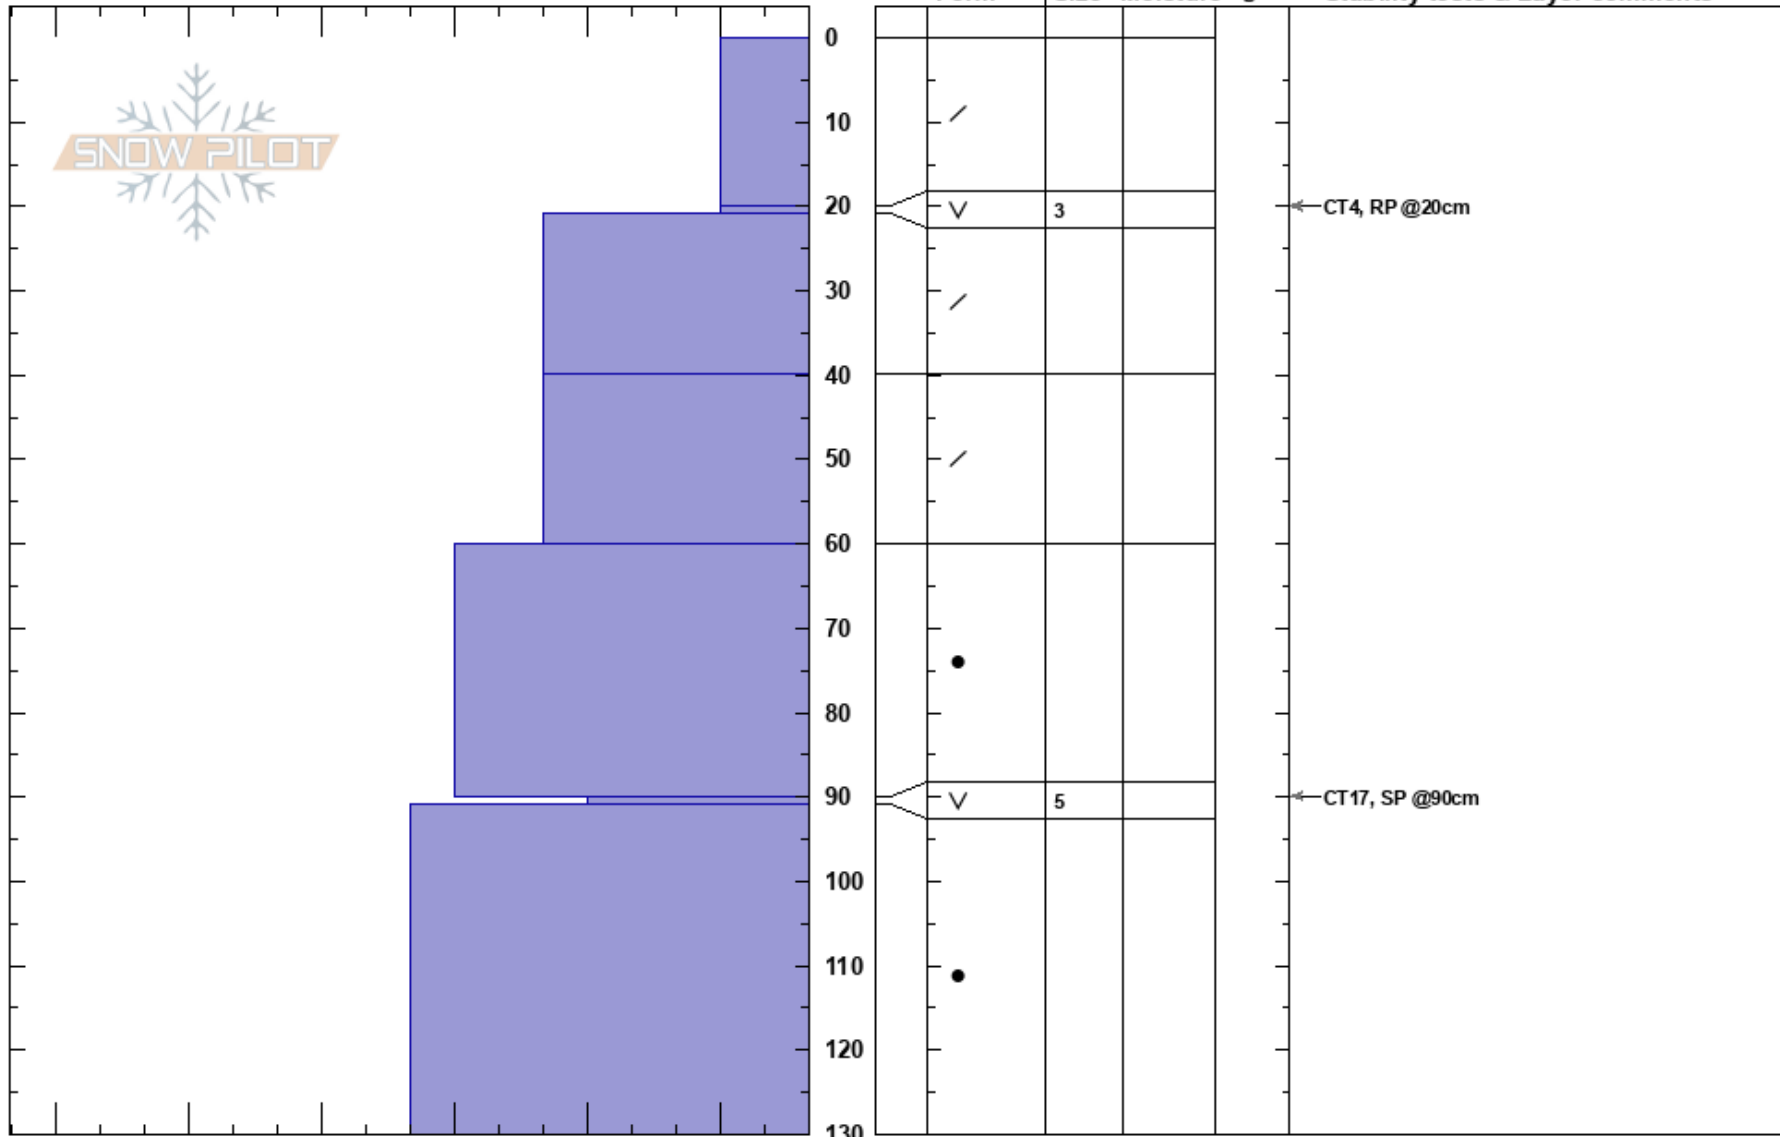

Cat Land Profiles
 Skeena
 BC
 Elevation: 4500 ft
 Aspect: 15°
 Specifics:

R Merrill
 09/01/2017 - 14:00
 Co-ord:
 Slope Angle: 24°
 Wind Loading:

Stability:
 Air Temperature: -14°C
 Sky Cover:
 Precipitation: NO
 Wind: Calm

PS: 50
 Layer Notes:
 90-91cm: Problematic layer

Notes: