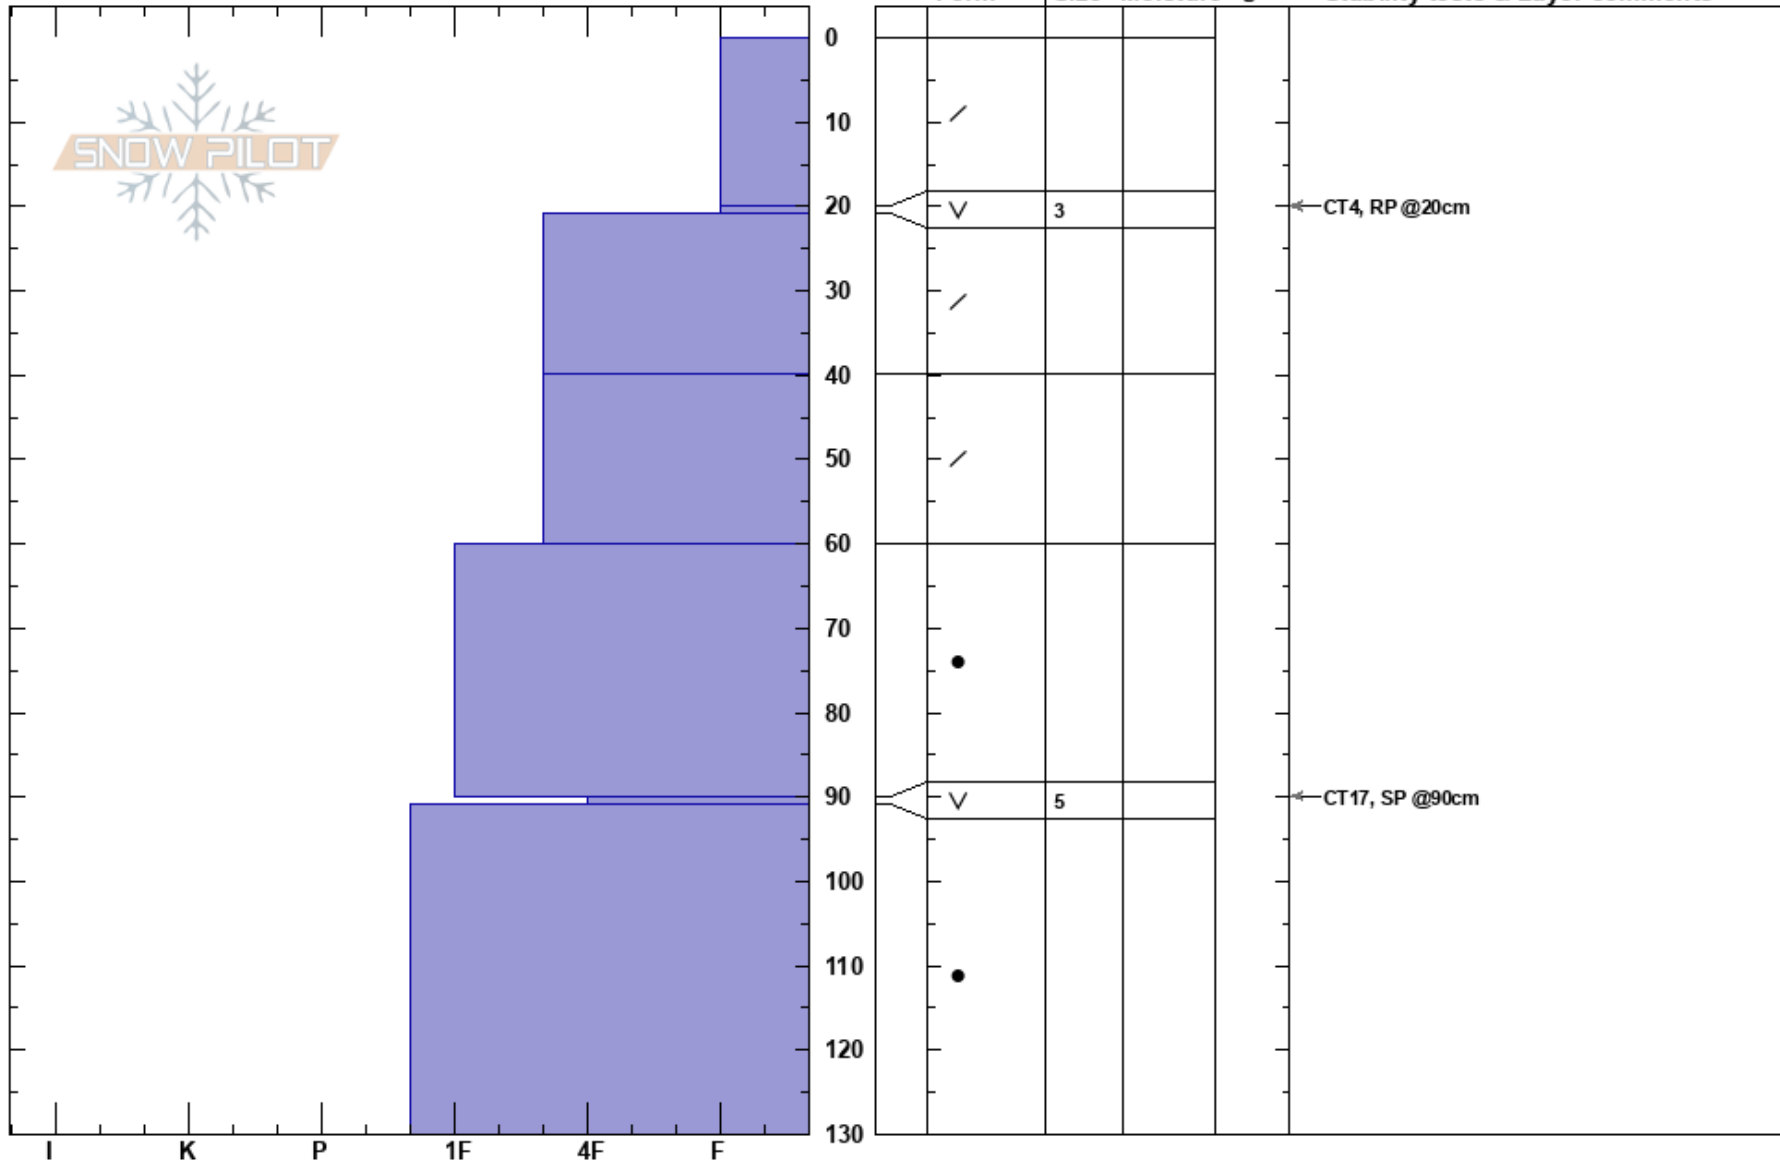

Cat Land Profiles
 Skeena
 BC
 Elevation: 4500 ft
 Aspect: 15°
 Specifics:

R Merrill
 09/01/2017 - 14:00
 Co-ord:
 Slope Angle: 24°
 Wind Loading:

Stability:
 Air Temperature: -14°C
 Sky Cover:
 Precipitation: NO
 Wind: Calm

PS: 50
 Layer Notes:
 90-91cm: Problematic layer

Notes: