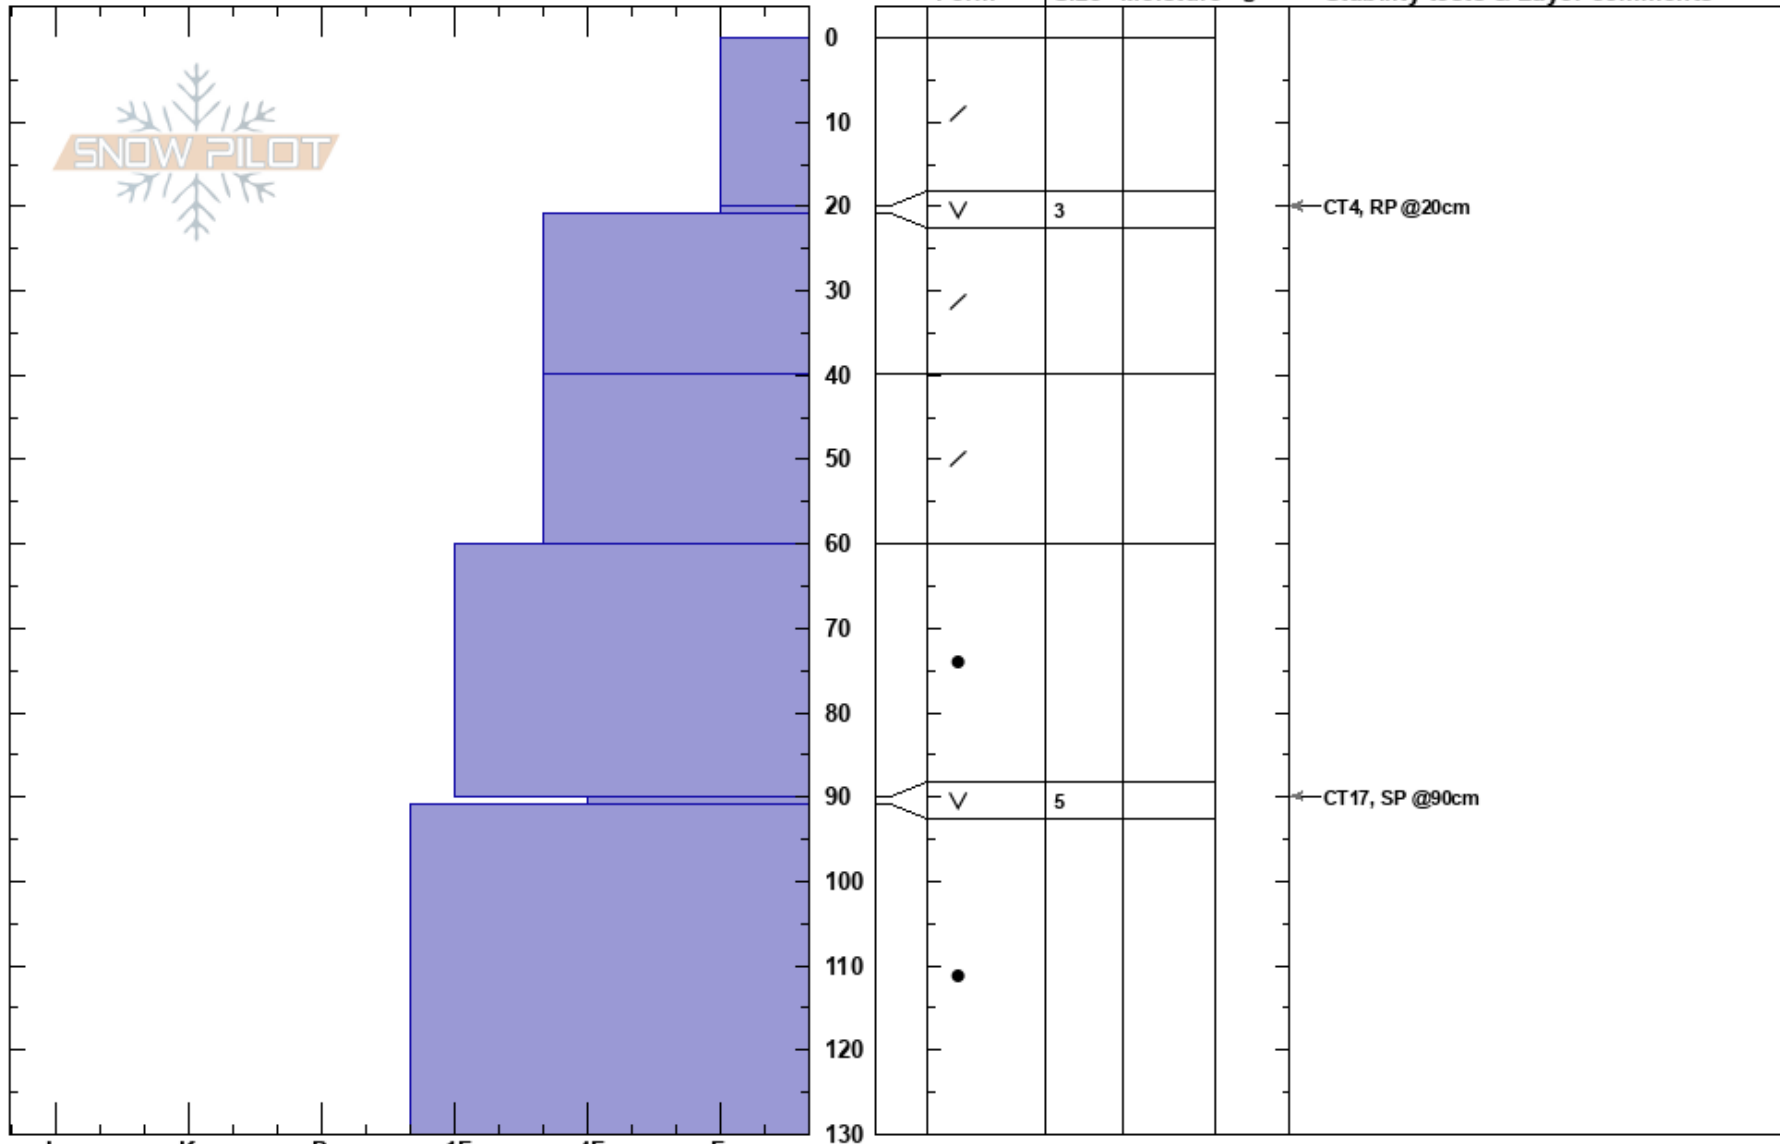

Cat Land Profiles
 Skeena
 BC
 Elevation: 4500 ft
 Aspect: 15°
 Specifics:

R Merrill
 09/01/2017 - 14:00
 Co-ord:
 Slope Angle: 24°
 Wind Loading:

Stability:
 Air Temperature: -14°C
 Sky Cover:
 Precipitation: NO
 Wind: Calm

PS: 50
 Layer Notes:
 90-91cm: Problematic layer

Notes: