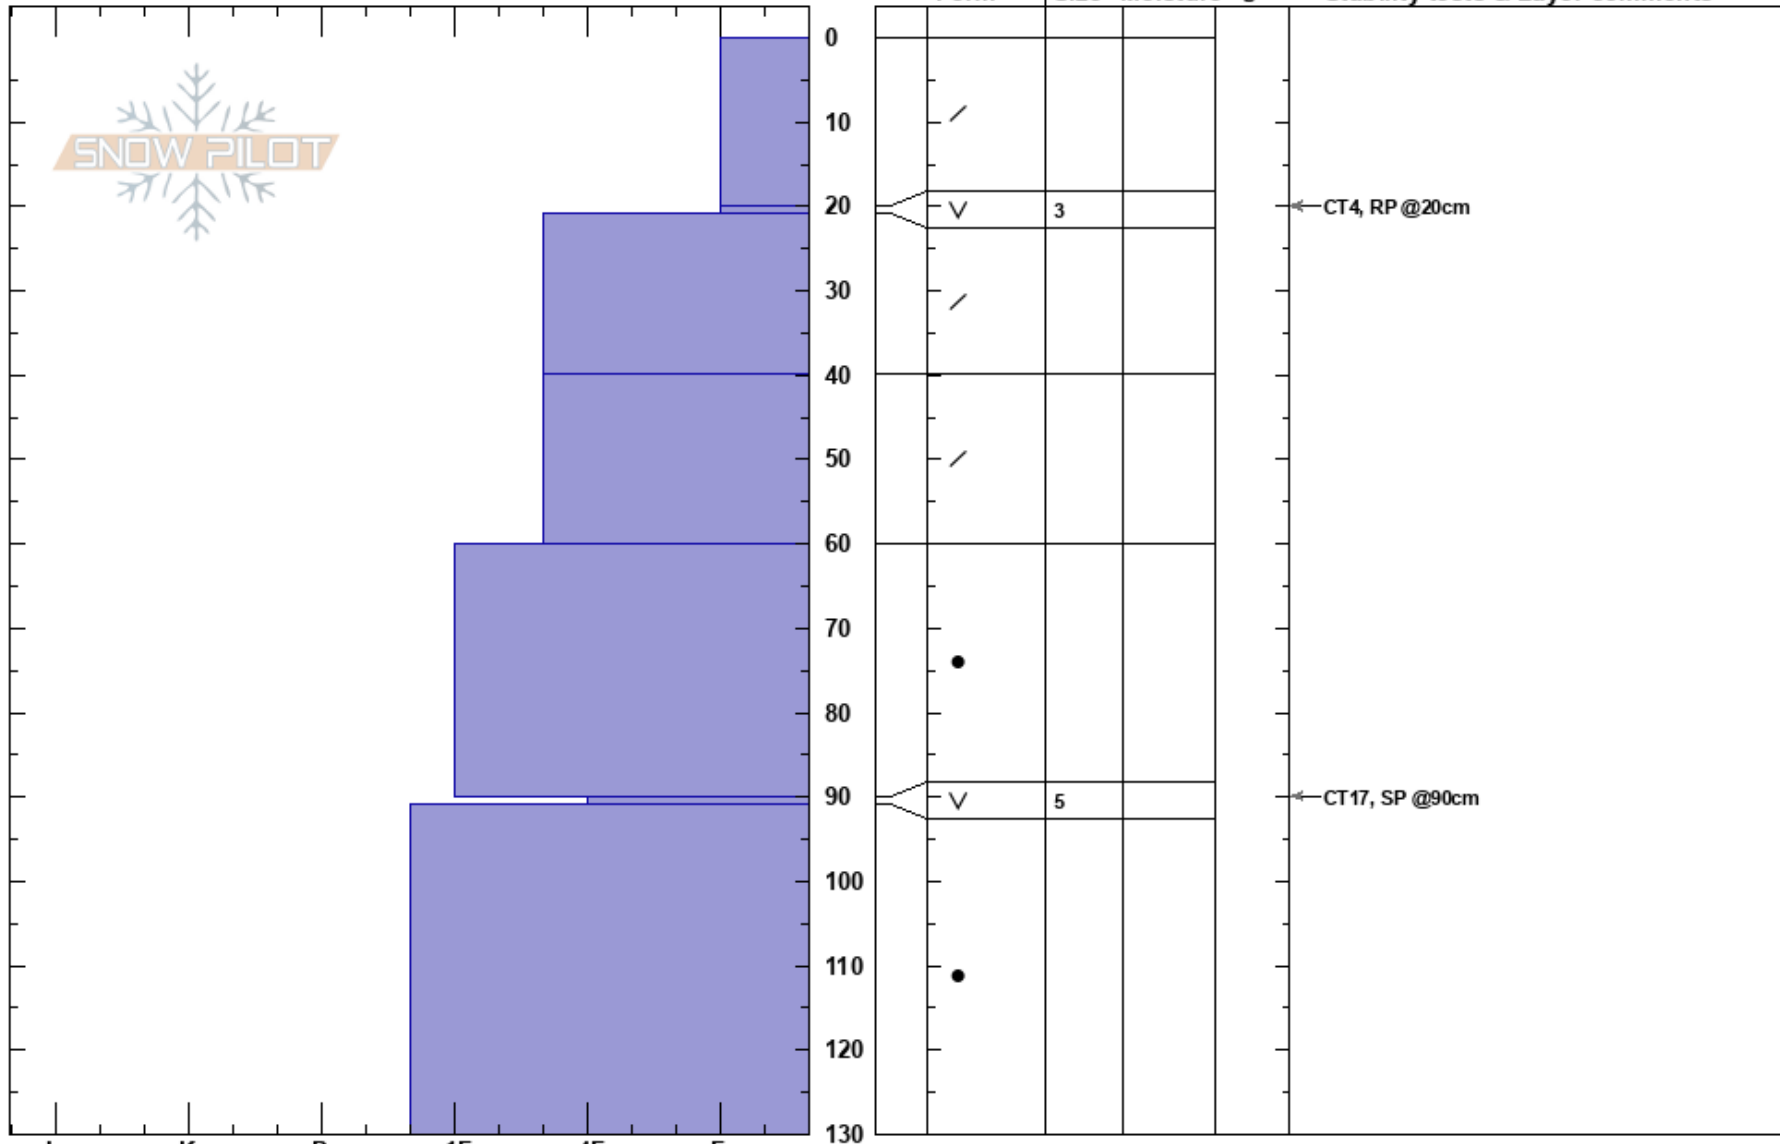

Cat Land Profiles  
 Skeena  
 BC  
 Elevation: 4500 ft  
 Aspect: 15°  
 Specifics:

R Merrill  
 09/01/2017 - 14:00  
 Co-ord:  
 Slope Angle: 24°  
 Wind Loading:

Stability:  
 Air Temperature: -14°C  
 Sky Cover:  
 Precipitation: NO  
 Wind: Calm

PS: 50  
 Layer Notes:  
 90-91cm: Problematic layer

Notes: