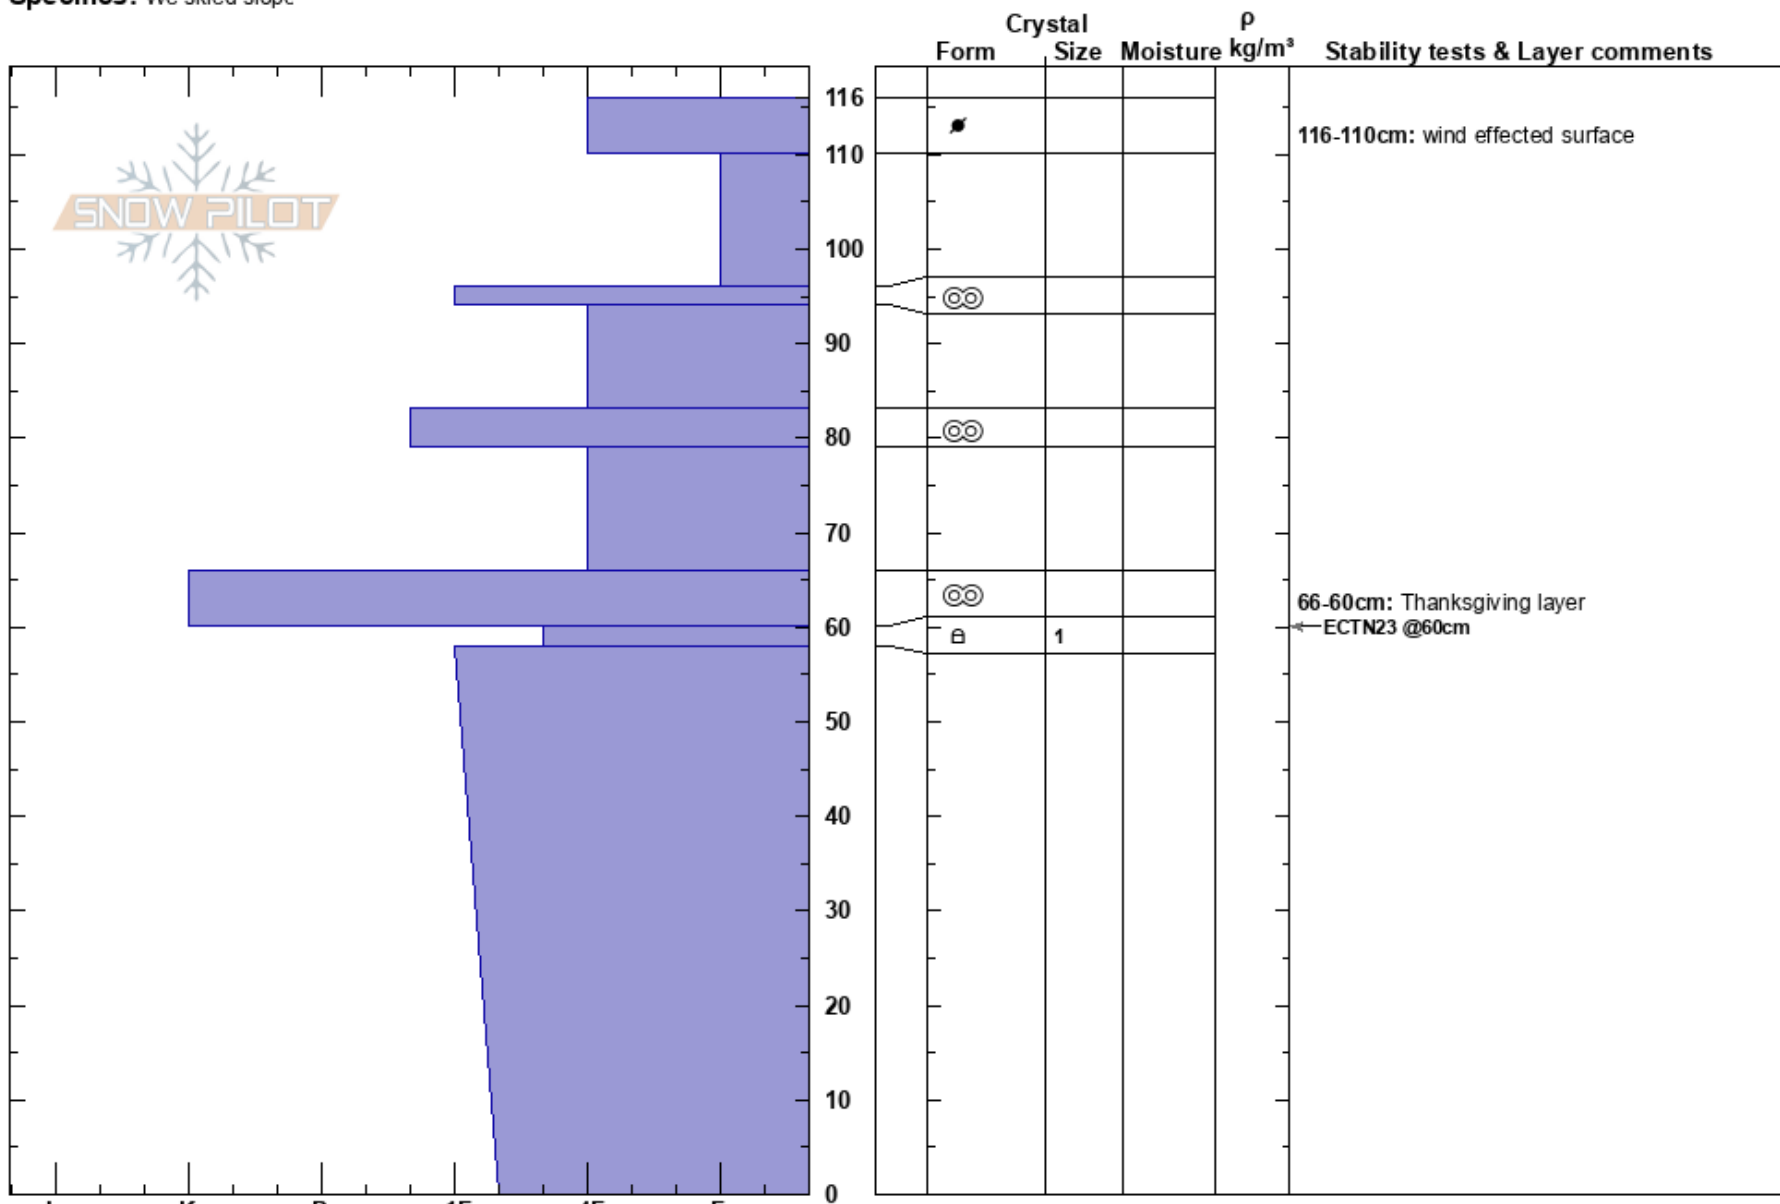

east 9595
 Beartooths
 MT
 Elevation: 9250 ft
 Aspect: 113°
 Specifics: We skied slope

Beau Fredlund
 12/15/2018 - 1:30pm
 Co-ord: 45.02021N, -110.00882E
 Slope Angle: 28°
 Wind Loading: previous

Stability:
 Air Temperature: -2°C
 Sky Cover: BKN
 Precipitation: NO
 Wind:

HS:116
 Layer Notes:
 116-110cm: wind effected surface
 66-60cm: Thanksgiving layer
 60-58cm: Problematic layer

Notes: Winds this morning were gusting into the 50mph range, from the SW (at the Lulu Pass wx station), and affected many exposed slopes, even in the lower elevations.