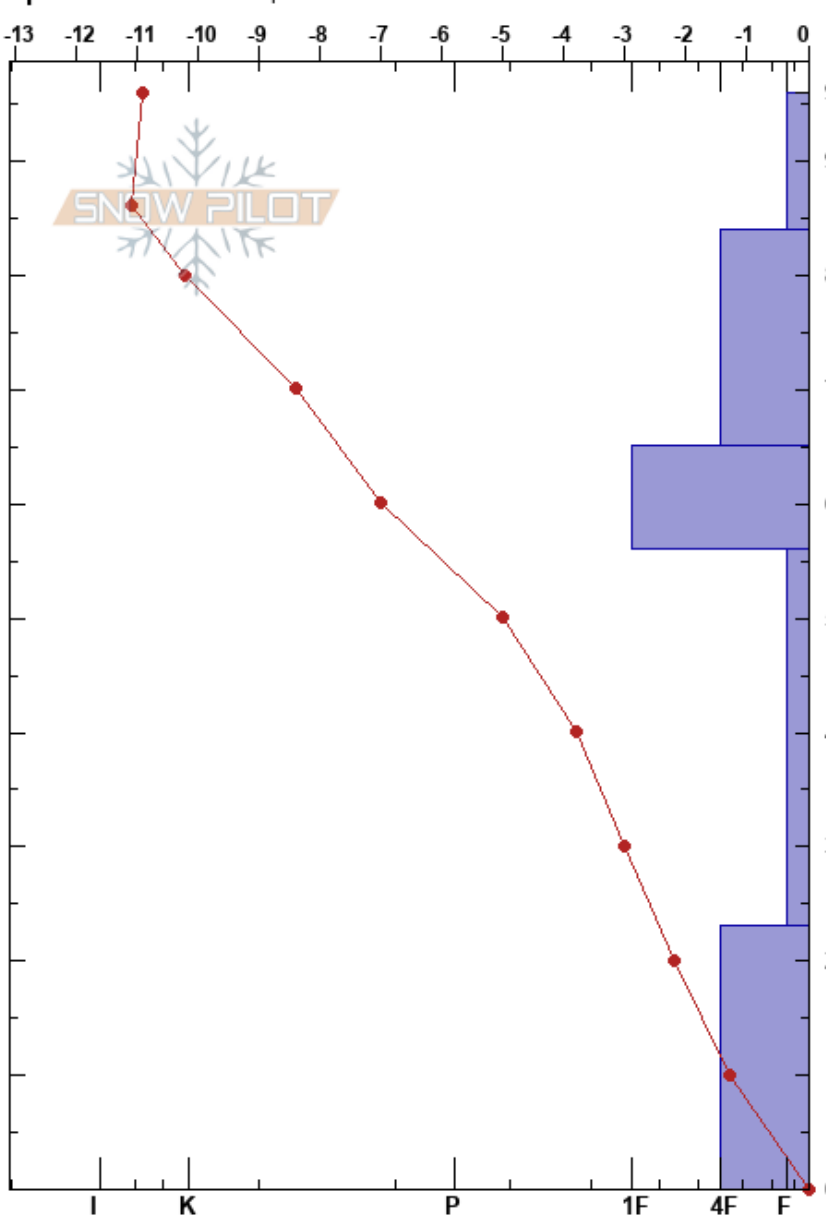

E Trees near Sangree
 Sawatch
 CO
Elevation: 11750 ft
Aspect: 90°
Specifics: We skied slope

Nolan Van Harte
 12/15/2018 - 2:15pm
Co-ord: 13S 392175W 4353948N
Slope Angle: 20°
Wind Loading:

Stability: Good **HS:**96 **Layer Notes:**
Air Temperature: -4°C **PF:**75 23-0cm: Problematic layer
Sky Cover: FEW
Precipitation: NO
Wind: W Light Breeze

Crystal Form	Crystal Size	Moisture	ρ kg/m ³	Stability tests & Layer comments
/ (\square)	0.3			
\square	1			
\theta	2			
\wedge	1			ECTN27 @54cm ECTN26 @54cm
\wedge	2.4			CT20, SC @5cm CT23, SC @5cm

Notes: