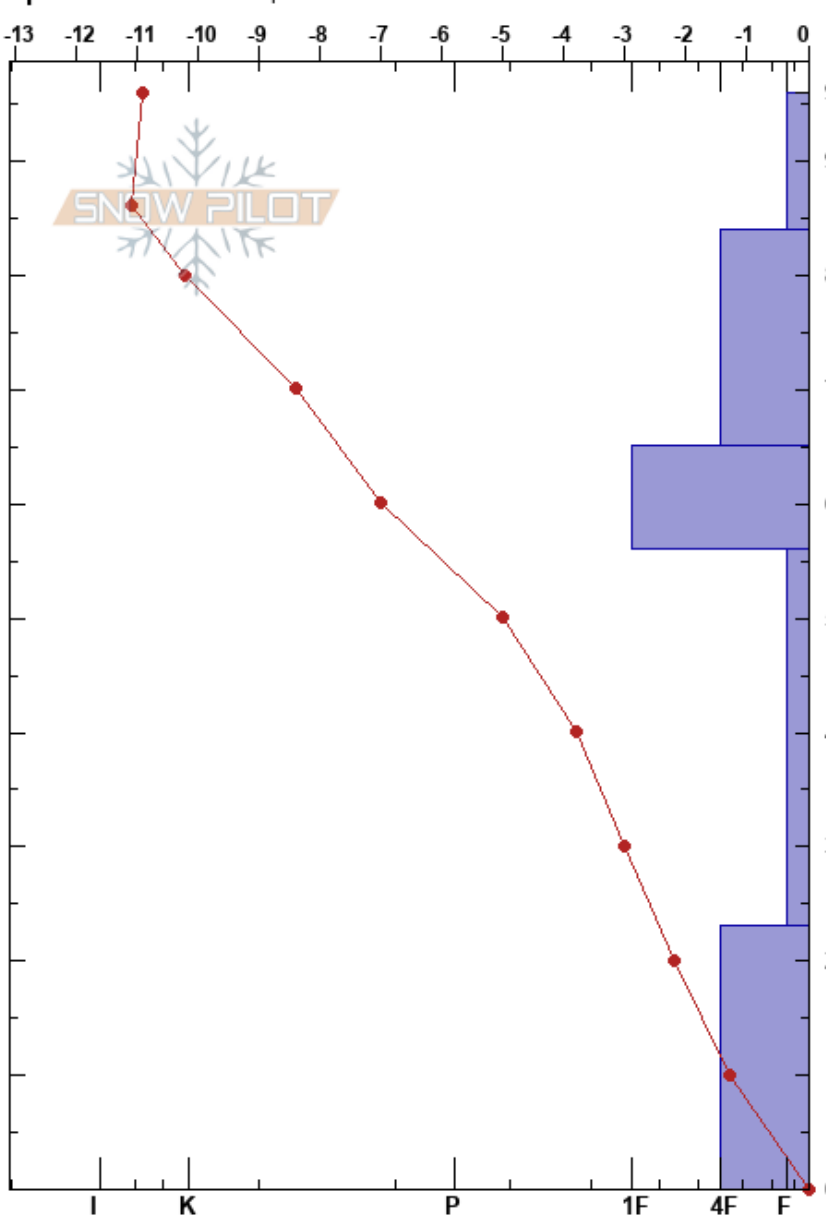

E Trees near Sangree  
 Sawatch  
 CO  
**Elevation:** 11750 ft  
**Aspect:** 90°  
**Specifics:** We skied slope

Nolan Van Harte  
 12/15/2018 - 2:15pm  
**Co-ord:** 13S 392175W 4353948N  
**Slope Angle:** 20°  
**Wind Loading:**

**Stability:** Good **HS:**96 **Layer Notes:**  
**Air Temperature:** -4°C **PF:**75 23-0cm: Problematic layer  
**Sky Cover:** FEW  
**Precipitation:** NO  
**Wind:** W Light Breeze

Crystal Form	Crystal Size	Moisture	$\rho$ kg/m <sup>3</sup>	Stability tests & Layer comments
/ (\square)	0.3			
\square	1			
\theta	2			
\wedge	1			ECTN27 @54cm ECTN26 @54cm
\wedge	2.4			CT20, SC @5cm CT23, SC @5cm