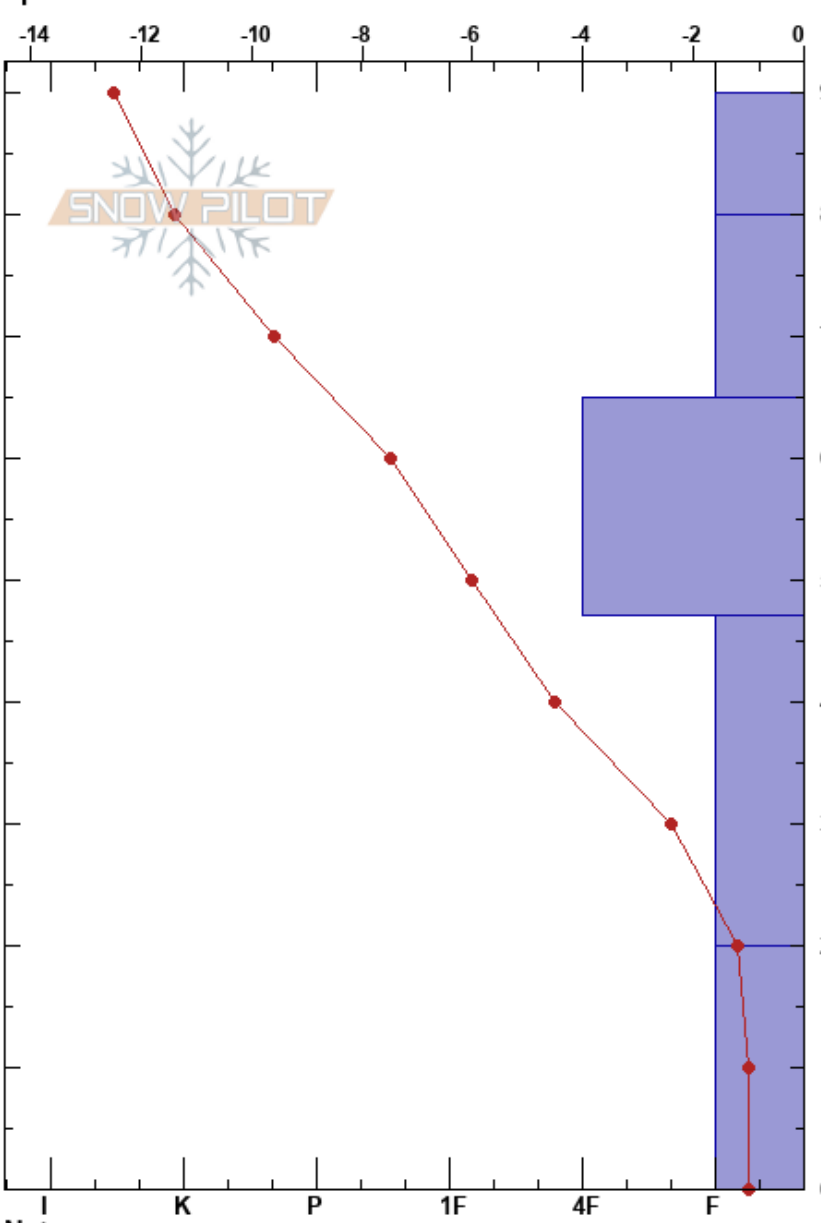

N trees Zion
 Fremont Pass
 CO
 Elevation: 11550 ft
 Aspect: E
 Specifics:

Chris Peterson
 12/15/2018 - 2:10pm
 Co-ord:
 Slope Angle: 21°
 Wind Loading:

Stability:
 Air Temperature: -1.8°C PF:65
 Sky Cover: FEW
 Precipitation: NO
 Wind: Calm

Layer Notes:

Form	Crystal		ρ kg/m ³	Stability tests & Layer comments
	Size	Moisture		
□	0.3			
□	0.3			
□	0.5			
^	1			
^ (Δ)	2-4			

2x CTN
 ECTX

Notes: