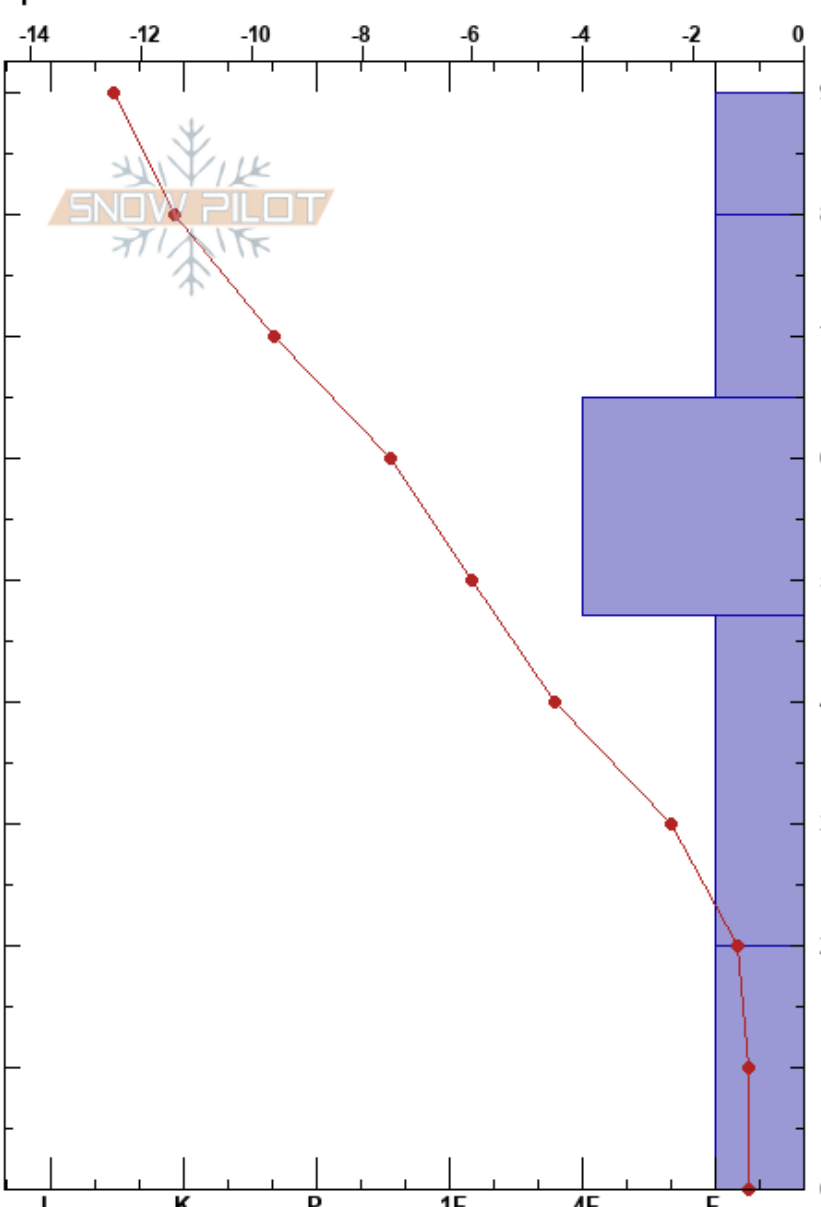

N trees Zion  
 Fremont Pass  
 CO  
 Elevation: 11550 ft  
 Aspect: E  
 Specifics:

Chris Peterson  
 12/15/2018 - 2:10pm  
 Co-ord:  
 Slope Angle: 21°  
 Wind Loading:

Stability:  
 Air Temperature: -1.8°C PF:65  
 Sky Cover: FEW  
 Precipitation: NO  
 Wind: Calm

Layer Notes:

Form	Crystal		$\rho$ kg/m <sup>3</sup>	Stability tests & Layer comments
	Size	Moisture		
□	0.3			
□	0.3			
□	0.5			
^	1			
^ (^)	2-4			

2x CTN  
 ECTX

Notes: