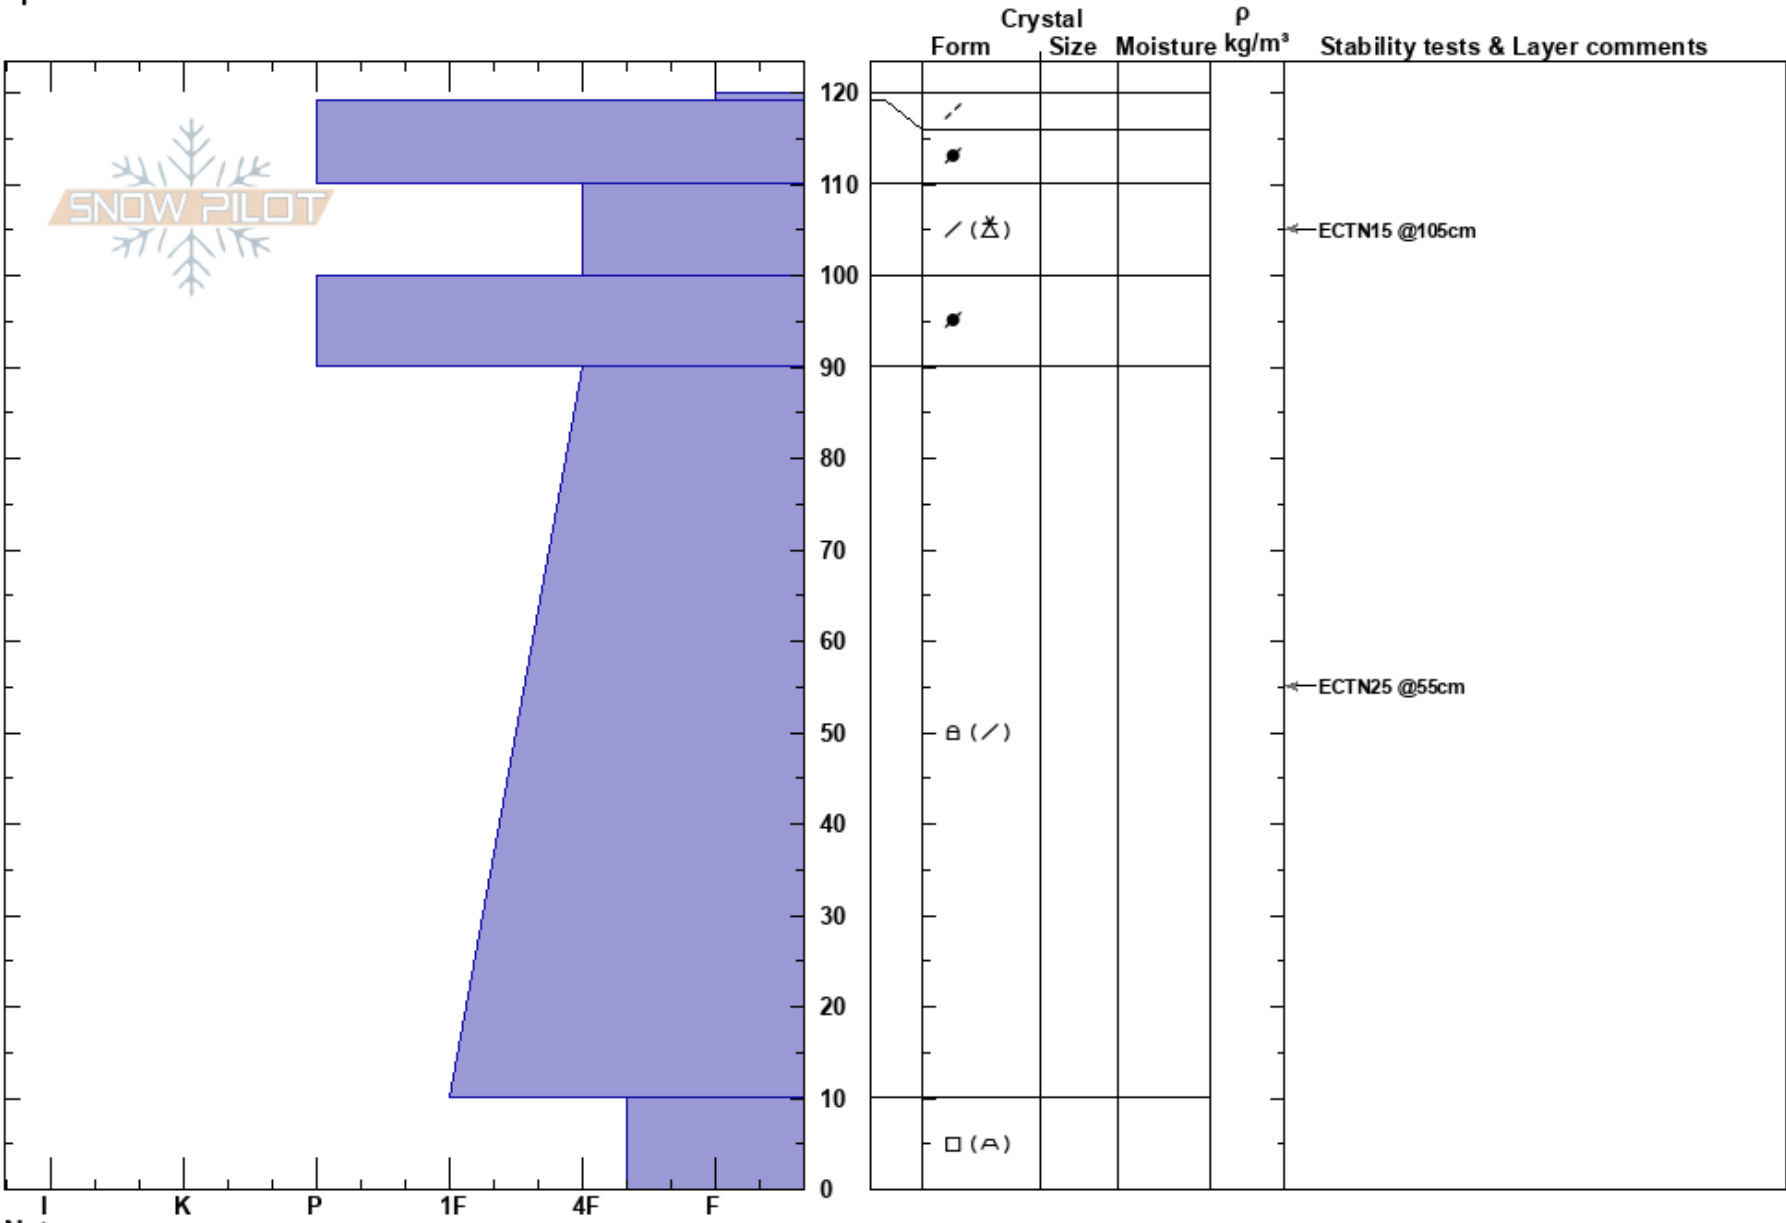

Days Fork
 Central Wasatch
 UT
 Elevation: 10500 ft
 Aspect: NE
 Specifics:

Greg Gagne
 12/15/2018 - 12:00pm
 Co-ord: 40.60528N, -111.64407E
 Slope Angle:
 Wind Loading:

Stability: Good
 Air Temperature:
 Sky Cover:
 Precipitation:
 Wind:

HS:120
 Layer Notes:
 10-0cm: Problematic layer

Notes: From 90 cms down to 10 cms, there are different layers, but overall it quickly gains strength from a 4F to 1F slab.