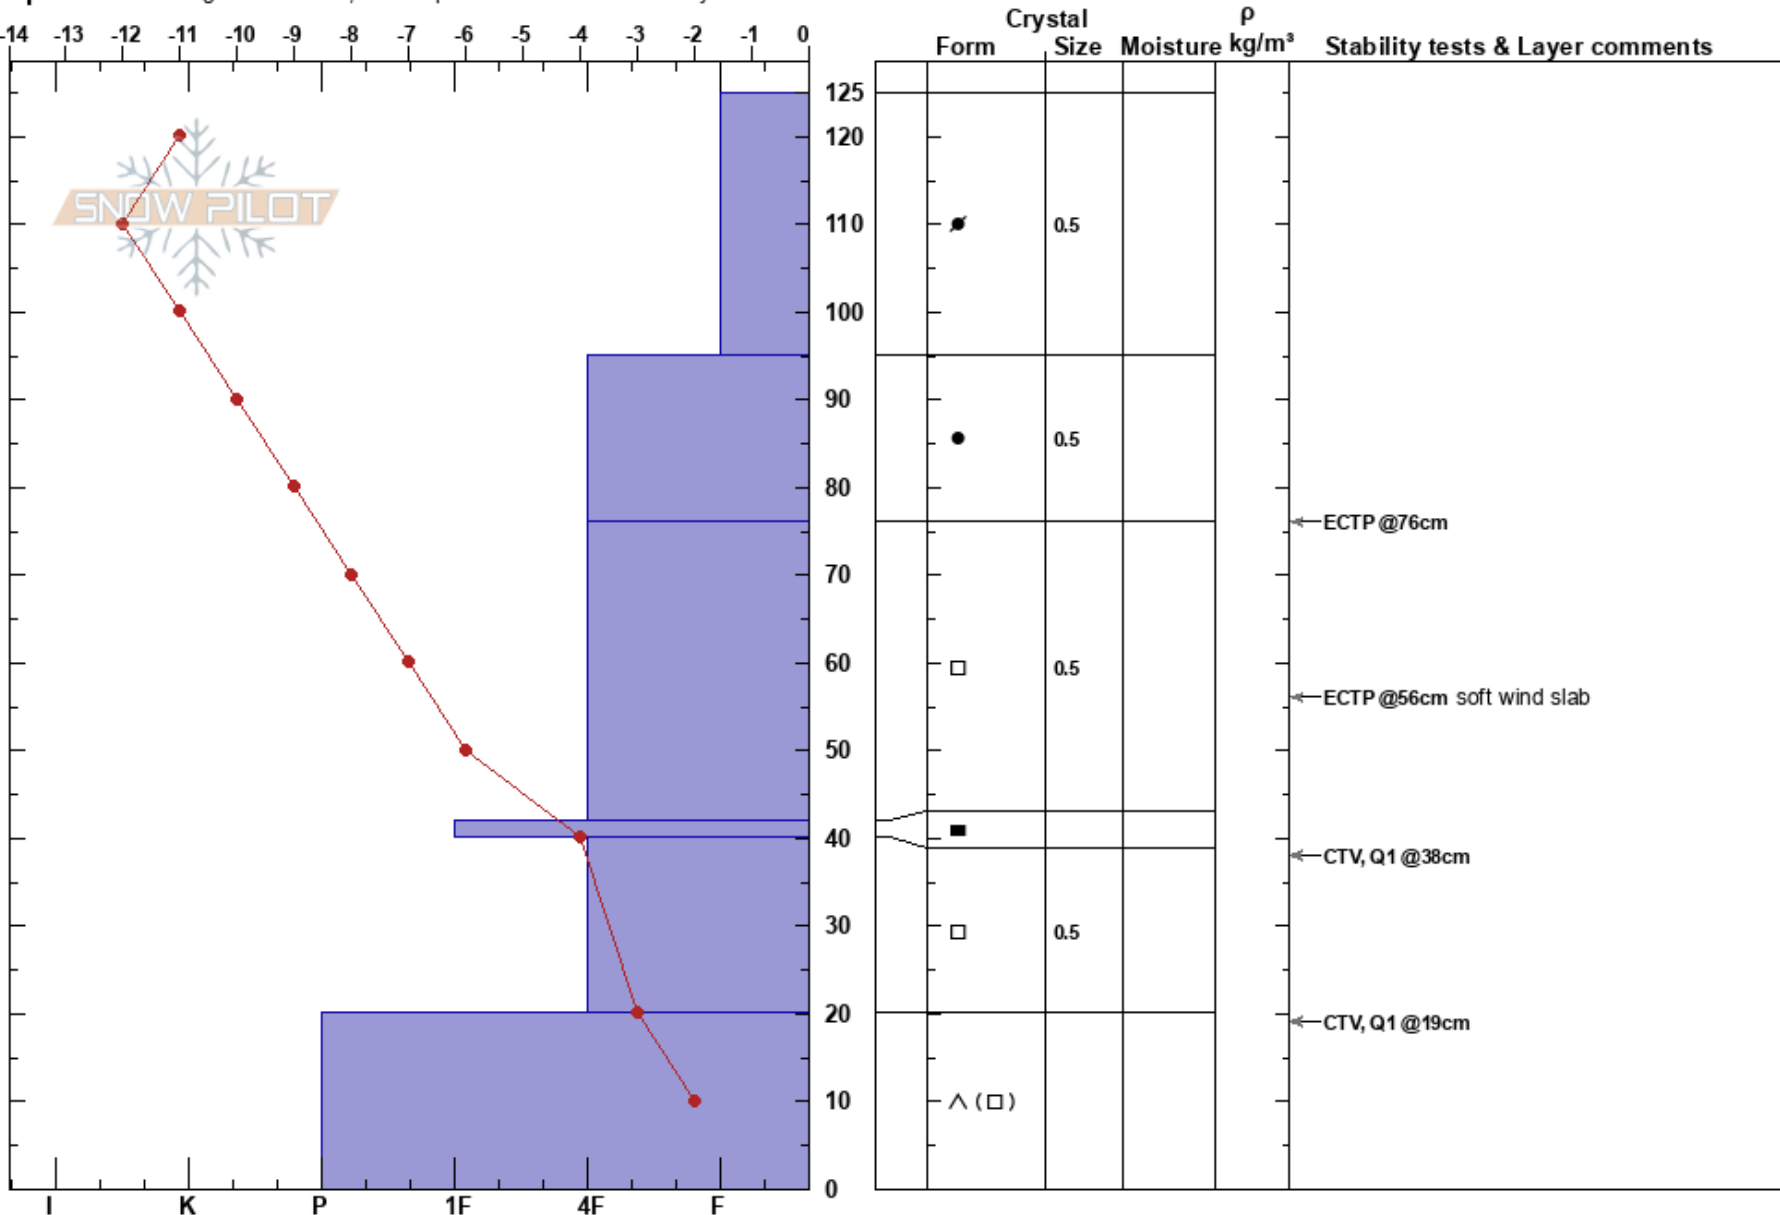

Upper Hidden Valley
 Kachina Peaks
 AZ
 Elevation: 11600 ft
 Aspect: 360°

Byron Boyle
 12/14/2018 - 11:30am
 Co-ord: 12S 437928W 3909593N
 Slope Angle: 40°
 Wind Loading: yes

Stability:
 Air Temperature: 0°C
 Sky Cover: SCT
 Precipitation: NO
 Wind: NW Light Breeze

HS: 125
 Layer Notes:
 42-40cm: Problematic layer

Specifics: Pit dug in a Ski Area; Pit is representative of backcountry

Notes: Pit dug after big wind event.