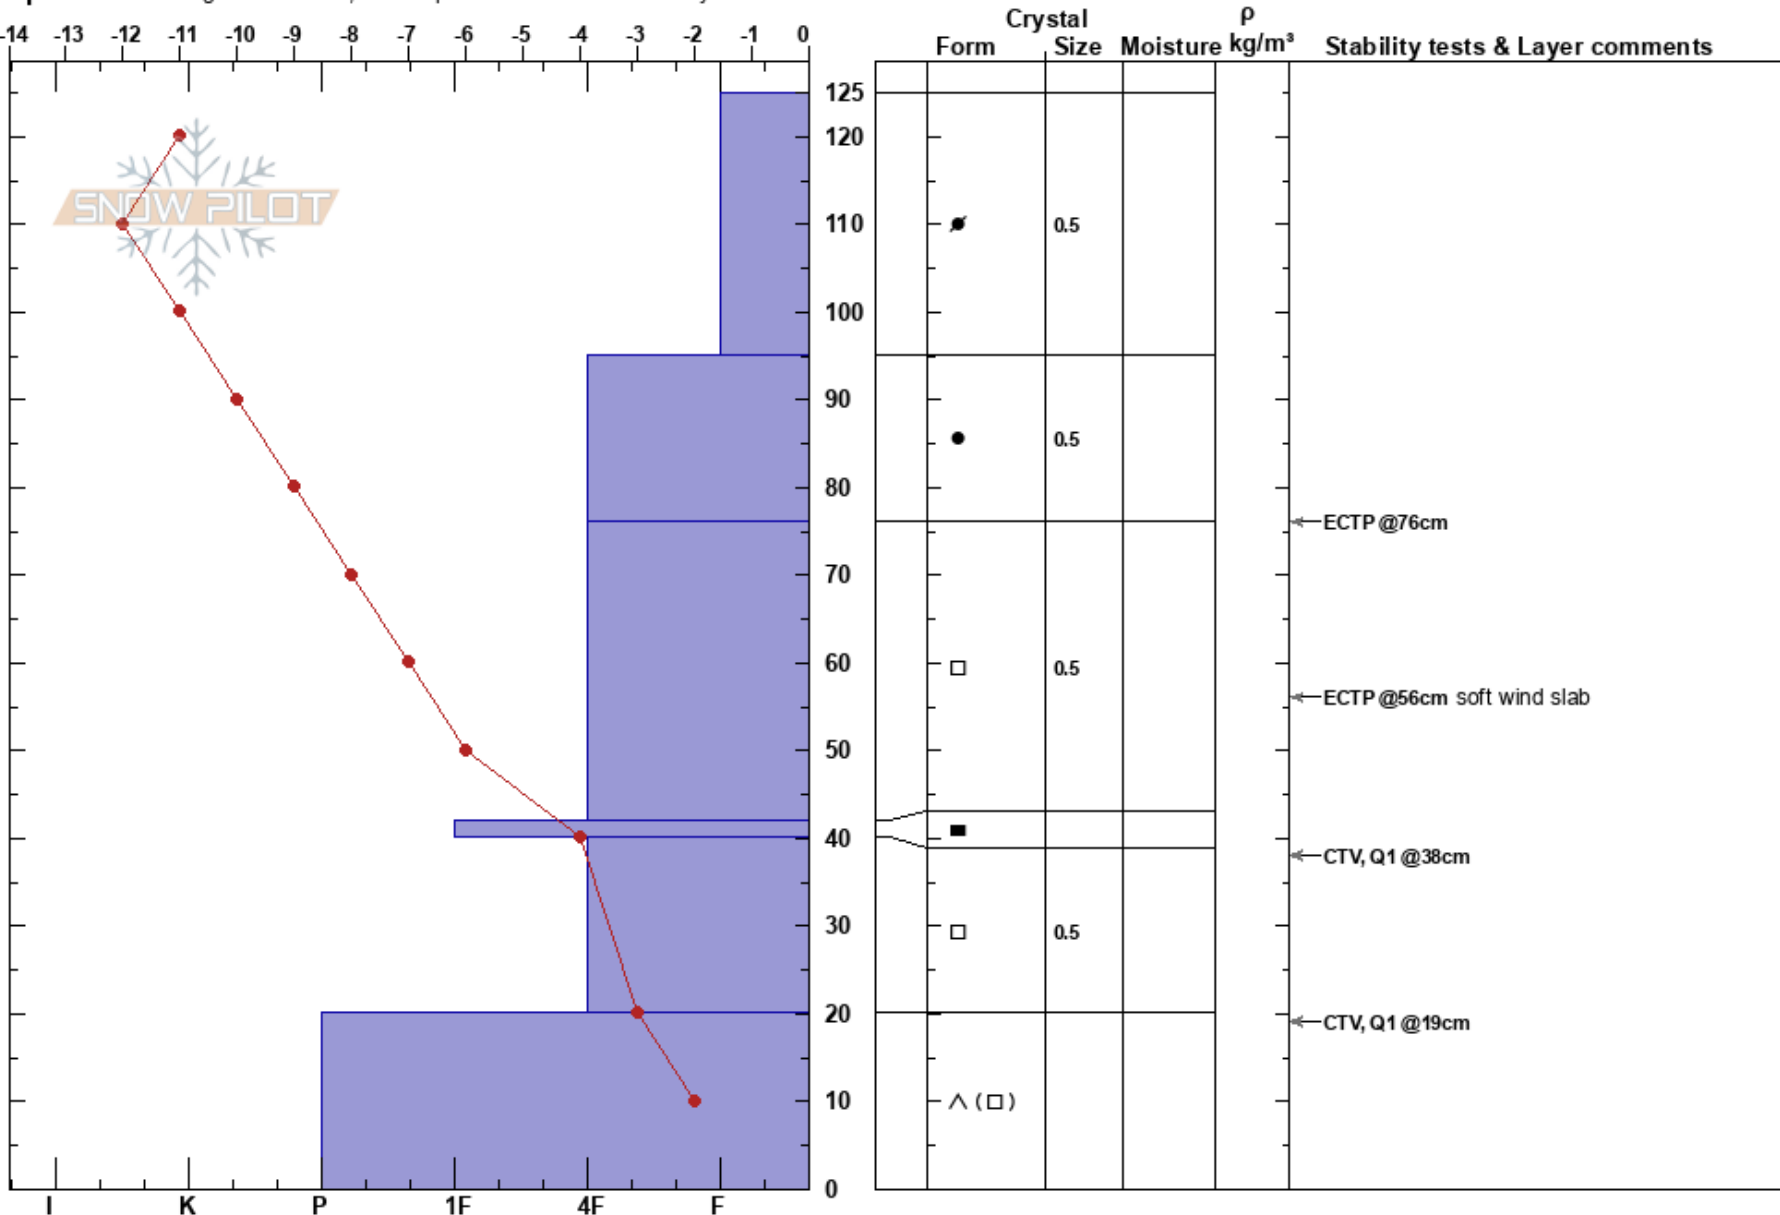

Upper Hidden Valley
 Kachina Peaks
 AZ
 Elevation: 11600 ft
 Aspect: 360°

Byron Boyle
 12/14/2018 - 11:30am
 Co-ord: 12S 437928W 3909593N
 Slope Angle: 40°
 Wind Loading: yes

Stability:
 Air Temperature: 0°C
 Sky Cover: SCT
 Precipitation: NO
 Wind: NW Light Breeze

HS:125
 Layer Notes:
 42-40cm: Problematic layer

Specifics: Pit dug in a Ski Area; Pit is representative of backcountry

Notes: Pit dug after big wind event.