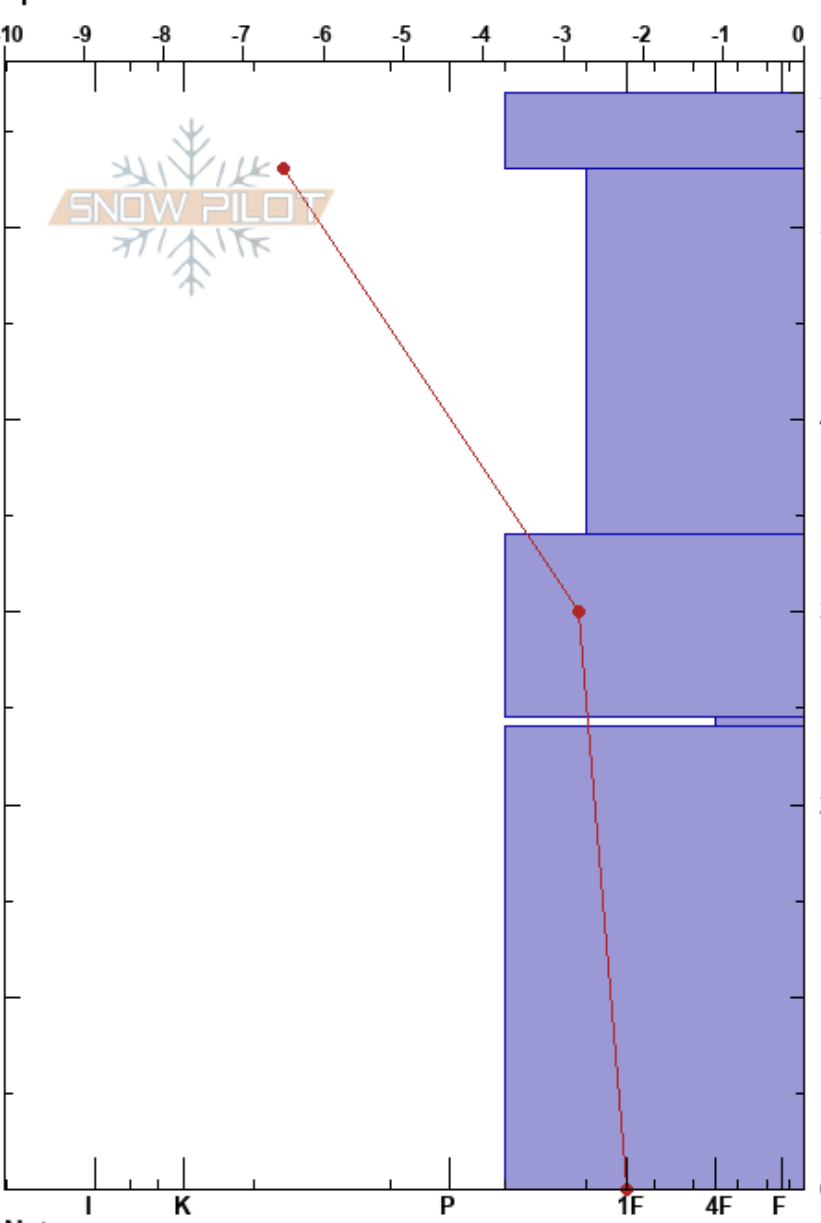

mellomgården
 Lyngen Alps
 Norway
 Elevation: 700 m
 Aspect: 180°
 Specifics:

Patrik Jonsson
 15/12/2018 - 11:49
 Co-ord: 69.61728N, 20.18360E
 Slope Angle: 10°
 Wind Loading:

Stability: **HS:57**
 Air Temperature: 1.2°C
 Sky Cover: CLR
 Precipitation:
 Wind: Calm

Layer Notes:
 34-24.5cm: Problematic layer

Form	Crystal		Moisture	ρ kg/m ³	Stability tests & Layer comments
	Size				
.			D		
.			D		
.			D		
⊗			D		
.			D		

Notes: