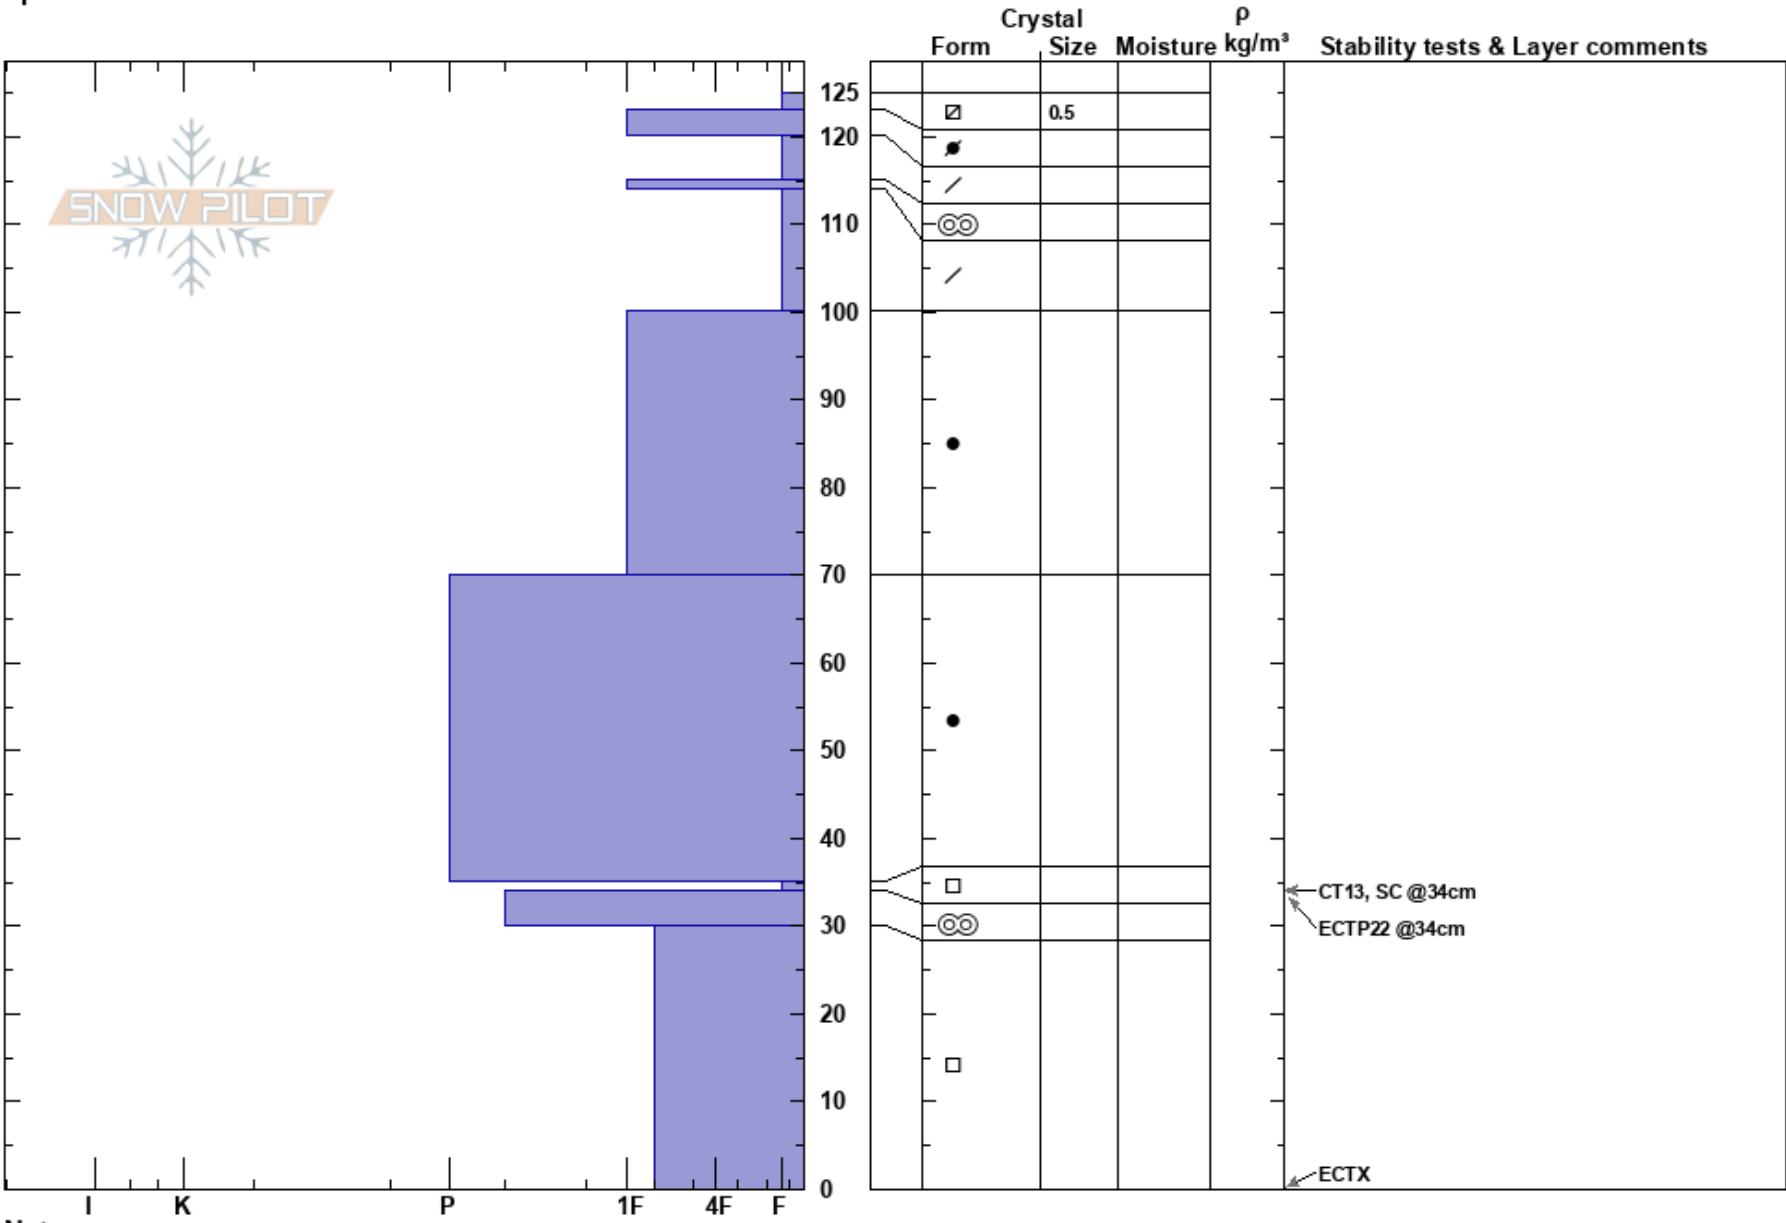

East Vail near Marvin
 Vail/Summit County
 CO
Elevation: 1100 ft
Aspect: E
Specifics:

Kreston Rohrig
 12/14/2018 - 1:00pm
Co-ord: 39.60751N, -106.29780W
Slope Angle: 31°
Wind Loading: no

Stability:
Air Temperature:
Sky Cover: FEW
Precipitation:
Wind: NW Calm

HS: 125
Layer Notes:
 35-34cm: Problematic layer

Notes: