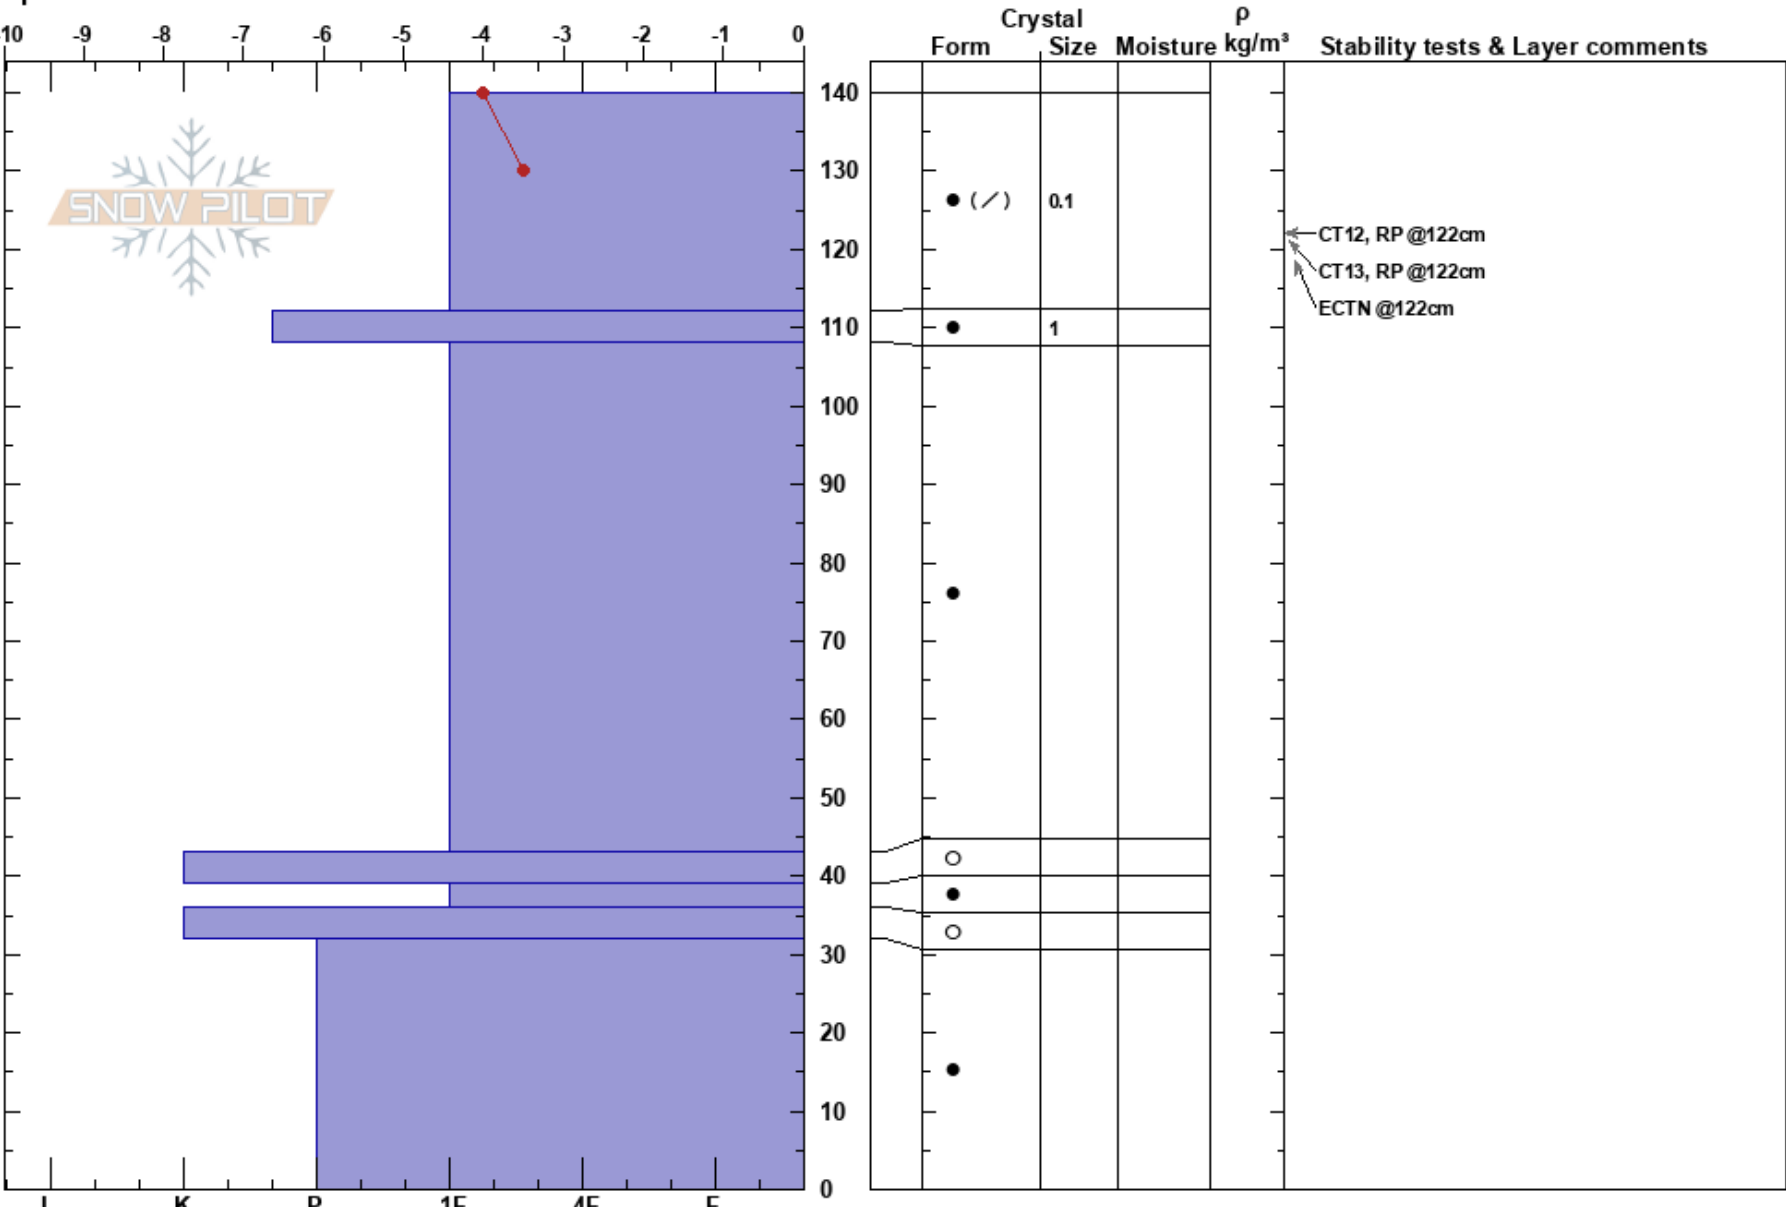

Ball Butte Philip Bowker **Stability:** HS:140 **Layer Notes:**
 12/14/2018 - 1:36pm **Air Temperature:** -2°C **PF:**20 112-108cm:Problematic layer
 OR **Co-ord:** 44.06690N, -121.67100W **Sky Cover:** BKN
Elevation: 7515 m **Slope Angle:** 18° **Precipitation:** NO
Aspect: 60° **Wind Loading:** yes **Wind:** S Strong
Specifics: