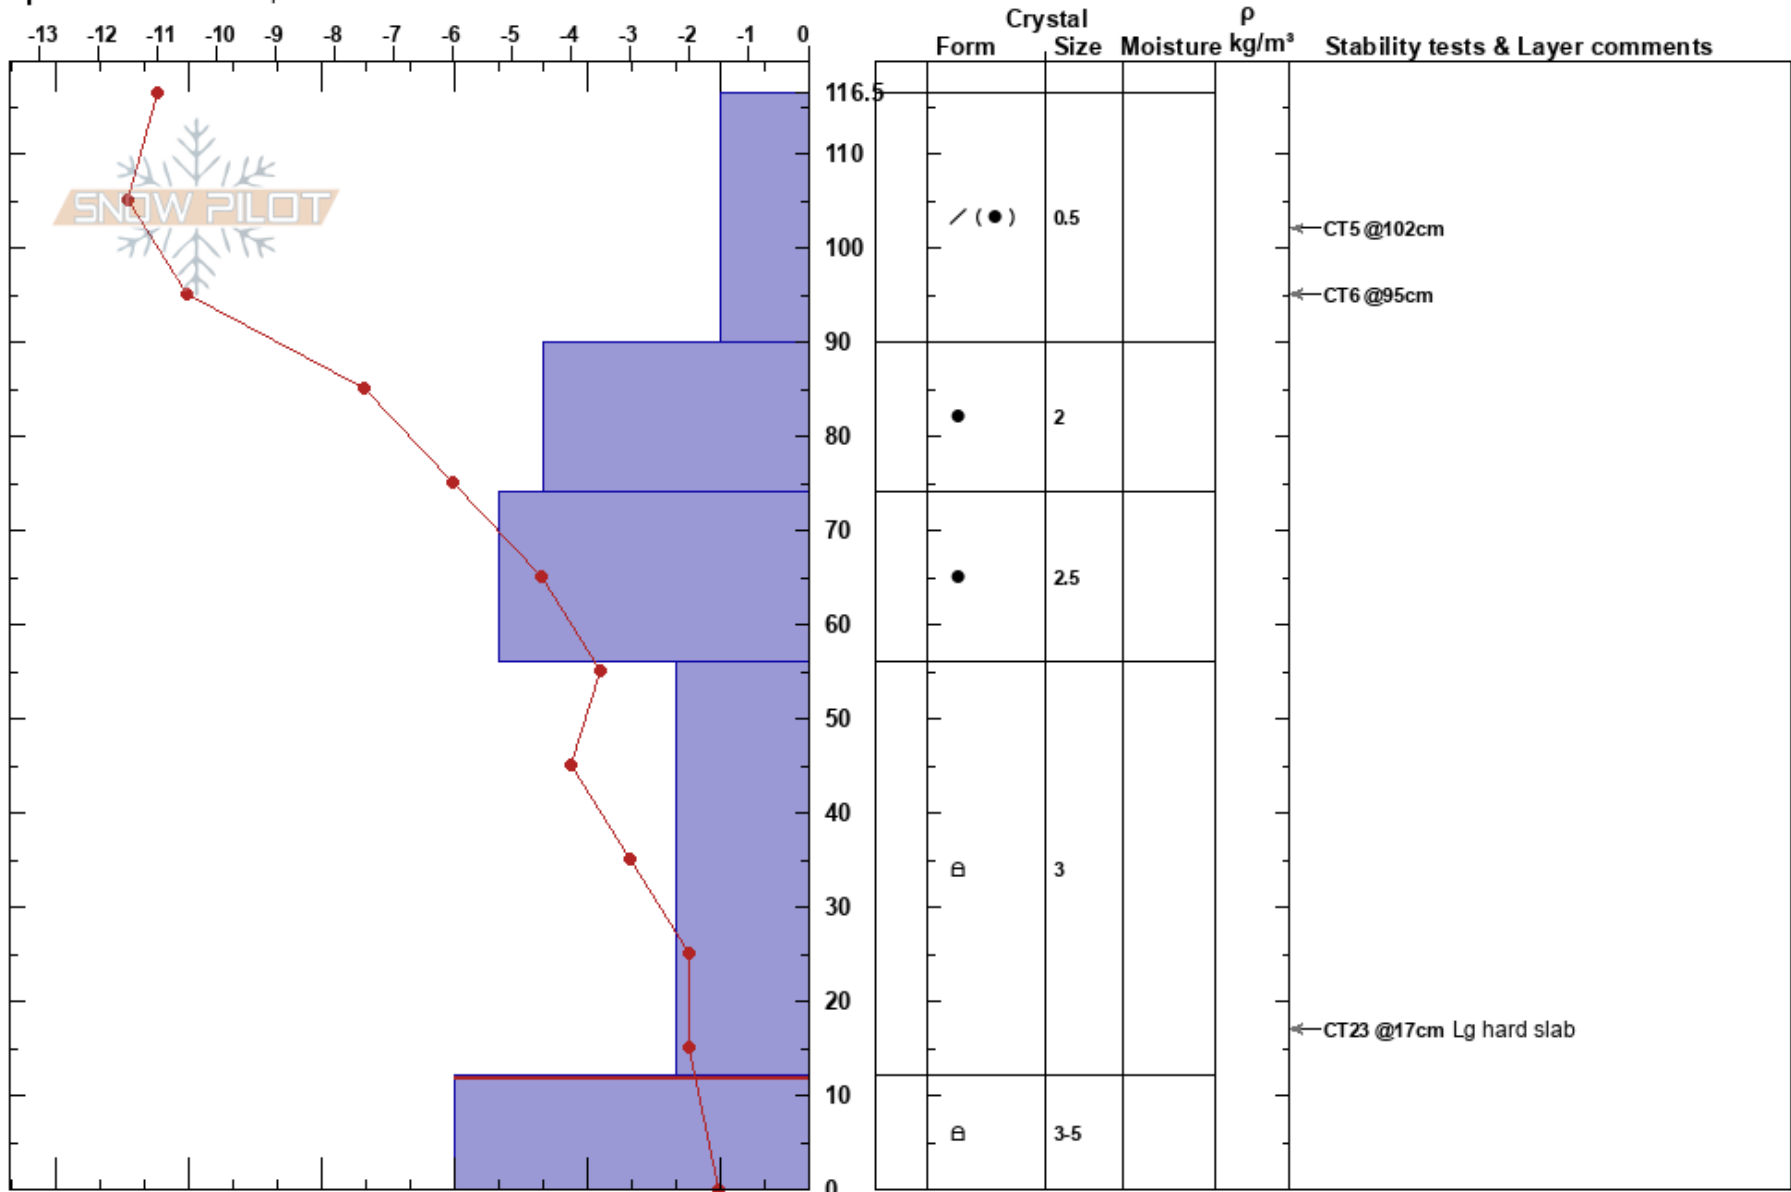

Comodore Basin BTL
 San Juan Range
 CO
 Elevation: 11200 ft
 Aspect: 341°
 Specifics: We skied slope

Nolan Averbuch
 12/14/2018 - 12:14pm
 Co-ord: 37.91751N, -107.71208W
 Slope Angle: 23°
 Wind Loading: no

Stability: Good
 Air Temperature: -1.5°C
 Sky Cover: BKN
 Precipitation: NO
 Wind: Calm
 HS: 116.5
 Layer Notes: 12-0cm: Problematic layer

Notes: