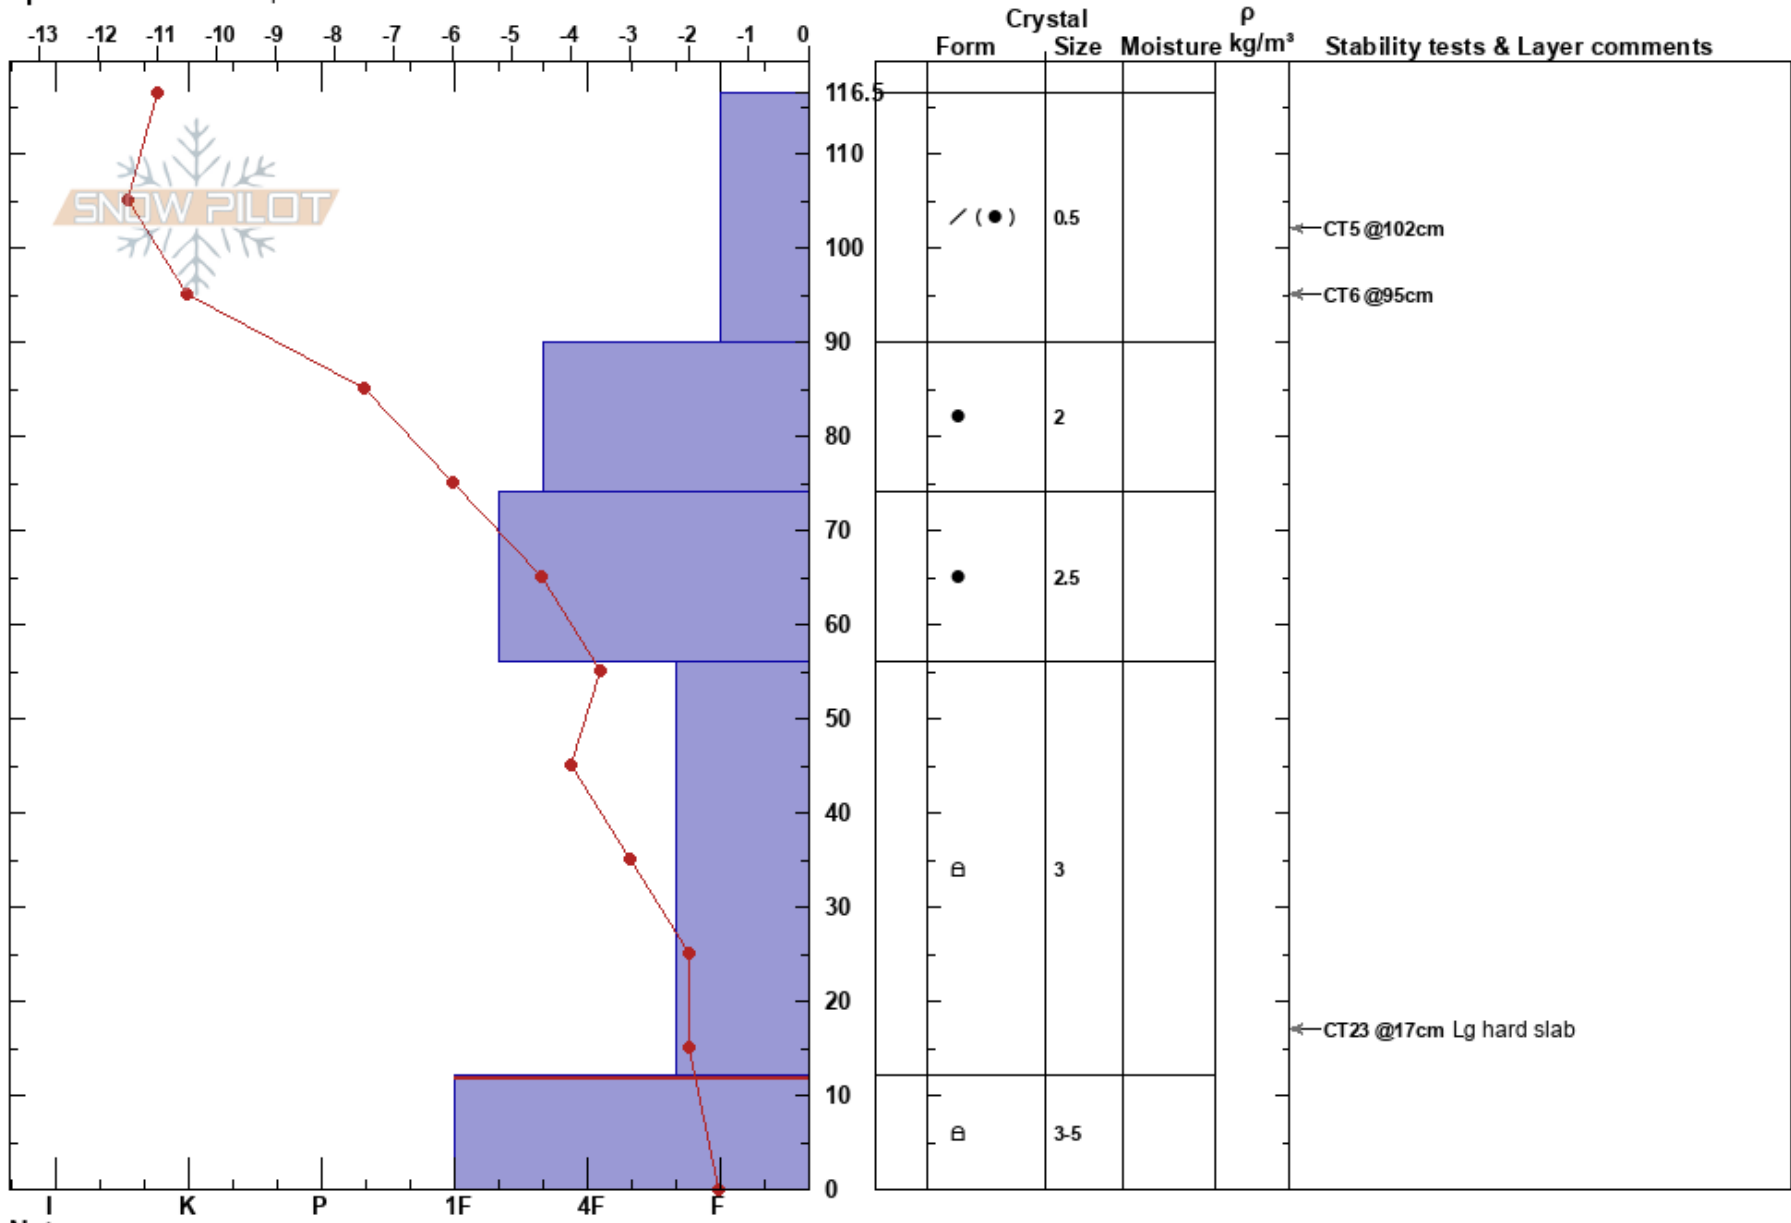

Comodore Basin BTL  
 San Juan Range  
 CO  
 Elevation: 11200 ft  
 Aspect: 341°  
 Specifics: We skied slope

Nolan Averbuch  
 12/14/2018 - 12:14pm  
 Co-ord: 37.91751N, -107.71208W  
 Slope Angle: 23°  
 Wind Loading: no

Stability: Good  
 Air Temperature: -1.5°C  
 Sky Cover: BKN  
 Precipitation: NO  
 Wind: Calm  
 HS: 116.5  
 Layer Notes: 12-0cm: Problematic layer

Notes: