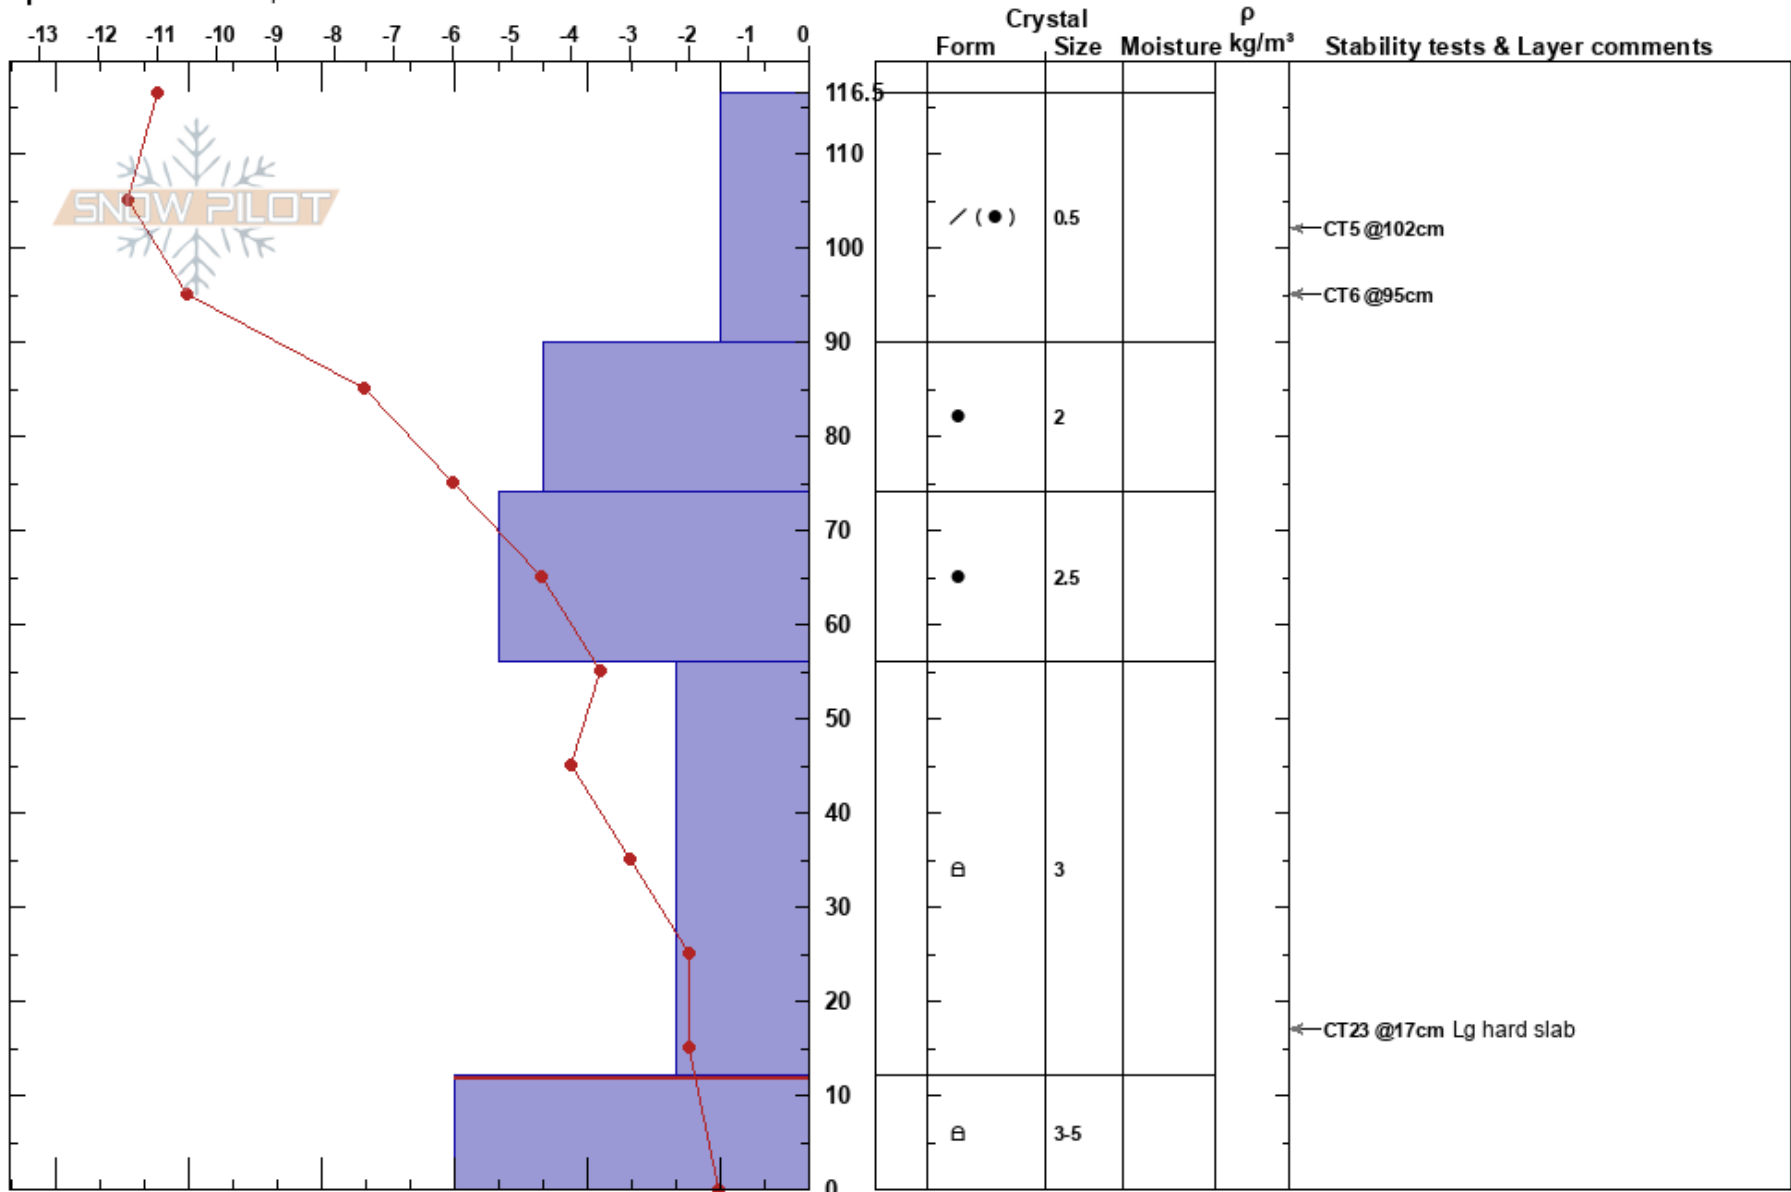

Comodore Basin BTL  
 San Juan Range  
 CO  
 Elevation: 11200 ft  
 Aspect: 341°  
 Specifics: We skied slope

Nolan Averbuch  
 12/14/2018 - 12:14pm  
 Co-ord: 37.91751N, -107.71208W  
 Slope Angle: 23°  
 Wind Loading: no

Stability: Good  
 Air Temperature: -1.5°C  
 Sky Cover: BKN  
 Precipitation: NO  
 Wind: Calm  
 HS: 116.5  
 Layer Notes: 12-0cm: Problematic layer

Notes: