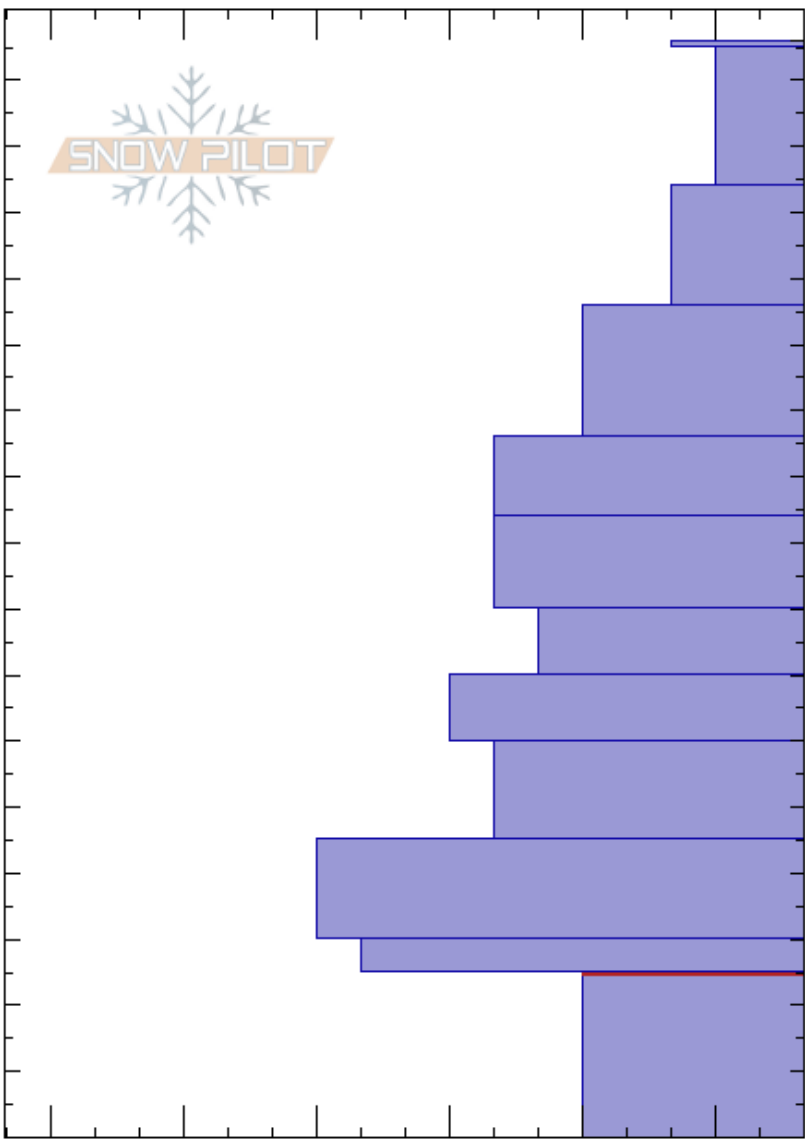

Shadow, North Bowl
 Teton Range
 WY
 Elevation: 9800 ft
 Aspect: NE
 Specifics:

colin wann
 12/14/2018 - 1:00pm
 Co-ord: 43.71569N, -110.78346W
 Slope Angle: 30°
 Wind Loading: previous

Stability:
 Air Temperature:
 Sky Cover: FEW
 Precipitation: NO
 Wind: Calm

HS:166
 Layer Notes:
 25-0cm: Problematic layer

Elevation (ft)	Crystal		ρ kg/m ³	Stability tests & Layer comments
	Form	Size		
166	∇			
150	∕			
140	⊠ (∕)			
120	□	0.5		
100	□	0.5		
90	⊖	1-2		
80	⊖	0.5		
70	⊖	0.5		
60	⊖	0.5-1		
50	⊖ (○)	1-3		
40	⊖	2		
30	∧	1-3		

DT21, SC @5cm
 CTN

Notes: